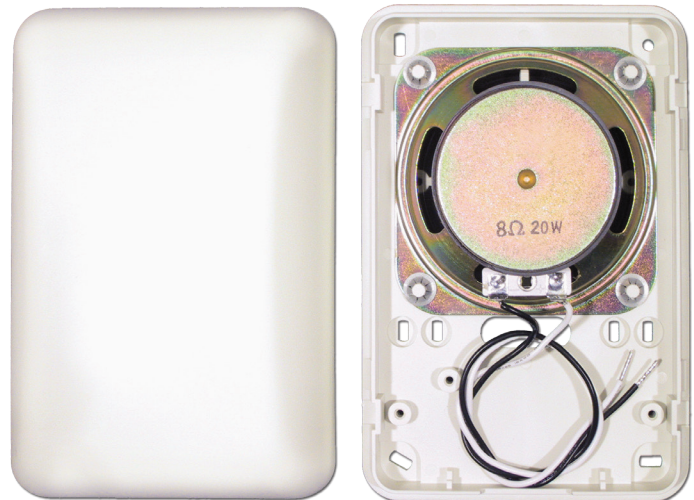

## ELK-70

The ELK-70 is a 20 Watt, 8 Ohm Speaker mounted in an attractive surface mount plastic enclosure. This versatile Echo™ Series speaker is designed to be heard but not seen!. Sound “echoes” off mounting surface from back plate edge.

This unique contemporary speaker has a smooth, paintable, “no grill” surface that easily blends with any decor. This speaker mounts to any flat surface or single gang electrical “J” box. Also available is the ELK-73, a compact version of the ELK-70.

### SPECIFICATIONS:

- Impedance: 8 Ohms
- Rating: 20 Watts Nominal
- Frequency Response: 500 to 7000 Hz
- Size: 4.375” H x 6.375” W x 1.875” D

For more information, contact your local ELK Representative or call (800)797-9355.