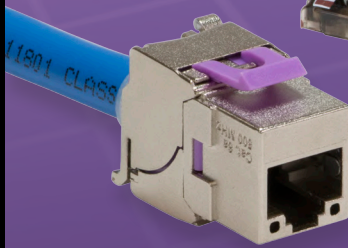

Structured Wiring

Connectivity solutions
for your network!

Platinum Tools is known as a leader in providing products and solutions for the structured wiring networking world of data, voice and video. Our Xpress Jack™ Punchdown Tool, Keystone Jacks, Wall Plates and EZ-SnapJacks™ are the latest additions to our growing line of solutions.

Xpress Jack

- One stroke keystone jack terminations
- Designed for 110 type 4 pair keystone jacks
- Simple, one-handed operation

Keystone Jacks

- Cat3
- Cat5e
- Cat6
- Cat6A

Wall Plates

- 1 Port
- 2 Ports
- 4 Ports

www.platinumtools.com

We Make Connections EZ!™

Xpress Jack and Wall Plates

13501C

Xpress Jack™ Punchdown Tool

The Xpress Jack is designed to make keystone jack terminations easier than ever. Seats and trims all 8 conductors in one simple and smooth motion. No more punching down 8 times for a single termination. Saves time and energy on both small and large jobs.

- One stroke Keystone Jack terminations
- Heavy duty all carbon steel construction
- Designed for 110 type 4 pair keystone jacks
- Rust resistant black oxide finish
- Ergonomically designed with a comfortable hand grip which reduces hand stress on large jobs
- Simple, one-handed operation
- Die set available for Platinum Tools and Leviton Keystone Jacks