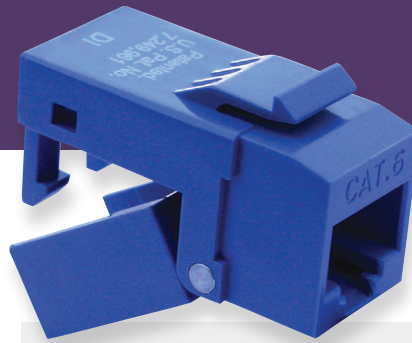

Keystone HDMI – 1 Per Clamshell

P/N	Keystone
775WH-1C	HDMI to HDMI Pigtail, White

Keystone Cat6A
Tool-less Shielded
Jack

751-1
Terminated

751-1
Opened

752BL-1

We Make Connections EZ!

New & Improved Design

EZ-SnapJack™

No need for a punchdown tool when you use the EZ-SnapJack. This patented jack is self-terminating and quickly installs for professional results in a snap.

- Save time – No need for eight punch downs
- Repair damaged jacks
- EZ-SnapJacks are re-useable
- Wire guide ensures pairs stay in proper order for fast, easy termination
- Reduced tool cost, no PDT required
- Your tool bag weighs less