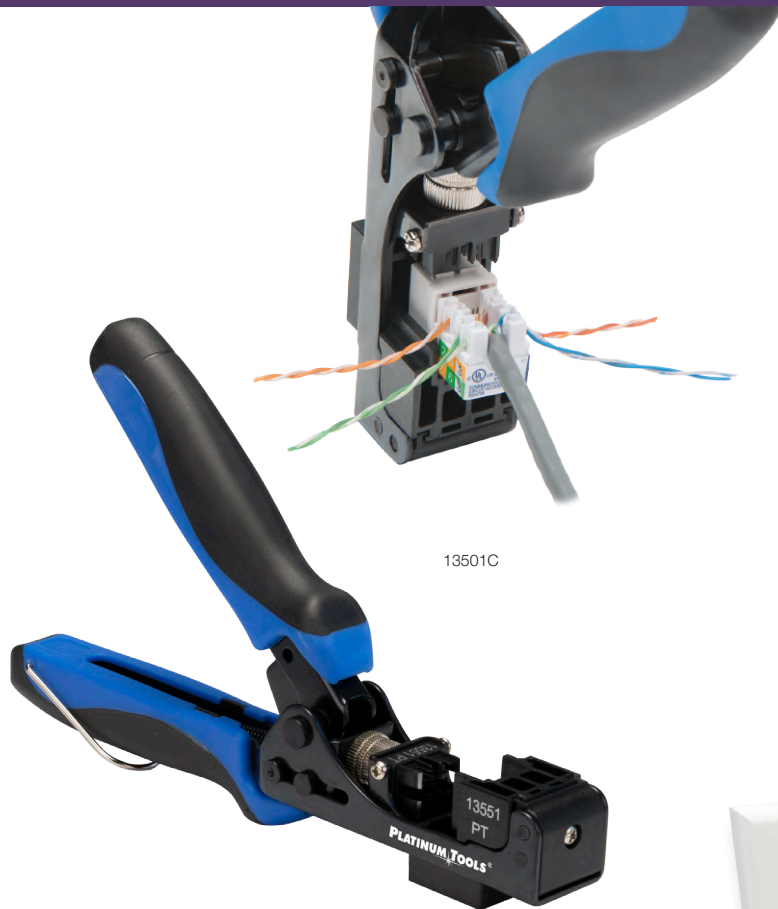

Xpress Jack

- One stroke keystone jack terminations
- Designed for 110 type 4 pair keystone jacks
- Simple, one-handed operation

Keystone Jacks

- Cat3
- Cat5e
- Cat6
- Cat6A

Wall Plates

- 1 Port
- 2 Ports
- 4 Ports

www.platinumtools.com

We Make Connections EZ!™

Xpress Jack and Wall Plates

13501C

Xpress Jack™ Punchdown Tool

The Xpress Jack is designed to make keystone jack terminations easier than ever. Seats and trims all 8 conductors in one simple and smooth motion. No more punching down 8 times for a single termination. Saves time and energy on both small and large jobs.

- One stroke Keystone Jack terminations
- Heavy duty all carbon steel construction
- Designed for 110 type 4 pair keystone jacks
- Rust resistant black oxide finish
- Ergonomically designed with a comfortable hand grip which reduces hand stress on large jobs
- Simple, one-handed operation
- Die set available for Platinum Tools and Leviton Keystone Jacks

P/N Description

P/N	Description
13501C	Xpress Jack w/Platinum Tools Die
13551C	Platinum Tools Replacement Die
13552C	Leviton Die

Wall Plates

- Compatible with most industry standard keystone jacks and EZ-SnapJacks
- Engineered to prevent possible fracturing from over tighten screws
- UL & RoHS compliant
- One-piece, single-gang, 4 1/2" X 2 3/4"
- Includes color matching mounting screws
- Designed to fit standard single-gang outlet boxes