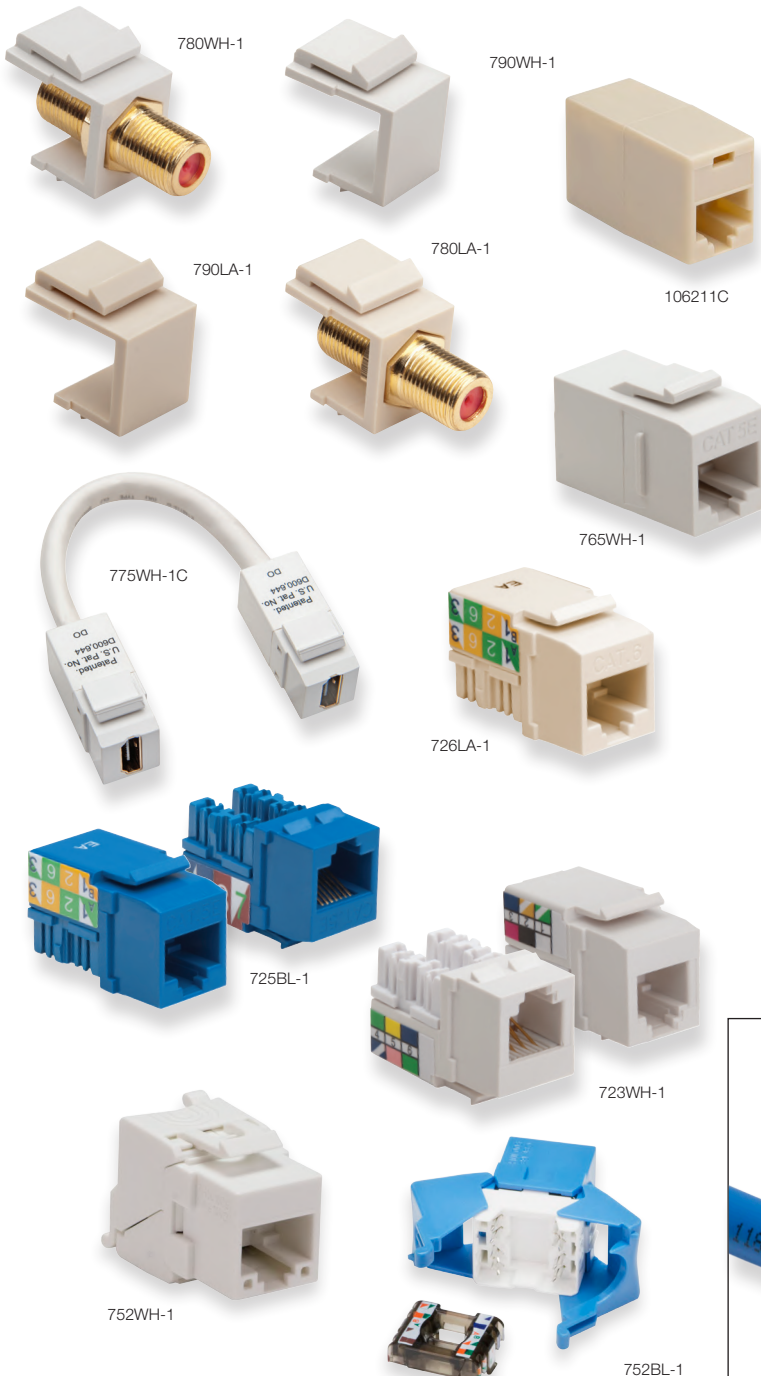

P/N Description

P/N	Description
13501C	Xpress Jack w/Platinum Tools Die
13551C	Platinum Tools Replacement Die
13552C	Leviton Die

Wall Plates

- Compatible with most industry standard keystone jacks and EZ-SnapJacks
- Engineered to prevent possible fracturing from over tighten screws
- UL & RoHS compliant
- One-piece, single-gang, 4 1/2" X 2 3/4"
- Includes color matching mounting screws
- Designed to fit standard single-gang outlet boxes

Keystone Jacks

Cat3, Cat5e, Cat6, and Cat6A

726WH-1

Keystone Jacks and Couplers

- Color coded to make EIA/TIA 568A/B wiring easy
- Contacts 50 micron gold
- Meets/Exceeds EIA/TIA category standards
- Compatible with industry standard wall plates
- RoHS compliant
- UL listed

Keystone Jacks – Installer Packs of 50

P/N	Keystone
723LA-50	Keystone Cat3, 6 Pin, 110 Jack, Light Almond
723WH-50	Keystone Cat3, 6 Pin, 110 Jack, White
725BL-50	Keystone Cat5e, 110 Jack, Blue
725LA-50	Keystone Cat5e, 110 Jack, Light Almond
725WH-50	Keystone Cat5e, 110 Jack, White
726BL-50	Keystone Cat 6, 110 Jack, Blue
726LA-50	Keystone Cat 6, 110 Jack, Light Almond
726WH-50	Keystone Cat 6, 110 Jack, White
780LA-50	Keystone F - 3GHz, Light Almond
780WH-50	Keystone F - 3GHz, White