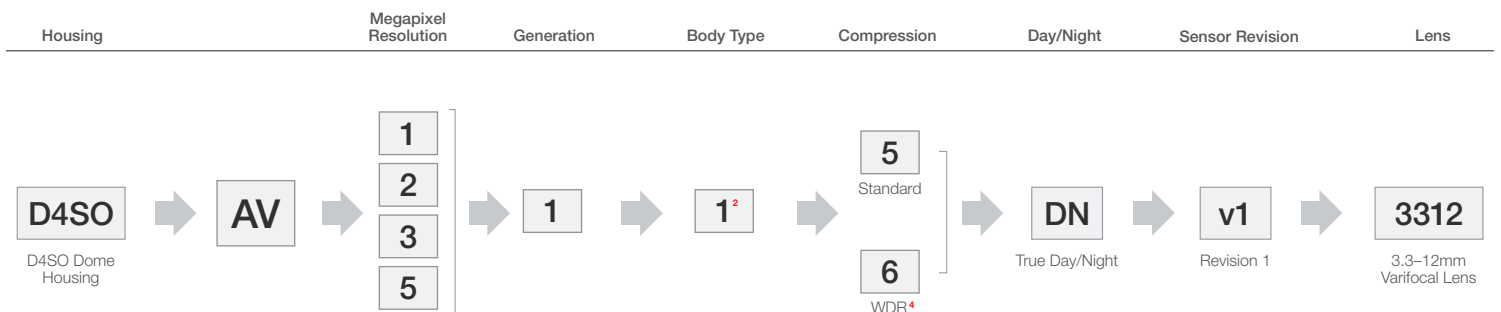

Create Your Model (Example: D4SO-AV5115DNv1-3312)

[†] Maximum with H.264 compression
² "1" represents MegaVideo product line
⁴ WDR for AV2116 and AV3116 models only