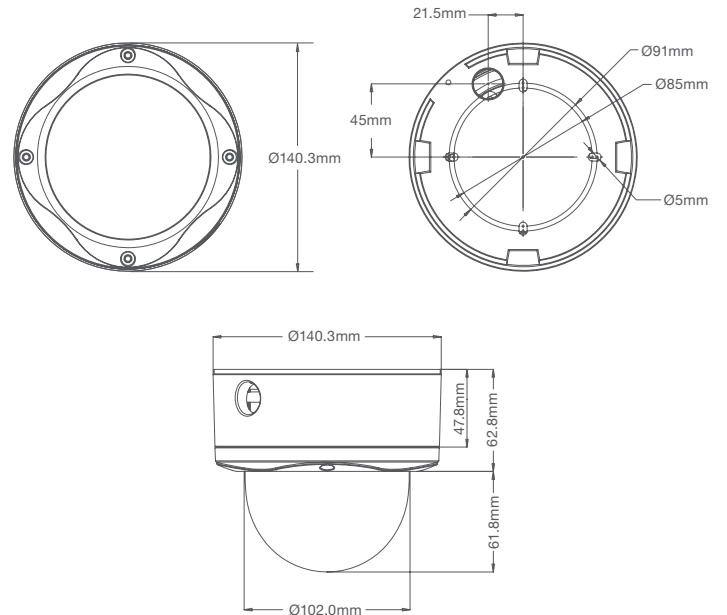

Electrical

Alarm Input/Output	1 input/1 output
Power Over Ethernet	PoE 802.3af, Class 3
Auxiliary Power	12-48V DC, 24V AC

Max Power Consumption (Watts DC Power)

Model	Watts (Includes lens)
AV1115 / AV2115	5.0W
AV2116 / AV3116	6.0W
AV3115 / AV5115	5.3W

Mechanical

Casing	Die-cast aluminum chassis	
	Polycarbonate Dome	
Dimensions <i>(See Dimensions)</i>	Unit	Ø 5.5" (140.3mm) x 4.9" H (124.6mm)
	Packaged	8" W (203mm) x 7.5" L (190mm) x 6" H (152mm)
Weight	Unit	2.0lbs (0.91kg) w/o camera 2.4lbs (1.09kg) w/ camera
	Packaged	3.1lbs (1.406kg)

Dimensions

See Next Page for Ordering Information