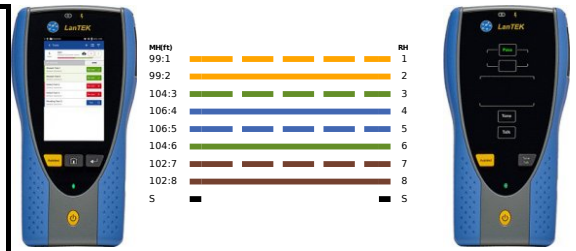

**Test ID:** Genesis Cat6A 5193 S45-1700P Cap45... **Test Standard:** ANSI/TIA-568.2-D-2018

**Tester Model :** LanTEK IV 3000

Date/Time: 03/03/2021 04:21 PM  
 Project Name: Simply45\_20210308213839  
 Customer Name: Go Simply Connect  
 Operator: Default User

Test Limit: Channel/Cat6A  
 Cable Brand/Model: Genesis/5193  
 Cable Type/Shield: Cat 6A/UTP  
 Cable NVP: 69 %  
 Main Connector: Generic  
 Remote Connector: Generic

Main Handset  
 S/N: 19310002  
 S/W: 1.50  
 Calibration Date: 01/01/2021  
 Cat 8.1 RJ45 CH : S/N 19280046

Remote Handset  
 S/N: 19310002  
 S/W: 1.50  
 Calibration Date: 01/01/2021  
 S/N 19280005

Low Frequency Tests				Headroom Summary			
Test	Pair	Limit	Result	Margin (dB)	MHz	Pair	Side
Length	12	328' 1" ft	98' 11" ft ✓	NEXT	1.20	301	36-45
Delay	45	555 ns	156 ns ✓	PSNEXT	2.60	327	36
Skew	45	50 ns	11 ns ✓	RL	5.60	30.10	12
Impedance	n/a	n/a	n/a	IL	2.10	1.75	45
Loop Res	45	25 Ω	8.70 Ω ⓘ	TCL	5.70	456	78
				ELTCTL	16.60	1	45
DCRU							Main
Intra-pair	45	0.20 Ω	1.91 Ω ⓘ				Main
P2P	45-78	0.20 Ω	0.41 Ω ⓘ				