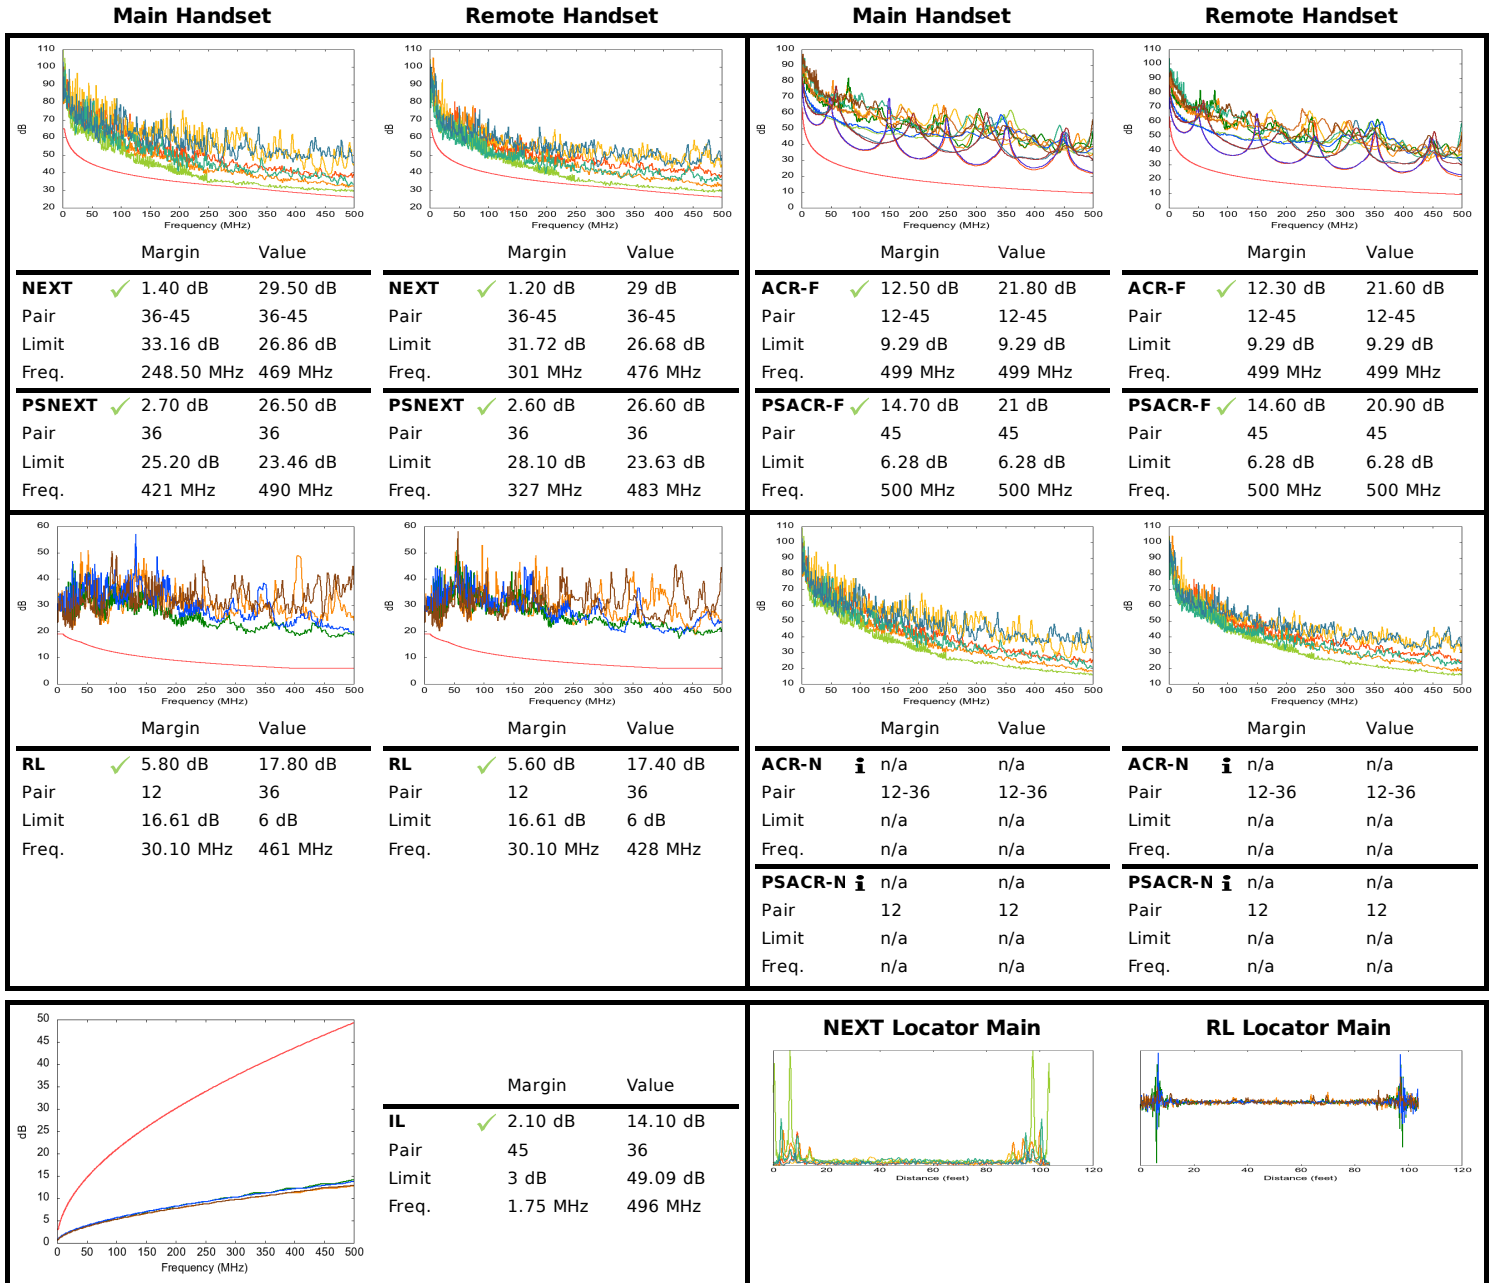

**Test ID:** Genesis Cat6A 5193 S45-1700P Cap45... **Test Standard:** ANSI/TIA-568.2-D-2018

**Tester Model :** LanTEK IV 3000

Date/Time: 03/03/2021 04:21 PM  
 Project Name: Simply45\_20210308213839  
 Customer Name: Go Simply Connect  
 Operator: Default User

Test Limit: Channel/Cat6A  
 Cable Brand/Model: Genesis/5193  
 Cable Type/Shield: Cat 6A/UTP  
 Cable NVP: 69 %  
 Main Connector: Generic  
 Remote Connector: Generic

Main Handset  
 S/N: 19310002  
 S/W: 1.50  
 Calibration Date: 01/01/2021  
 Cat 8.1 RJ45 CH : S/N 19280046

Remote Handset  
 S/N: 19310002  
 S/W: 1.50  
 Calibration Date: 01/01/2021  
 S/N 19280005

Low Frequency Tests				Headroom Summary			
Test	Pair	Limit	Result	Margin (dB)	MHz	Pair	Side
Length	12	328' 1" ft	98' 11" ft ✓	NEXT	1.20	301	36-45
Delay	45	555 ns	156 ns ✓	PSNEXT	2.60	327	36
Skew	45	50 ns	11 ns ✓	RL	5.60	30.10	12
Impedance	n/a	n/a	n/a	IL	2.10	1.75	45
Loop Res	45	25 Ω	8.70 Ω ⓘ	TCL	5.70	456	78
				ELTCTL	16.60	1	45
DCRU							Main
Intra-pair	45	0.20 Ω	1.91 Ω ⓘ				Main
P2P	45-78	0.20 Ω	0.41 Ω ⓘ				

**Supported Applications:**

Ethernet 10BASE-T, ADSL, VDSL, Analog Phone, ATM 25.6, ATM 51.84, ISDN BRI, ISDN PRI, Ethernet 100BASE-TX, Ethernet 1000BASE-T, Ethernet 1000BASE-TX, PoE IEEE 802.3af/at/bt, HDBaseT 1080P, VOIP, ATM 155.52, NBASE-T 2.5G, NBASE-T 5G, HDBaseT 2k, HDBaseT 4k, ATM 1.2G, Ethernet 10GBASE-T