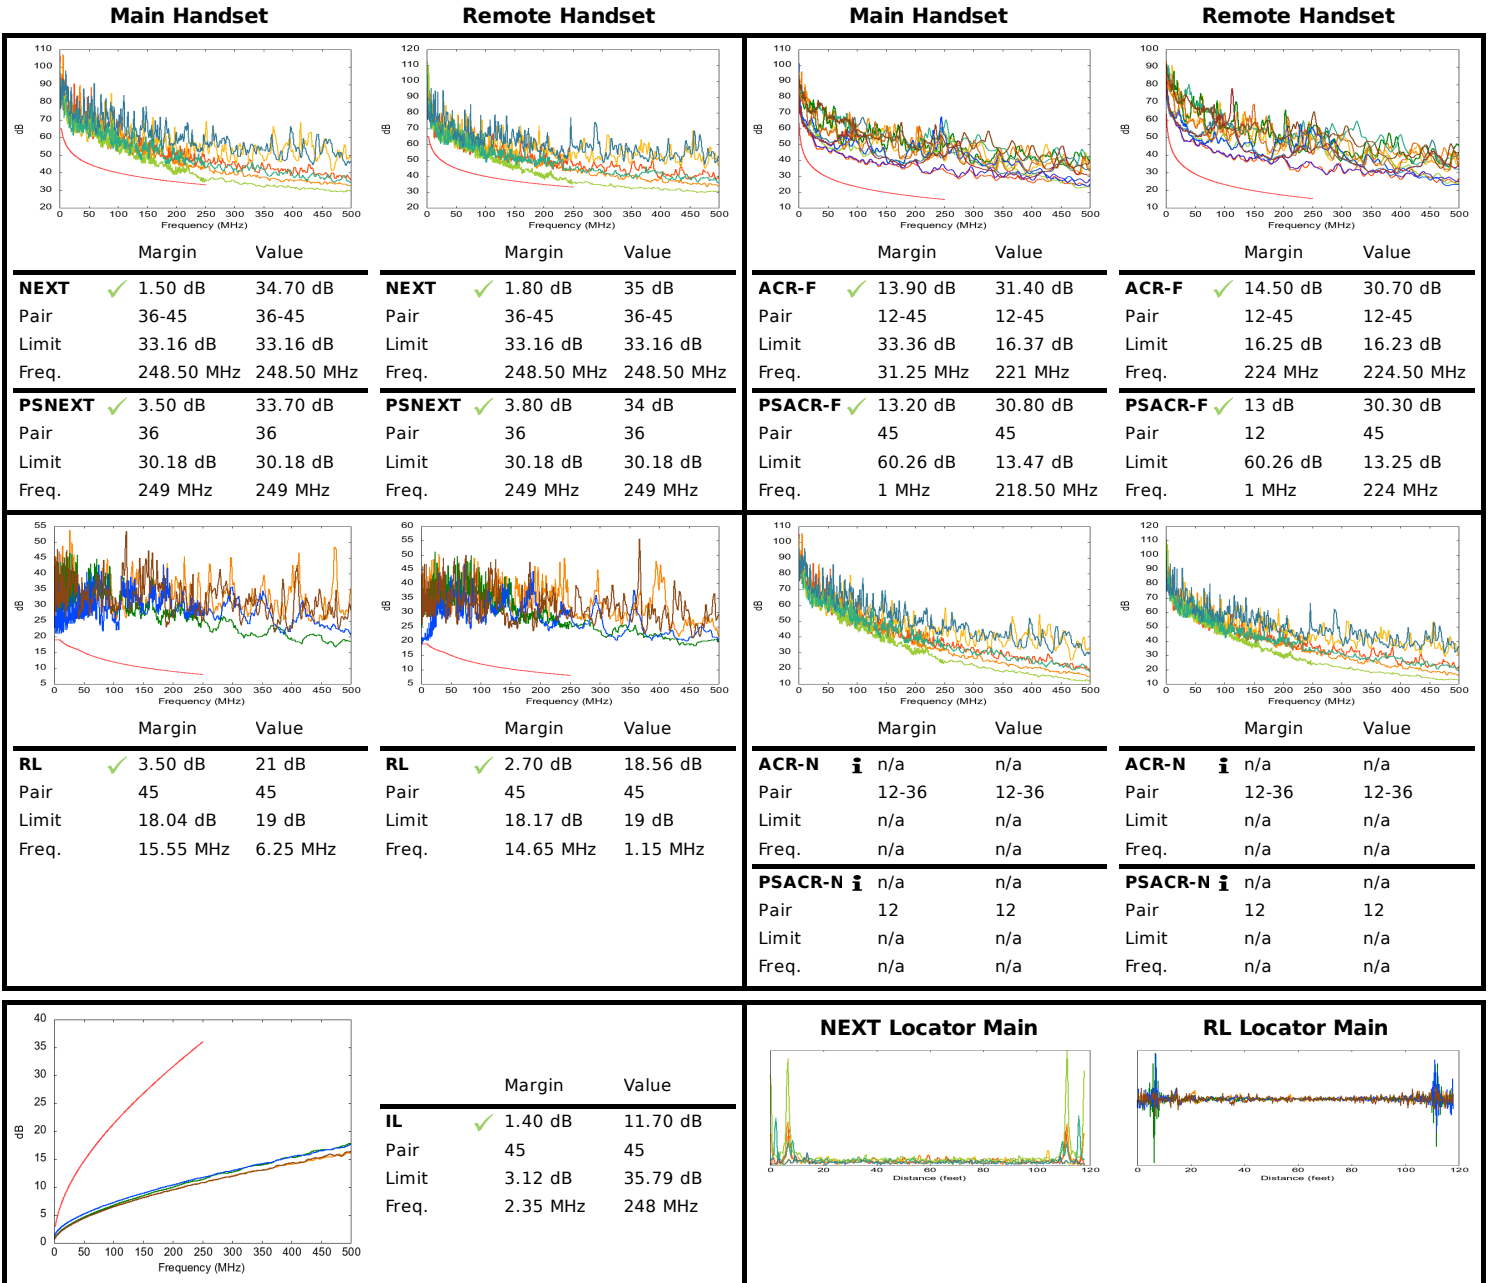

Test ID: Remee Cat6 6BNS S45-1100 Channel
Date/Time: 03/08/2021 02:18 PM
Project Name: Simply45_20210308213839
Customer Name: Go Simply Connect
Operator: Default User

Test Standard: ANSI/TIA-568.2-D-2018
Test Limit: Channel/Cat6
Cable Brand/Model: Generic/Cat6-UTP
Cable Type/Shield: Cat6/UTP
Cable NVP: 72 %
Main Connector: Generic
Remote Connector: Generic

Tester Model : LanTEK IV 3000

Main Handset
 S/N:19310002
 S/W:1.50
 Calibration Date:01/01/2021
 Cat 8.1 RJ45 CH : S/N 19280046

Remote Handset
 S/N:19310002
 S/W:1.50
 Calibration Date:01/01/2021
 S/N 19280005

Low Frequency Tests				Headroom Summary			
Test	Pair	Limit	Result	Margin (dB)	MHz	Pair	Side
Length	78	328' 1" ft	115' 3" ft ✓	NEXT	1.50	248.50	36-45
Delay	36	555 ns	171 ns ✓	PSNEXT	3.50	249	36
Skew	36	50 ns	9 ns ✓	RL	2.70	14.65	45
Impedance	n/a	n/a	n/a	IL	1.40	2.35	45
Loop Res	45	25 Ω	23.09 Ω ⓘ	TCL	-12	3.10	45
DCRU				ELTCTL	-2.50	1	45
Intra-pair	45	0.20 Ω	15.37 Ω ⓘ				Main
P2P	45-78	0.20 Ω	1.66 Ω ⓘ				Remote

Supported Applications:

Ethernet 10BASE-T, ADSL, VDSL, Analog Phone, ATM 25.6, ATM 51.84, ISDN BRI, ISDN PRI, Ethernet 100BASE-TX, Ethernet 1000BASE-T, Ethernet 1000BASE-TX, PoE IEEE 802.3af/at/bt, HDBaseT 1080P, VOIP, ATM 155.52, NBASE-T 2.5G, NBASE-T 5G, HDBaseT 2k, HDBaseT 4k, ATM 1.2G