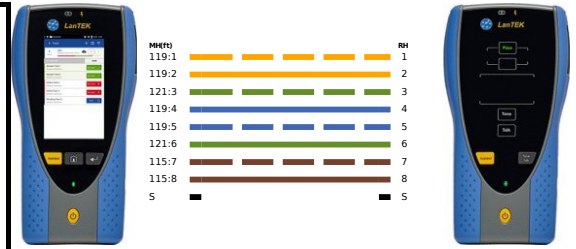

Test ID: Remee Cat6 6BNS S45-1100 Channel
Date/Time: 03/08/2021 02:18 PM
Project Name: Simply45_20210308213839
Customer Name: Go Simply Connect
Operator: Default User

Test Standard: ANSI/TIA-568.2-D-2018
Test Limit: Channel/Cat6
Cable Brand/Model: Generic/Cat6-UTP
Cable Type/Shield: Cat6/UTP
Cable NVP: 72 %
Main Connector: Generic
Remote Connector: Generic

Tester Model : LanTEK IV 3000

Main Handset
 S/N:19310002
 S/W:1.50
 Calibration Date:01/01/2021
 Cat 8.1 RJ45 CH : S/N 19280046

Remote Handset
 S/N:19310002
 S/W:1.50
 Calibration Date:01/01/2021
 S/N 19280005

Low Frequency Tests				Headroom Summary			
Test	Pair	Limit	Result	Margin (dB)	MHz	Pair	Side
Length	78	328' 1" ft	115' 3" ft ✓	NEXT	1.50	248.50	36-45
Delay	36	555 ns	171 ns ✓	PSNEXT	3.50	249	36
Skew	36	50 ns	9 ns ✓	RL	2.70	14.65	45
Impedance	n/a	n/a	n/a	IL	1.40	2.35	45
Loop Res	45	25 Ω	23.09 Ω ⓘ	TCL	-12	3.10	45
DCRU				ELTCTL	-2.50	1	45
Intra-pair	45	0.20 Ω	15.37 Ω ⓘ				Main
P2P	45-78	0.20 Ω	1.66 Ω ⓘ				Remote