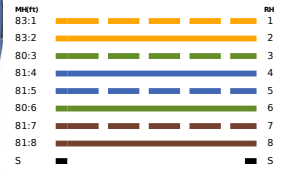

Test ID: SCP Cat5e UTP S45-1500 Channel
Date/Time: 03/03/2021 11:31 PM
Project Name: Simply45_20210308213839
Customer Name: Go Simply Connect
Operator: Default User

Test Standard: ANSI/TIA-568.2-D-2018
Test Limit: Channel/Cat5e
Cable Brand/Model: Generic/Cat5e-UTP
Cable Type/Shield: Cat5e/UTP
Cable NVP: 68 %
Main Connector: Generic
Remote Connector: Generic

Tester Model : LanTEK IV 3000

Main Handset
S/N: 19310002
S/W: 1.50
Calibration Date: 01/01/2021
Cat 8.1 RJ45 CH : S/N 19280046

Remote Handset
S/N: 19310002
S/W: 1.50
Calibration Date: 01/01/2021
S/N 19280005

Low Frequency Tests			
Test	Pair	Limit	Result
Length	36	328' 1" ft	80' ft ✓
Delay	12	555 ns	123 ns ✓
Skew	12	50 ns	4 ns ✓
Impedance	n/a	n/a	n/a
Loop Res	45	25 Ω	11.60 Ω ⓘ
DCRU			
Intra-pair	45	0.20 Ω	4.60 Ω ⓘ
P2P	45-78	0.20 Ω	0.91 Ω ⓘ

Headroom Summary					
	Margin (dB)	MHz	Pair	Side	
NEXT	14.90	84.25	12-36	Remote	
PSNEXT	15.80	94.25	36	Main	
RL	7.90	36.25	78	Remote	
IL	2.10	1.45	45	--	
TCL	n/a	n/a	n/a	n/a	
ELTCTL	n/a	n/a	n/a	n/a	

Main Handset		Remote Handset		Main Handset		Remote Handset		
NEXT ✓	15.60 dB	45.80 dB	NEXT ✓	14.90 dB	46.30 dB	ACR-F ✓	19.20 dB	41.40 dB
Pair	12-45	36-78	Pair	12-36	12-36	Pair	12-45	45-12
Limit	36.10 dB	30.19 dB	Limit	31.36 dB	31.36 dB	Limit	49.44 dB	18.05 dB
Freq.	44.50 MHz	98.50 MHz	Freq.	84.25 MHz	84.25 MHz	Freq.	2.80 MHz	92.75 MHz
PSNEXT ✓	15.80 dB	43.30 dB	PSNEXT ✓	16.70 dB	44.80 dB	PSACR-F ✓	20.90 dB	39.50 dB
Pair	36	36	Pair	12	36	Pair	45	45
Limit	27.52 dB	27.52 dB	Limit	28.36 dB	27.19 dB	Limit	51.17 dB	15.08 dB
Freq.	94.25 MHz	94.25 MHz	Freq.	84.25 MHz	98.50 MHz	Freq.	1.45 MHz	92.50 MHz
RL ✓	8.10 dB	20.50 dB	RL ✓	7.90 dB	21.10 dB	ACR-N ⓘ	n/a	n/a
Pair	78	78	Pair	78	78	Pair	12-36	12-36
Limit	14.42 dB	10.90 dB	Limit	14.42 dB	10.90 dB	Limit	n/a	n/a
Freq.	36.25 MHz	81.50 MHz	Freq.	36.25 MHz	81.50 MHz	Freq.	n/a	n/a
IL ✓	2.10 dB	5.50 dB	PSACR-N ⓘ	n/a	n/a	PSACR-N ⓘ	n/a	n/a
Pair	45	45	Pair	12	12	Pair	12	12
Limit	3 dB	23.95 dB	Limit	n/a	n/a	Limit	n/a	n/a
Freq.	1.45 MHz	99.50 MHz	Freq.	n/a	n/a	Freq.	n/a	n/a