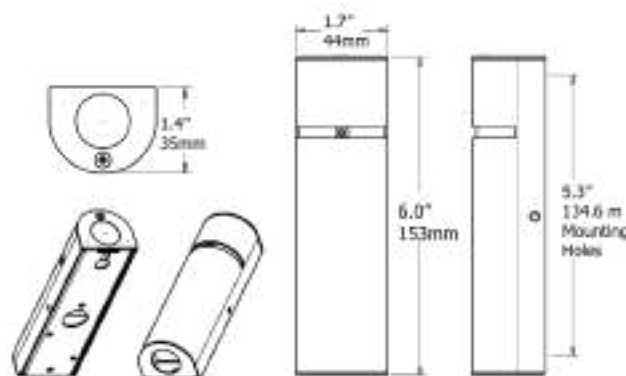

DFx-37-HD

FEATURES

- 1080p AHD resolution
- 3.7mm wide-angle lens
- Two piece construction for easy installation
- Fits most standard door frames (mullions)
- Durable aluminum construction
- Curved surface with 180° FOV adjustment
- White, black and silver housing options
- 12VDC (4" models) or 24 VAC (6" models)

Door Frame Camera

1080p Resolution

3.7mm wide angle lens

180° Camera

Curved surface for easy adjustment

Fits on Door Frame

Capture quality facial images

Ideal for Retail

Install on entry and exit doors

SPECIFICATIONS

Models	DFS-37-HD (silver), DFB-37-HD (black), DFW-37-HD (white)	DFS-37-24HD (silver), DFB-37-24HD (black), DFW-37-24HD (white)
Image Sensor	1/3" CMOS	
Effective Pixels	1944 (H) X 1080 (V)	
Scanning System	Progressive Scan	
Resolution	1080p @ 30 FPS, 720P @ 30FPS	
Min. Illumination	0.1 lux @ F2.5, 30 IRE	
Lens	3.7mm Pinhole, F2.5	
HFOV	66°	
DSP Features	3D-DNR, Sens-up, D-WDR	
Frame Rate	30fps	
Power Supply	12VDC	24VAC
Power Consumption	130mA max	Max. 80mA
Operating Temperature	14° ~ 122° F (-10° ~ 50° C)	
Ambient Humidity	90% RH	
Dimensions	4" H x 1.7" W x 1.4" D	6" H x 1.7" W x 1.4" D
Construction	Aluminum, powder coated	

DIMENSIONAL DRAWINGS (6" Models)

Specifications are subject to change without notice.