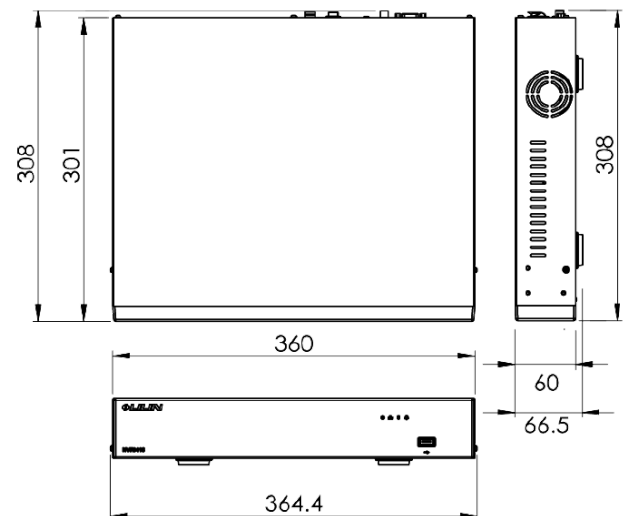

Dimensions

360 × 316 × 60 mm

4 Channel Hybrid DVR

Video input	
Model	DHD6104
Supports	AHD/ TVI/ CVI/ Analog camera / Network camera
Input	4 CH
Analog HD / Analog Camera Input Resolution	AHD/TVI 5MP, CVI 4MP, 1080P and analog camera D1/960H
Analog HD / Analog Camera Maximum Input Frame Rate	5M 60 / 50 FPS 4M 60 / 50 FPS 1080P 120 / 100 FPS 720P 120 / 100 FPS 960H 120 / 100 FPS
Network Camera Resolution	5M / 4M / 3M / 1080P / 720P
Network Camera Maximum Input Frame Rate	Single Channel 5M 15 FPS / 4M 20 FPS / 3M 15 FPS / 1080P 30 FPS