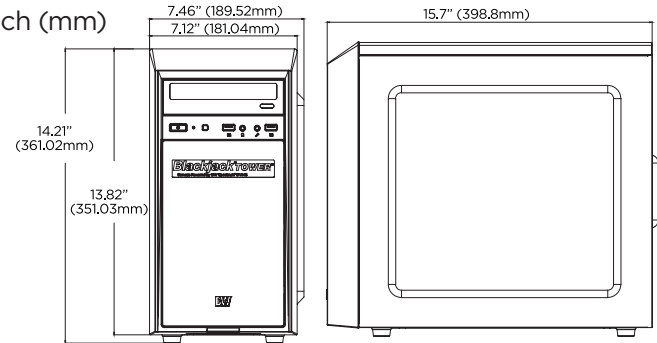

Accessories

DW-BJMTC5204T,
DW-BJMTC7404T
Blackjack® Monitoring
Workstation

DW-BJC2P
Blackjack® C2P Workstation

Dimensions

Unit: Inch (mm)

Specifications

PART NUMBER		DW-BJAiMTxxT
Included DW Spectrum IP licenses		4 (DW-SPECTRUMLSC004)
Included IVA Ai licenses		4 (DW-IVAAISERVERLSC004)
Form factor		Mid-size Tower
Operating system	Windows® 10	DW-BJAiMTxxT
	OS on SSD	480GB SSD
CPU		12th Gen Intel® Core™ i7 processor
Memory		32GB
Ethernet port		2x 1G Ethernet
System	Max video storage rate (Mbps)	480Mbps
	Max # of analytic streams (secondary)	Up to 64
	Maximum HDD	3 x 3.5 SATA HDD
	Storage options	24TB, 36TB, 48TB
USB interface		Yes
Video-out	Outputs	1x True HD, 3x Display Port, for system configuration. Maximum 1 display output at a time.
	Graphics card	NVIDIA RTX A2000 12GB
Pre-loaded VMS software		DW Spectrum® IPVMS
DW Spectrum client supported OS		Cross-platform - Windows®, Linux Ubuntu® and Mac®
Pre-loaded analytic software		DW IVA Ai server
IVA Ai configuration tool supported OS		Cross-platform - Windows® and Linux Ubuntu®
Mobile apps		iOS® and Android®
Keyboard and mouse		Included
Power supply		500W*
Operating temperature (room)		41°F-104°F (5°C-40°C)
Operating humidity		20-90% RH
Dimension (WxDxH)		7.46" x 15.7" x 14.21" (189.52 x 398.8 x 631.02 mm)
Other certification		NDA, TAA
Warranty		5 year limited