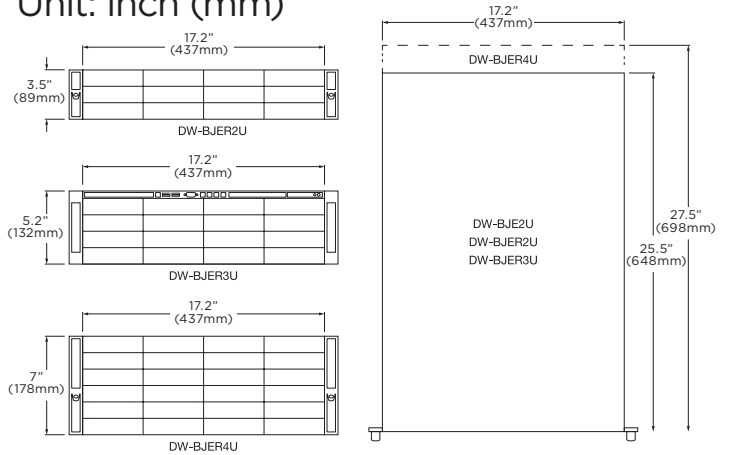

Blackjack® E-Rack™

DW-BJER2U / DW-BJER3U / DW-BJER4U

Dimensions

Unit: inch (mm)

Specifications

PART NUMBER	2U -12 Bay	3U - 16 Bay	4U -24 Bay	4U -36 Bay	
Maximum IP cameras	128*				
Included IP licenses	8				
Form factor	Rack mount				
Operating system	Windows® 10 Pro	DW-BJER2UXXT	DW-BJER3UXT	DW-BJER4UXXT	
	Linux Ubuntu®	DW-BJER2UXXT-LX	DW-BJER3UXT-LX	DW-BJER4UXXT-LX	
CPU	Intel® i7® processor				
Memory	16GB				
Ethernet port	2x gigabit ethernet (RJ45)				
	Options: DW-R4NIC - upgrade quad GB NIC card**				
System	Max video storage rate (Mbps) 600Mbps				
Storage	Maximum Hard Drives	2 x SSD + 12 x HDD	2 x SSD + 16 x HDD	2x SSD + 24 x HDD	2 x SSD + 34 x HDD
	Maximum storage	110TB RAID 5 Option: RAID 6**	150TB RAID 5 Option: RAID 6**	230TB RAID 5 Option: RAID 6**	310TB RAID 5 Option: RAID 6**
		Option: DW-HSD10TB - 10TB hot spare drive**			
Video-out	Outputs	4x HD display port outputs, simultaneous monitors			
	Video card	AMD FinePro W4100			
	Resolution	4x Mini display port to true HD adapters 1080p			
Pre-loaded VMS	DW Spectrum® IPVMS				
Keyboard & mouse	Included				
Rail kit	Included				
Power Supply	Dual 920W***, redundant power supply			Dual 1280W***, redundant power supply	
	Voltage	AC Input: 100-240V / 11-4.4A / 50-60Hz			AC input: 1000W: 100-140V / 12-9A / 50-60Hz 1280W: 180-240V / 8-6A / 50-60Hz
DC Output: 920W: +12V/75A ; +5V sb/4A			DC output: 1000W: +12V/83A; +5Vsb/4A 1280W: +12V/106.7A; +5Vsb/4A		
Operating temperature and humidity	41°F-104°F / 20-90% RH				
Dimension (WxDxH) (inches)	17.2" x 25.5" x 3.5"	17.2" x 25.5" x 5.25"	17.2" x 25.5" x 7"		
Field repair kit	DW-FRK2U	---	---	---	
Warranty	5 year limited				