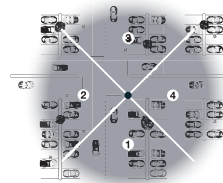

STAR-LIGHT PANO™

Super Low-Light Universal HD over Coax® cameras

WORLD'S FIRST!
180° Analog Panoramic Camera

STAR-LIGHT FLEX™

Super Low-Light Universal HD over Coax® cameras

Star-Light Flex™ 8MP HD over Coax™ Multi-Sensor User-Configurable Indoor/Outdoor Camera.

360° Parking Lot Installation

180° Assembly Line Installation

360° Hallway Installation
Sensor's max tilt: 70°

270° Corner Installation

* See data sheets for specifications per camera.