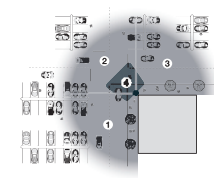

STAR-LIGHT PANO™

Super Low-Light Universal HD over Coax® cameras

WORLD'S FIRST!
180° Analog Panoramic Camera

STAR-LIGHT FLEX™

Super Low-Light Universal HD over Coax® cameras

Star-Light Flex™ 8MP HD over Coax™ Multi-Sensor User-Configurable Indoor/Outdoor Camera.

360° Parking Lot Installation

180° Assembly Line Installation

360° Hallway Installation
Sensor's max tilt: 70°

270° Corner Installation

* See data sheets for specifications per camera.