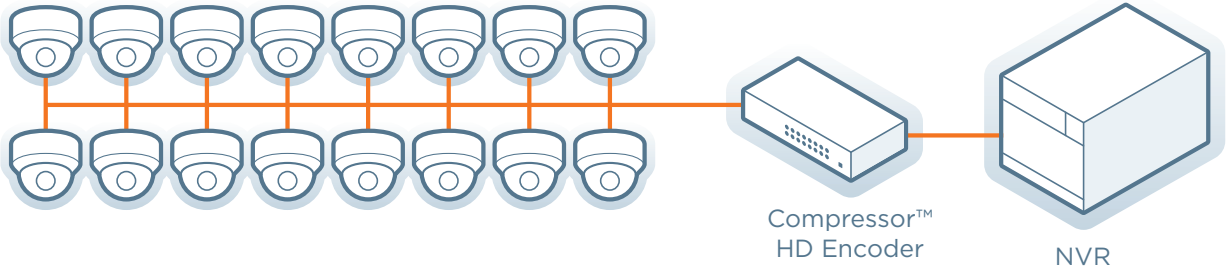

Easiest transition from analog to IP

DW®'s Compressor™ line of encoders is the simplest way to bring existing analog cameras into an upgraded IP installation, utilizing existing cameras to maximize ROI.

Features:

- The most cost-effective path to IP
- Universal HD over Coax® technology with HD-Analog, HD-TVI and all legacy analog signal support up to 4K
- Connect your analog cameras to DW Spectrum® IPVMS or any ONVIF approved VMS
- Convert up to 16 analog cameras to 4K IP video signals*
- Streaming 4K @ 112fps, 5MP @ 192fps, 4MP @ 240fps, real-time 2.1MP/1080p, VGA and D1 @ 480fps*
- Real-time at up to 480fps local display (4K @ 240fps, 5MP @ 320fps)*
- Simultaneous dual-streaming
- Works with DW Spectrum® IPVMS recording license (requires DW-SPCP16LSC016 or DW-SPCPO4LSC004)
- Motion detection support
- Two-way audio*
- Micro card slot for emergency recording (card not included)*
- OSD and PTZ control via coax (UTC)*
- RS-485 Interface for PTZ control
- RS-232 Interface for PTZ control
- Search and playback from DW Spectrum® IPVMS
- Frame rate and bandwidth control
- 4 alarm input, 1 alarm output
- Privacy zones*
- Event notifications via e-mail with image
- PSIA (v1.0) conformant*
- DW-EN19RE rack mount included*
- ONVIF conformant, Profile S

* on supported models

Compressor™ HD encoders

Compressor™ encoders support the transmission of up to 16 HD analog signals into IP signals of up to 4K resolution.

Full integrated with DW Spectrum® IPVMS

DW Spectrum® IPVMS is an endlessly customizable IP Video Management platform. It that gives users the ability to create tailored video surveillance layouts for any application, easily managed , from the office or in the field.