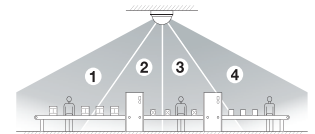

STAR-LIGHT PANO™

Super Low-Light Universal HD over Coax® cameras

WORLD'S FIRST!
180° Analog Panoramic Camera

STAR-LIGHT FLEX™

Super Low-Light Universal HD over Coax® cameras

Star-Light Flex™ 8MP HD over Coax™ Multi-Sensor User-Configurable Indoor/Outdoor Camera.

360° Parking Lot Installation

180° Assembly Line Installation

360° Hallway Installation
Sensor's max tilt: 70°

270° Corner Installation

* See data sheets for specifications per camera.