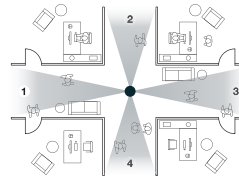

STAR-LIGHT PANO™

Super Low-Light Universal HD over Coax® cameras

WORLD'S FIRST!
180° Analog Panoramic Camera

STAR-LIGHT FLEX™

Super Low-Light Universal HD over Coax® cameras

Star-Light Flex™ 8MP HD over Coax™ Multi-Sensor User-Configurable Indoor/Outdoor Camera.

360° Parking Lot Installation

180° Assembly Line Installation

360° Hallway Installation
Sensor's max tilt: 70°

270° Corner Installation

* See data sheets for specifications per camera.