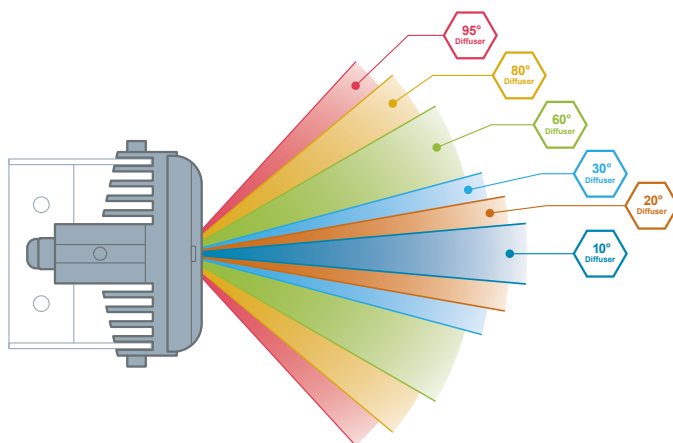

DW® NightWatch™ illuminators are NDAA/TAA compliant, and perfect for any installation that requires concealed or visible external lighting. The illuminators are fully integrated with DW Spectrum® IPVMS and can be controlled and managed remotely from the software.

Key Technologies

NightWatch™ Illuminating distances

The NightWatch™ infra-red and white-light illuminators incorporate the latest surface mount Dual-Core™ LEDs, combined with enhanced optical output and outstanding reliability at a variety of distances and wavelengths.

FEET	16	33	69	98	112	118	128	138	141	167	171	180	190	197	216	223	239	256	272	295	308	335	351	374	384	400	420	430	433	476	512	525	548	587	600	613
DW-ILIRIP850 (mounting angle)	95°				80°				60°				30°				20°				10°															
METRES	5	10	21	30	34	36	39	42	43	51	52	55	58	60	66	68	73	78	83	90	94	102	107	114	117	122	128	131	132	145	156	160	167	179	183	187
FEET	7	16	39	59	66	79	85	92	98	112	121	128	131	138	157	161	167	171	184	194	213	223	243	256	259	262	266	279	298	321	344	364	367	377	417	426
DW-ILIRIP940 (mounting angle)	95°				80°				60°				30°				20°				10°															
METRES	2	5	12	18	20	24	26	28	30	34	37	39	40	42	48	49	51	52	56	59	65	68	74	78	79	80	81	85	91	98	105	111	112	115	127	130
FEET	33	66	82	89	95	98	102	112	115	125	131	151	154	157	161	174	177	184	190	213	220	230	243	249	256	262	266	285	305	328	348	361	374	394	410	417
DW-ILWLIPM (mounting angle)	95°				80°				60°				30°				20°				10°															
METRES	10	20	25	27	29	30	31	34	35	38	40	46	47	48	49	53	54	56	58	65	67	70	74	76	78	80	81	87	93	100	106	110	114	120	125	127

Interchangeable lens diffuser kit

Each NightWatch™ illuminator is supplied with an interchangeable lens diffuser kit, allowing installers to easily change the angle of illumination and align perfectly with the camera's field of view.