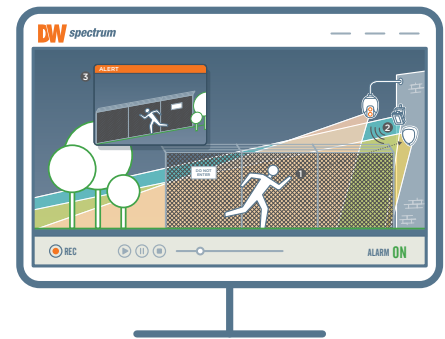

Interchangeable lens diffuser kit

Each NightWatch™ illuminator is supplied with an interchangeable lens diffuser kit, allowing installers to easily change the angle of illumination and align perfectly with the camera's field of view.

Amplify panoramic surveillance

Combine detectors and illuminators with MEGApix® Pano™ multi-sensor and hemispheric fisheye cameras to create a formidable panoramic solution.

DW Spectrum® IPVMS

DW Spectrum® IPVMS is an endlessly customizable IP Video Management platform that gives users the ability to create tailored network video solutions for any type of project, from the office or on in the field.

NightWatch™ illuminators and SiteWatch™ detectors

When the detectors detect motion, the illuminators can be programmed to turn on, and cameras can be activated to record. All devices can be controlled via DW Spectrum® IPVMS.