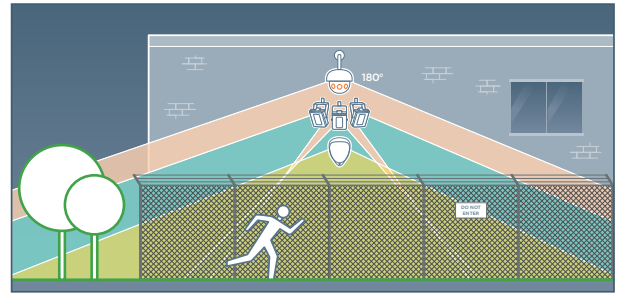

Amplify panoramic surveillance

Combine detectors and illuminators with MEGApix® Pano™ multi-sensor and hemispheric fisheye cameras to create a formidable panoramic solution.

DW Spectrum® IPVMS

DW Spectrum® IPVMS is an endlessly customizable IP Video Management platform that gives users the ability to create tailored network video solutions for any type of project, from the office or on in the field.

NightWatch™ illuminators and SiteWatch™ detectors

When the detectors detect motion, the illuminators can be programmed to turn on, and cameras can be activated to record. All devices can be controlled via DW Spectrum® IPVMS.