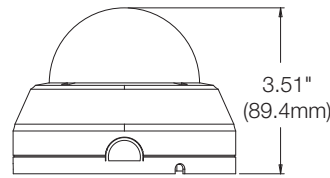

Dimensions

Unit: Inch (mm)

UNIVERSAL HD COAX
+
UTC

4K Resolution   Universal HD / Analog   Star-Light Plus™   2.8mm Fixed Lens   WDR   **5 YEAR** Warranty

Summary

Featuring Star-Light Plus™ color in near-total darkness, the 4K Universal HD over Coax® cameras are NDAA/TAA compliant, delivering crystal-clear images and support HD-Analog, HD-TVI, HD-CVI and all legacy analog signal. The discrete indoor dome cameras can be controlled via the same coax cable using UTC. All Star-Light Plus™ 4K cameras are engineered to work with our VMAX® A1 4K™ DVRs using your existing coax infrastructure for a cost-effective, high resolution surveillance solution.

Features

- Universal HD over Coax® technology with HD-Analog, HD-TVI, HD-CVI and all legacy analog signal support
- Star-Light Plus™ color in near-total darkness technology
- 1/1.8" image sensor
- 4K at 15fps, 4MP or 2.1MP/1080p at real-time 30fps
- 2.8mm fixed lens
- True wide dynamic range (WDR)
- OSD control via coaxial (UTC)
- 100' Smart IR™ with intelligent camera sync.
- Smart DNR™ 3D digital noise reduction
- True day/night mechanical IR cut filter
- De-Fog™ extreme weather image compensation
- Easy icon driven OSD menu with built-in joystick
- Programmable privacy zones
- Auto gain control (AGC)
- Backlight compensation (BLC)
- Auto white balance (AWB)
- NDAA/TAA compliant
- 5 year warranty

Specifications

IMAGE	
Image sensor	4K 1/1.8" CMOS
Active pixels	3864 (H) x 2176 (V)
Scanning system	Progressive scan
Frequency	60Hz/50Hz
Signal technology	Universal HD over Coax® technology with HD-Analog, HD-TVI, HD-CVI to 4K and CVBS
Synchronization	Internal
Resolution	Max 3840 x 2160
Minimum scene illumination	0.1 lux (color) 0 lux (B/W)
Video output	4K @ 15fps 4MP/1440p @ 30fps 2.1MP/1080p @ 30fps
2nd video output	CVBS output for video testing
LENS	
Focal length	2.8mm
Lens type	Fixed lens
Field of view (FoV)	106.5°
IR distance	100ft range
OPERATIONAL	
Shutter mode	Auto
Shutter speed	1/30-1/30,000
Backlight compensation (BLC)	Yes
Star-Light™ (sense-up)	Off-x32 (not available at 4K)
Wide Dynamic Range (WDR)	Double shutter true WDR
Wide dynamic Range (WDR) dB	120dB
Smart DNR™ 3D digital noise reduction	3D/2D DNR
White balance	Yes
Highlight masking exposure (HME)	Yes
Dynamic range compression (DRC)	Yes
Day/night	Auto, day (color), night (B/W)
Mirror/flip	Yes
Auto gain control	Max 60dB
Motion detection	Yes
Privacy zones	Yes
Sharpness	Yes
Gamma	0.45
De-fog	Yes
RS485/UTP built-in	UTC
ENVIRONMENTAL	
Operating temperature	-4°F - 122°F (-20°C - 50°C)
Operating humidity	10-90% RH (non-condensing)
Other certifications	FCC, CE, ROHS
ELECTRICAL	
Power requirements	DC12V
Power consumption	DC12V (LED off): 3W, 250mA DC12V (LED on): 4.04W, 337mA
MECHANICAL	
Material	Plastic indoor housing, polycarbonate dome
Dimensions	4.72" x 3.51" (120 x 89.4 mm)
Weight	0.66lbs (0.3kg)
Warranty	5 year warranty

Accessories (Optional)

DWC-DIWMW
Wall mount bracket

DWC-GPLTW
Converter plate for
electronic gang
box