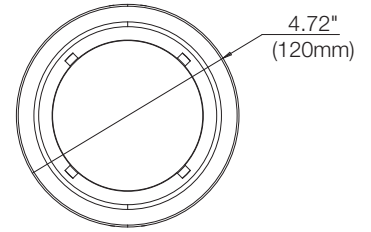

2.8mm
Fixed
Lens

NDAA/TAA
COMPLIANT PRODUCTS

4K
ULTRA HD
30fps

Dimensions

Unit: Inch (mm)

UNIVERSAL HD COAX
+
UTC

4K Resolution Universal HD / Analog Star-Light Plus™ 2.8mm Fixed Lens WDR **5 YEAR** Warranty

Specifications

IMAGE	
Image sensor	4K 1/1.8" CMOS
Active pixels	3864 (H) x 2176 (V)
Scanning system	Progressive scan
Frequency	60Hz/50Hz
Signal technology	Universal HD over Coax® technology with HD-Analog, HD-TVI, HD-CVI to 4K and CVBS
Synchronization	Internal
Resolution	Max 3840 x 2160
Minimum scene illumination	0.1 lux (color) 0 lux (B/W)
Video output	4K @ 15fps 4MP/1440p @ 30fps 2.1MP/1080p @ 30fps
2nd video output	CVBS output for video testing
LENS	
Focal length	2.8mm
Lens type	Fixed lens
Field of view (FoV)	106.5°
IR distance	100ft range
OPERATIONAL	
Shutter mode	Auto
Shutter speed	1/30-1/30,000
Backlight compensation (BLC)	Yes
Star-Light™ (sense-up)	Off-x32 (not available at 4K)
Wide Dynamic Range (WDR)	Double shutter true WDR
Wide dynamic Range (WDR) dB	120dB
Smart DNR™ 3D digital noise reduction	3D/2D DNR
White balance	Yes
Highlight masking exposure (HME)	Yes
Dynamic range compression (DRC)	Yes
Day/night	Auto, day (color), night (B/W)
Mirror/flip	Yes
Auto gain control	Max 60dB
Motion detection	Yes
Privacy zones	Yes
Sharpness	Yes
Gamma	0.45
De-fog	Yes
RS485/UTP built-in	UTC
ENVIRONMENTAL	
Operating temperature	-4°F - 122°F (-20°C - 50°C)
Operating humidity	10-90% RH (non-condensing)
Other certifications	FCC, CE, ROHS
ELECTRICAL	
Power requirements	DC12V
Power consumption	DC12V (LED off): 3W, 250mA DC12V (LED on): 4.04W, 337mA
MECHANICAL	
Material	Plastic indoor housing, polycarbonate dome
Dimensions	4.72" x 3.51" (120 x 89.4 mm)
Weight	0.66lbs (0.3kg)
Warranty	5 year warranty