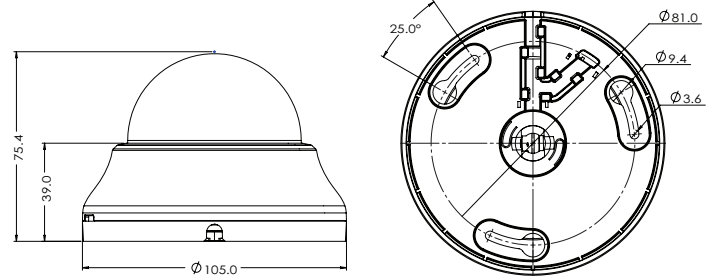

## Summary

MEGApix® 2.1MP network cameras provide real-time 1080p High Definition video at 30fps. Advanced technologies include 30ft Smart IR™ and true Day/Night for clear images in challenging lighting conditions. A built-in Web-Server and user-friendly interface make these cameras easy to use. Power over Ethernet simplifies installation by providing both power and the network connection through a single cable. All cameras are ONVIF conformant, assuring their successful integration with other open platform video surveillance products. Housed in our attractive dome enclosure, these cameras provide the industry-leading benefits of MEGApix® technology at an affordable price.

## Dimensions (unit : mm [inch])

**5** Year  
 Warranty