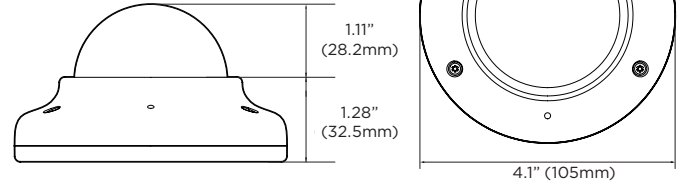

Accessories (optional)

Dimensions

Unit: Inch (mm)

Specifications

IMAGE	
Image sensor	2.1MP/1080p 1/2.8" CMOS
Total pixels	1945 (H) X 1109 (V)
Minimum scene illumination	0.05 lux (color) (DWC-MV72Wi28TW) 0.09 lux (color) (DWC-MV72Wi4TW) 0.05 lux (color) (DWC-MV72Wi6TW) 0.0 lux (B/W)
LENS	
Focal length	2.8mm, F2.0 (DWC-MV72Wi28TW) 4.0mm, F2.6 (DWC-MV72Wi4TW) 6.0mm, F2.0 (DWC-MV72Wi6TW)
Lens type	Fixed lens
HFOV / VFOV	111° / 62° (DWC-MV72Wi28TW) 86° / 46° (DWC-MV72Wi4TW) 55° / 30° (DWC-MV72Wi6TW)
IR distance	80ft range
OPERATIONAL	
Intelligent Video Analytics	IVA license: intrusion, line crossing, counting line, loitering, enter, exit, tamper IVA+ license: object removed, tailgating, direction, stopped, appear, disappear, object left
Shutter mode	Auto, manual, anti-flicker, slow shutter
Shutter speed	1/15 - 1/32000
Slow shutter	1/2, 1/3, 1/5, 1/6, 1/7.5, 1/10
Auto gain control	Auto
Day and night	Auto, day (color), night (B/W)
Smart DNR™ 3D Digital Noise Reduction	3D-DNR
Wide Dynamic Range (WDR) dB	True WDR, 120dB
Privacy zone	16 programmable privacy masks
Mirror and flip	Yes
Alarm notifications	Notifications via e-mail notifications, FTP and SD card recording
Memory slot	Micro SD / SDHC / SDXC (card not included)
NETWORK	
LAN	RJ45 (10/100Base-T)
Video compression type	H.265, H.264, MJPEG
Resolution	H.265: 2.1MP/1080p, 720p, VGA, D1, CIF H.264: 2.1MP/1080p, 720p, VGA, D1, CIF MJPEG: 1280x720, 800x600, VGA, 768x432, D1, CIF
Frame rate	Up to 30fps at all resolutions
Video bitrate	100Kbps - 10Mbps, multi-rate for preview and recording
Bitrate control	Multi streaming CBR/VBR at H.264, H.265 (controllable frame rate and bandwidth)
Streaming capability	Dual-stream at different rates and resolutions
IP	IPv4, IPv6
Protocol	TCP/IP, UDP, AutoP, RTP (UDP/TCP), RTSP, NTP, HTTP, HTTPS, SSL, DNS, DDNS, DHCP, FTP, SMTP, ICMP, SNMPv1/v2/v3 (MIB-2), ONVIF
Security	HTTPS (TLS), IP filtering, 802.1x, digest authentication (ID/PW)
ONVIF conformance	Yes
Web viewer	OS: Windows®, Mac® OS, Linux® Browser: Internet Explorer®, Google Chrome®, Mozilla Firefox®, Safari® NOTE: Chrome browser is recommended for IVA configuration
Video management software	DW Spectrum® IPVMS
ENVIRONMENTAL	
Operating temperature	-4°F - 122°F (-20°C - 50°C)
Operating humidity	10-90% (non-condensing)
IP and IK rating	IP67-rated, IK10 impact-resistant
Other certifications	UL listed, CE, FCC, RoHS
ELECTRICAL	
Power requirement	DC 12V, PoE IEEE 802.3af Class2. (Adapter not included)
Power consumption	DC12V: max 3.7W, PoE: max 5.5W
MECHANICAL	
Material	Aluminum vandal housing, polycarbonate dome
Dimensions	4.13" x 2.4" (105 x 61mm)
Weight	0.79lbs (0.36kg)
Warranty	5 year warranty