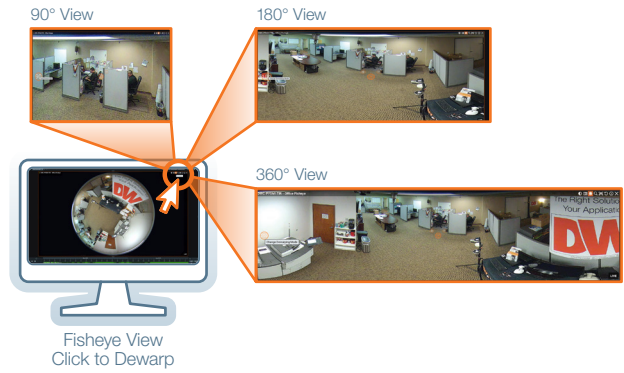

## Single-sensor 360° hemispheric fisheye views at real-time 30fps

MEGApix® PanoT fisheye IP cameras monitor wide-angle, tall and omni-directional spaces with a single camera, providing the ultimate ROI.

Image is under exposed

Image is over exposed

WDR image is clear and balanced