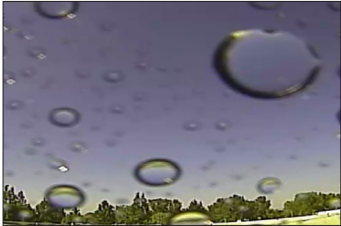

**48MP at 15fps, 32MP at real-time 30fps**

Get wide views and forensic details from one camera. The MEGApix® Pano™ 48MP 4-sensor cameras produce 180° views at 15fps (30fps at 32MP) via a single PoE Plus connection.

CleanView™

Smart IR™

IP66/67/68 Rated

Warranty

- 4x and 3x image sensors\*
- 180° panoramic view IP cameras
- 4x and 3x fixed lens options\*
- Single network connection/one recording license
- Fast frame rates 30fps available on all models
- Zero distortion anti-reflective glass\*
- True Wide Dynamic Range (WDR)\*
- CleanView™ hydrophobic dome coating repels water, dust and grease\*
- PoE injector included\*
- Cold Start -40°F (-40°C)\*
- Two-way audio\*
- Easy image alignment and stitching
- Digital zoom and pan control
- Smart DNR™ 3D digital noise reduction
- True day/night with mechanical IR cut filter
- Auto gain control (AGC)
- Backlight compensation (BLC)\*
- Auto white balance (AWB)
- Micro SD/SDHC class 10 card slot (card not included)\*
- Alarm sensor input\*
- Relay output\*
- Web server built-in
- ONVIF conformant, profile S\*
- IP66 certified weather and tamper resistant

## CleanView™ Hydrophobic Dome Coating

The CleanView™ coating improves visibility by repelling water spots, dust and grease build-up on the camera's dome. The CleanView™ coating treatment will allow liquid to roll off of the dome's polycarbonate surfaces when tilted vertically up to 10° or less.

## Single-sensor 360° hemispheric fisheye views at real-time 30fps

MEGApix® PanoT fisheye IP cameras monitor wide-angle, tall and omni-directional spaces with a single camera, providing the ultimate ROI.