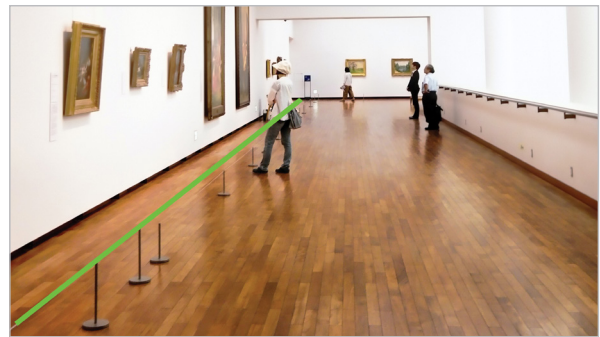

The analysis of video content by the IVA engine provides users the ability to automatically analyze video, detect and determine events at the edge. Processing the raw video data in the camera itself, near the source, significantly reduces bandwidth consumption, increases accuracy and reduces response time.

Additional capabilities are available by adding IVA+.

- Logic Rules
- Intrusion
- Line Crossing
- Counting Line
- Loitering
- Enter
- Exit
- Tamper
- Object Removed
- Tailgating
- Direction
- Stopped
- Appear
- Disappear
- Object Left

Intrusion

Detects people or objects crossing into the detection zone.

Line Crossing

Detects people or objects crossing the detection line.

Camera Tamper

Detects camera tampering and triggers an alarm alert.