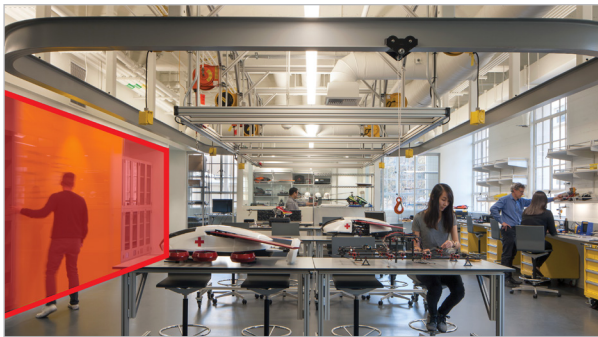

Intrusion

Detects people or objects crossing into the detection zone.