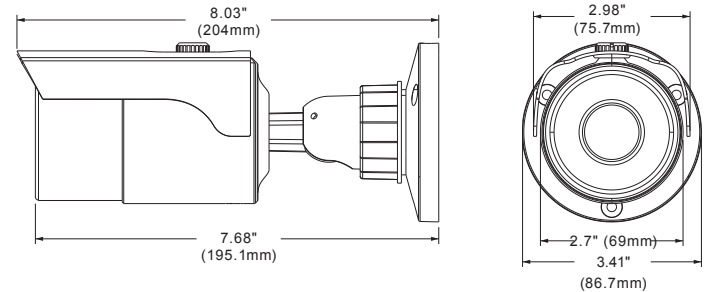

Mounting accessories (Optional)

Dimensions

unit: Inch (mm)

Specifications

IMAGE	
Image sensor	1/3" CMOS
Total pixels	2688 (H) x 1520 (V)
Minimum scene illumination	0.045 lux (color) 0.0 lux (B&W)
S/N ratio	50dB
Video output	CVBS video output (BNC D1)
LENS	
Focal length	3.6mm, F1.6
Lens type	Fixed lens
Field of view (FoV)	72°
IR distance	100ft range
I/O	
Audio in / out	1/0
Audio compression	G.711A / U
OPERATIONAL	
Shutter mode	Auto, manual
Shutter speed	1/25s - 1/100000s
Auto gain control	Auto
Day / night	Auto, day (color), night (B/W), schedule
Smart DNR™ 3D digital noise reduction	2D / 3D DNR
Wide Dynamic Range (WDR)	True WDR low, middle, high
Wide Dynamic Range (WDR) dB	120dB
Privacy zone	4 programmable privacy masks
Camera analytics	Line crossing, perimeter intrusion, video tampering detection (scene change, video blur, abnormal color detection)
Alarm notifications	Notifications via e-mail or FTP server
NETWORK	
LAN	802.3 compliance 10/100 LAN
Video compression type	H.265, H.264 or MJPEG
Resolution	4MP (2592x1520) at 30fps
Frame rate	Up to 30fps at all resolutions
Video bitrate	64 Kbps - 10 Mbps
Bitrate control	Multi-streaming CBR/VBR at H.264/ H.265 (controllable frame rate and bandwidth)
Streaming capability	Dual-stream at different rates and resolutions
IP	IPv4, IPv6
Protocol	TCP / IP, UDP, DHCP, NTP, RTSP, PPPoE, DDNS, SMT, FTP
Security	IP filtering, MAC filtering, authentication (ID/PW), SSL/TSL
ONVIF conformance	Yes
Web viewer	OS: Windows® Browser: Internet Explorer®
Video management software	DW Spectrum® IPVMS
ENVIRONMENTAL	
Operating temperature	-4°F - 122°F (-20°C - 50°C)
Operating humidity	10-90% RH (non-condensing)
IP rating	IP66 certified weather and tamper resistant
Other certifications	CE, FCC, RoHS
ELECTRICAL	
Power requirement	DC12V, PoE (IEEE 802.3af class 2).
Power consumption	LED on: 6W LED off: 2.5W
MECHANICAL	
Material	Metal bullet housing
Dimensions	3.41" x 8.03" inch (86.7 x 204mm)
Weight	1.34 lb (0.609kg)