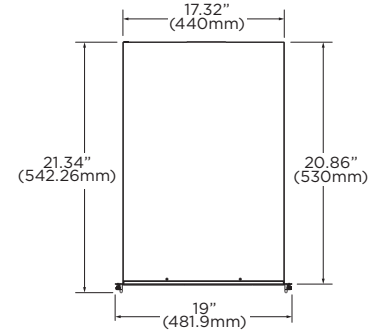

Dimensions

Unit: inch (mm)

Specifications

MODEL	DW-BJP1UxT / DW-BJP1UxT-LX	
Maximum IP cameras	64	
Included IP licenses	4	
Form factor	1U rack mount	
Operating system		Windows 10 IoT (DW-BJP1UxT) Linux Ubuntu 18.04 LTS (DW-BJP1UxT-LX)
	OS on SSD	Yes
CPU		Intel i5 processor
		Option: DW-CPUi7 - upgrade processor to i7*
Memory	16GB	
Network card	2x gigabit Ethernet (RJ45)	
System	Max video storage rate (Mbps)	360 Mbps
	Maximum HDDs	3 x SATA HDD
Storage	Maximum storage	48TB
	Outputs	True HD output or VGA or DVI
Video-out	Video card	GeForce 210 512MB Option: DW-RV4H - 4 head HD video card*
	Resolution	HD 1080p
Preloaded VMS software	DW Spectrum IPVMS	
Unlimited remote clients	Cross platform - Windows, Linux and Mac®	
Mobile apps	iOS® and Android®	
Keyboard and mouse	Included	
Rail kit	Included	
Power	300W**	
Voltage		AC input: 100-240V 47-63Hz 4.5-2A
		DC output: 300W + 5V 18A +12V 24A +3.3V 0-17A -12V 0-0.3A +5VSB 0-2.5A +5V and +3.3V total Max: 120W
Operating temperature	41°F-104°F (5°C-40°C)	
Operating humidity	20-90% RH	
Dimension (WxDxH)	17.32" x 20.86" x 1.718" (440 x 530 x 43.65 mm)	
Warranty	5 year limited	