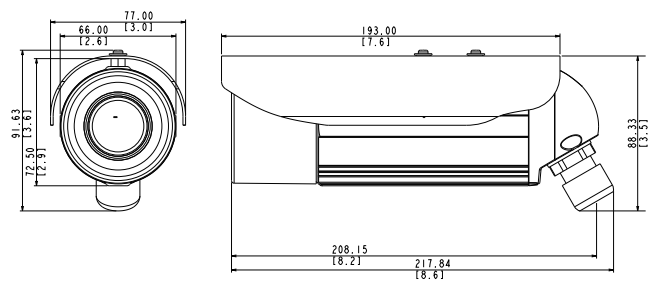

E41B

1MP Bullet with D/N, Adaptive IR, Basic WDR, Vari-focal Lens

- 1 Megapixel with 720p
- Day & Night with Adaptive IR LED
- Vari-focal Lens with f2.8-12mm / F1.4
- Basic WDR (74 dB)
- 30 fps at 1280 x 720
- Weatherproof (IP68) and Vandal Proof Metal Casing (IK10)

PHOTO INDICATION

DIMENSION DIAGRAM

ACCESSORY OPTIONS

Power Supply		
PPOE-0001		IEEE 802.3af PoE Injector for Class 1, 2 or 3 devices, with universal adapter

Camera Bracket		
PMAX-1107		Aluminum, max. load 10 kg (22.05 lb), tilt angle 90°, swivel angle 360°

Device Type	Bullet Camera
Image Sensor	Progressive Scan CMOS
Sensor Size	1/4"
Effective Pixels	1280 (H) x 800 (V) (1.02 MP)
Horizontal Resolution	700 TVL
Day / Night	Yes
Low Light Sensitivity	Standard
Minimum Illumination	Color: 0.1 lux at F1.4 (30 IRE, 2400°K); B/W: 0 lux (IR LED on)
Color to B/W Switch	ISP based switch, configurable
Mechanical IR Cut Filter	Yes
IR Sensitivity Range	700~1100nm
IR LED	Adaptive IR LED x 15 (850 nm)
IR Working Distance	30 m (0 lux, 30 IRE, Gain 255, Auto shutter mode)
Electronic Shutter	1/5 ~ 1/2,000 sec (manual mode); 1/5 ~ 1/10,000 sec (auto mode)
S/N Ratio	52 dB

• Interface

Digital Input	1, cable without connector
Digital Output	1, cable without connector
Local Storage	MicroSDHC/MicroSDXC memory card slot (card not included)

• General

Power Source / Consumption	PoE Class 2 (IEEE802.3af) / 4.32 W (IR on)
Weight	955 g (2.105 lb)
Dimensions (Ø x L)	77 mm x 218 mm (3.03" x 8.58")
Bundled Accessories	Bracket
Environmental Casing	Weatherproof (IP68 rated); Vandal proof metal casing (IK10)
Mount Type	Wall, Ceiling, Corner, Pole
Starting Temperature	-20 °C ~ 50 °C (-4 °F ~ 122 °F)
Operating Temperature	-40 °C ~ 50 °C (-40 °F ~ 122 °F)
Operating Humidity	10% ~ 85% RH
Approvals	CE (EN 55022 Class B, EN 55024), FCC (Part15 Subpart B Class B), IP68, NEMA 4X IK10 (metal casing), UL (for optional PoE injector)