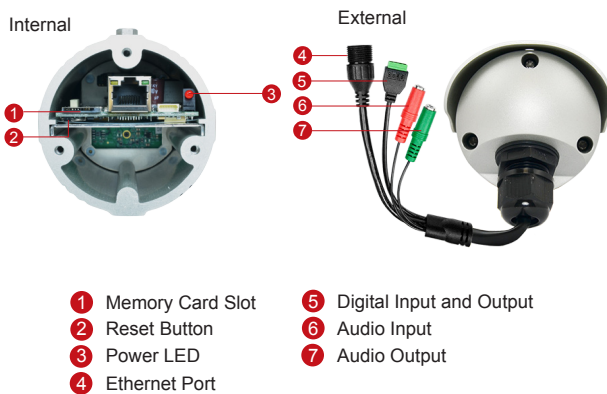

E41B

1MP Bullet with D/N, Adaptive IR, Basic WDR, Vari-focal Lens

- 1 Megapixel with 720p
- Day & Night with Adaptive IR LED
- Vari-focal Lens with f2.8-12mm / F1.4
- Basic WDR (74 dB)
- 30 fps at 1280 x 720
- Weatherproof (IP68) and Vandal Proof Metal Casing (IK10)

PHOTO INDICATION

DIMENSION DIAGRAM

ACCESSORY OPTIONS

Power Supply		
PPOE-0001		IEEE 802.3af PoE Injector for Class 1, 2 or 3 devices, with universal adapter

Camera Bracket		
PMAX-1107		Aluminum, max. load 10 kg (22.05 lb), tilt angle 90°, swivel angle 360°

• Lens

Focal Length / Aperture	Vari-focal, f2.8 - 12 mm / F1.4
Iris	Fixed iris
Focus	Manual focus
Mount Type	Board mount
Horizontal Viewing Angle	59.8° ~ 24.7°

• Video

Compression	H.264 (Baseline/ Main/ High profile), MJPEG
Maximum Frame Rate vs. Resolution	30 fps at 1280 x 720; 30 fps at 800 x 600; 30 fps at 640 x 480; 15 fps at 320 x 240
Multi-Streaming	Simultaneous dual streams based on two configurations
Bit Rate	28 Kbps - 6 Mbps (per stream)
Bit Rate Mode	Constant, Variable
Image Enhancement	Basic WDR (74 dB); White balance: automatic, hold, and manual; Brightness; Contrast; Sharpness(auto); Auto gain control; Digital noise reduction; Flickerless
Privacy Mask	4 configurable regions
Text Overlay	User defined text on video
On-Screen Graphics	User defined image layer on video
Image Orientation	Image flip, mirror & rotation