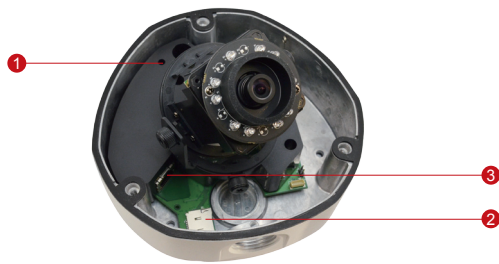

E86

3MP Outdoor Dome with D/N, Adaptive IR, Superior WDR, Vari-focal Lens

- 3 Megapixel with 1080p
- Day and night with Adaptive IR LED
- Vari-focal Lens with f2.8~12mm / F1.4
- Superior WDR (110 dB)
- 30 fps at 1920 x 1080
- Weatherproof (IP67) and Vandal Proof (IK10)

PHOTO INDICATION

- 1 Reset Button
- 2 Memory Card Slot
- 3 Ethernet Port

DIMENSION DIAGRAM

Unit: mm [inch]

ACCESSORY OPTIONS

Dome Cover		
PDCX-1101		4-inch, smoked, vandal proof

Popular Mounting Solutions	
Surface	Accessories not required
Wall	PMAX-0308 
Pendant	PMAX-0101 + PMAX-0103 
Corner	PMAX-0101 + PMAX-0305 + PMAX-0402 
Pole	PMAX-0101 + PMAX-0305 + PMAX-0503 
Flush	PMAX-1003 
Gang Box	PMAX-0804 

* For more mounting solutions, please refer to Project Planner on www.acti.com

PRODUCT SPECIFICATION**E86****• Device**

Device Type	Outdoor Dome Camera
Image Sensor	Progressive Scan CMOS
Sensor Size	1/3"
Effective Pixels	2048 (H) x 1536 (V) (3.15 MP)
Day / Night	Yes
Superior Low Light Sensitivity	No
Minimum Illumination	Color: 0.1 lux at F1.4 (30 IRE, 2400°K); B/W: 0 lux (IR LED on)
Color to B/W switch	ISP based switch, configurable
Mechanical IR Cut Filter	Yes
IR Sensitivity Range	700~1100nm
IR LED	Adaptive IR LED (IR Exposure Compensation) x 15 (850nm)
IR Working Distance	30 m (0 lux, 30 IRE, Gain 255, Auto shutter mode)
Electronic Shutter	1/5 ~ 1/2,000 sec (manual mode); 1/5 ~ 1/10,000 sec (auto mode)
TV Lines	1250
S/N Ratio	52 dB