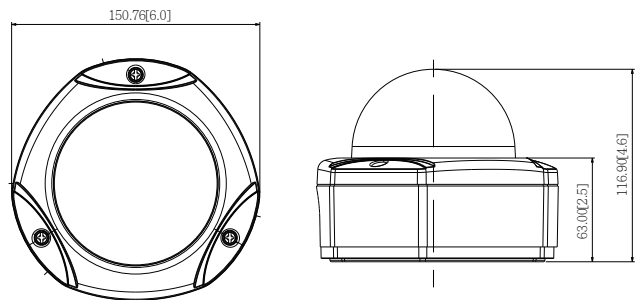

PHOTO INDICATION

- 1 Reset Button
- 2 Memory Card Slot
- 3 Ethernet Port

DIMENSION DIAGRAM

Unit: mm [inch]

ACCESSORY OPTIONS

Dome Cover		
PDCX-1101		4-inch, smoked, vandal proof

Popular Mounting Solutions	
Surface	Accessories not required
Wall	PMAX-0308 
Pendant	PMAX-0101 + PMAX-0103 
Corner	PMAX-0101 + PMAX-0305 + PMAX-0402 
Pole	PMAX-0101 + PMAX-0305 + PMAX-0503 
Flush	PMAX-1003 
Gang Box	PMAX-0804 

* For more mounting solutions, please refer to Project Planner on www.acti.com

PRODUCT SPECIFICATION**E86****• Device**

Device Type	Outdoor Dome Camera
Image Sensor	Progressive Scan CMOS
Sensor Size	1/3"
Effective Pixels	2048 (H) x 1536 (V) (3.15 MP)
Day / Night	Yes
Superior Low Light Sensitivity	No
Minimum Illumination	Color: 0.1 lux at F1.4 (30 IRE, 2400°K); B/W: 0 lux (IR LED on)
Color to B/W switch	ISP based switch, configurable
Mechanical IR Cut Filter	Yes
IR Sensitivity Range	700~1100nm
IR LED	Adaptive IR LED (IR Exposure Compensation) x 15 (850nm)
IR Working Distance	30 m (0 lux, 30 IRE, Gain 255, Auto shutter mode)
Electronic Shutter	1/5 ~ 1/2,000 sec (manual mode); 1/5 ~ 1/10,000 sec (auto mode)
TV Lines	1250
S/N Ratio	52 dB

• Interface

Local Storage	MicroSDHC/MicroSDXC memory card slot (card not included)
---------------	--

• General

Power Source / Consumption	PoE Class 2 (IEEE802.3af) / 5.39 W (IR on)
Weight	1015 g (2.24lb)
Dimensions (Ø x H)	150.76 mm x 116.9 mm (6" x 4.6")
Environmental Casing	Weatherproof (IP67 rated); Vandal proof (IK10 rated); Transparent dome cover
Mount Type	Surface, Pendant, Wall, Corner, Pole, Flush, Gang box
Starting Temperature	-20°C ~ 50°C (-4°F ~ 122°F)
Operating Temperature	-40°C ~ 50°C (-40°F ~ 122°F)
Operating Humidity	10% ~ 85% RH
Approvals	CE (EN 55022 Class B, EN 55024), FCC (Part15 Subpart B Class B), IK10, IP67, NEMA 4X