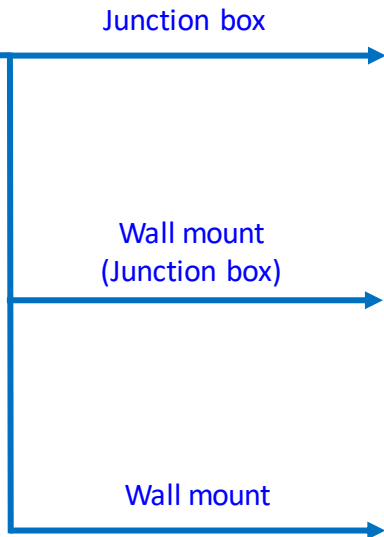

TR-WM06-I-IN
Wall mount

TR-UV06-A-IN
Horizontal Pole
mount

TR-UP06-IN
Pole mount

Dome camera mount

Dome camera mount

Dome camera mount

Fisheye camera mount

Dome camera Indoor pendent mount

*Release: 2019Q1

Junction box

IPC323X series + TR-JB04-C-IN

PRIME series
IPC363X + TR-JB03-H-IN

PRIME series
IPC361X S/E

EASY series
IPC361XL + TR-JB03-I-IN

IPC32X S/E/L
series
IPC31X + TR-JB03-G-IN

868 fisheye + TR-JB04-D-IN