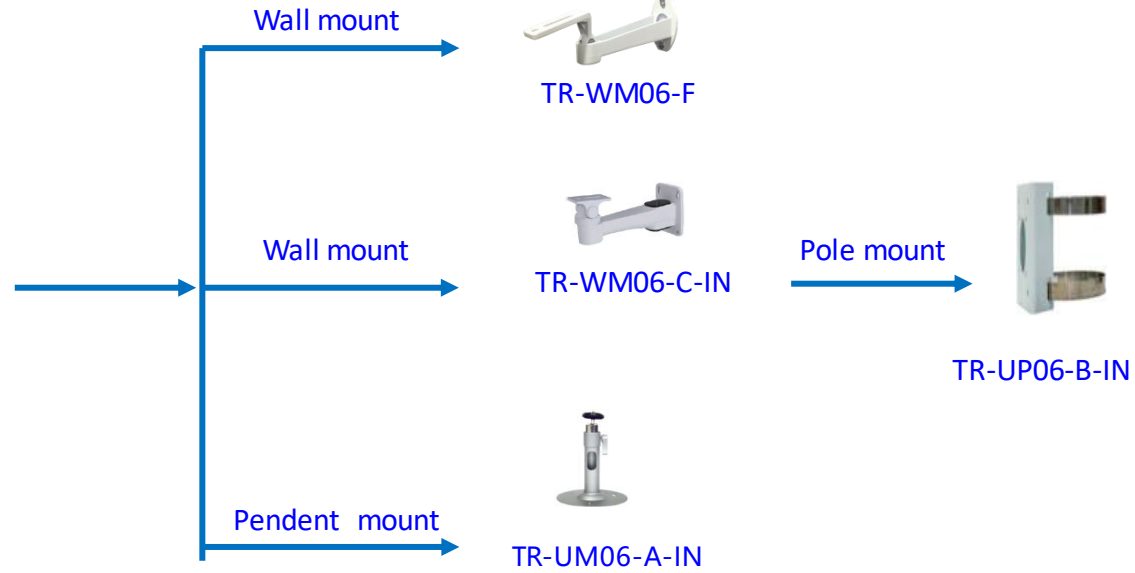

NPT 3/4" Plastic Waterproof joint

Optional

TR-A01-IN

Pole mount

Recommended side outlet for cable

TR-UP06-C-IN

NPT 3/4" Plastic Waterproof joint

Optional

TR-A01-IN

Pole mount

Recommended side outlet for cable

TR-UP06-C-IN

Bullet camera mount

IPC2C22

Mini Bullet camera mount

PTZ camera mount

IPC62xx Series
IPC63xx Series

PTZ camera mount

Pendent mount adaptor is for **indoor**.
Outdoor installation should take care of waterproof.

Indoor PTZ camera mount

The logo for Uniview, featuring the word "uniview" in a white, lowercase, sans-serif font. A thin white line arches over the "i" and "v". The text is centered within a white graphic element that consists of a horizontal line with rounded ends, forming a shallow U-shape that frames the text from below and sides.