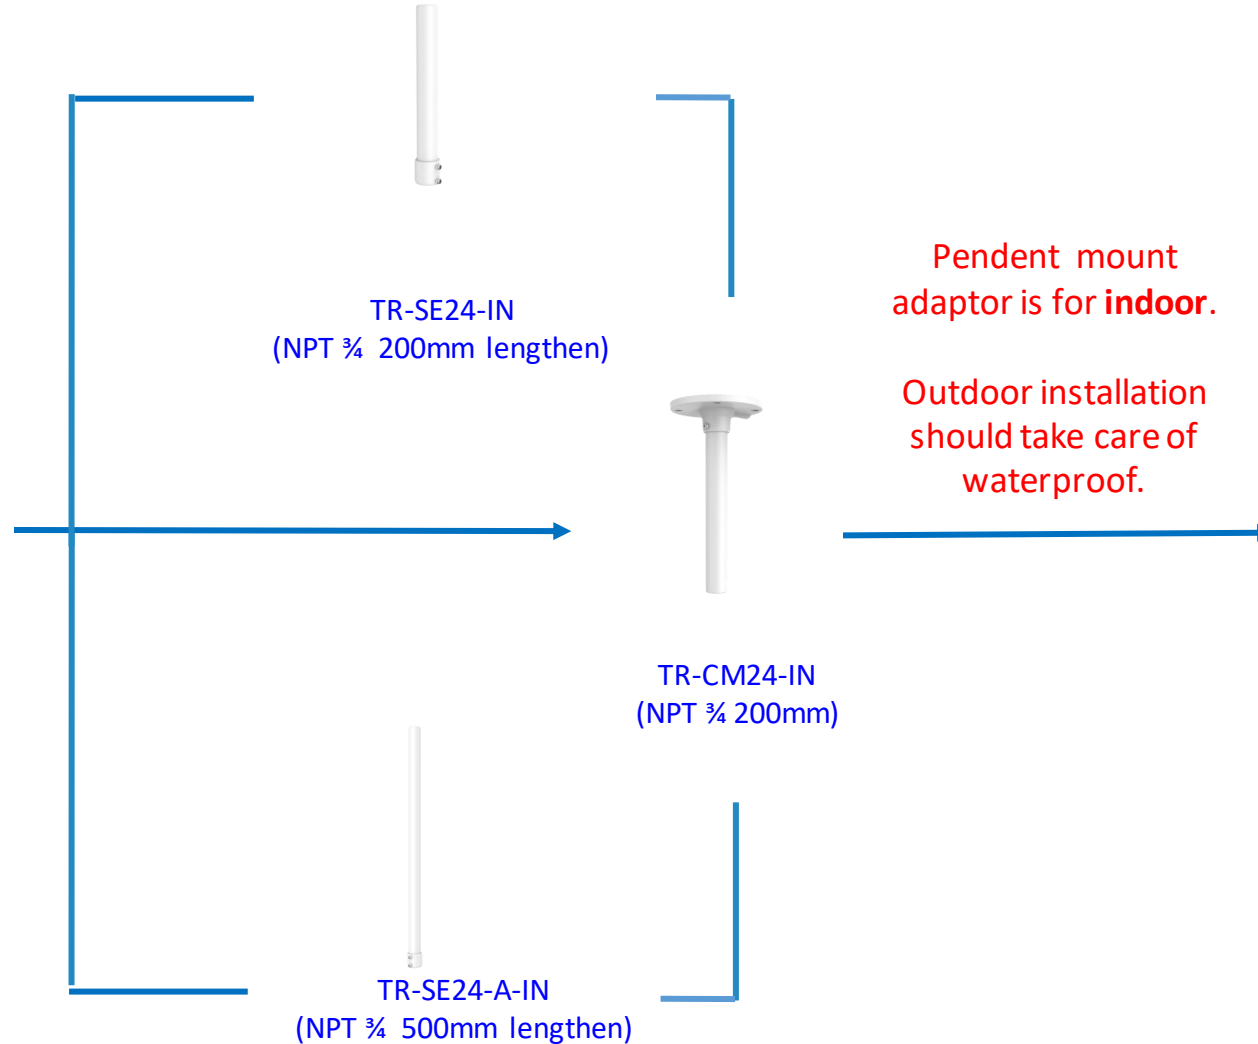

Dome camera Indoor pendent mount

*Release: 2019Q1

IPC323X series + TR-JB04-C-IN

PRIME series
IPC363X + TR-JB03-H-IN

PRIME series
IPC361X S/E

EASY series
IPC361XL + TR-JB03-I-IN

IPC32X S/E/L
series
IPC31X + TR-JB03-G-IN

868 fisheye + TR-JB04-D-IN

814 fisheye + TR-JB03-H-IN

Indoor pendent mount