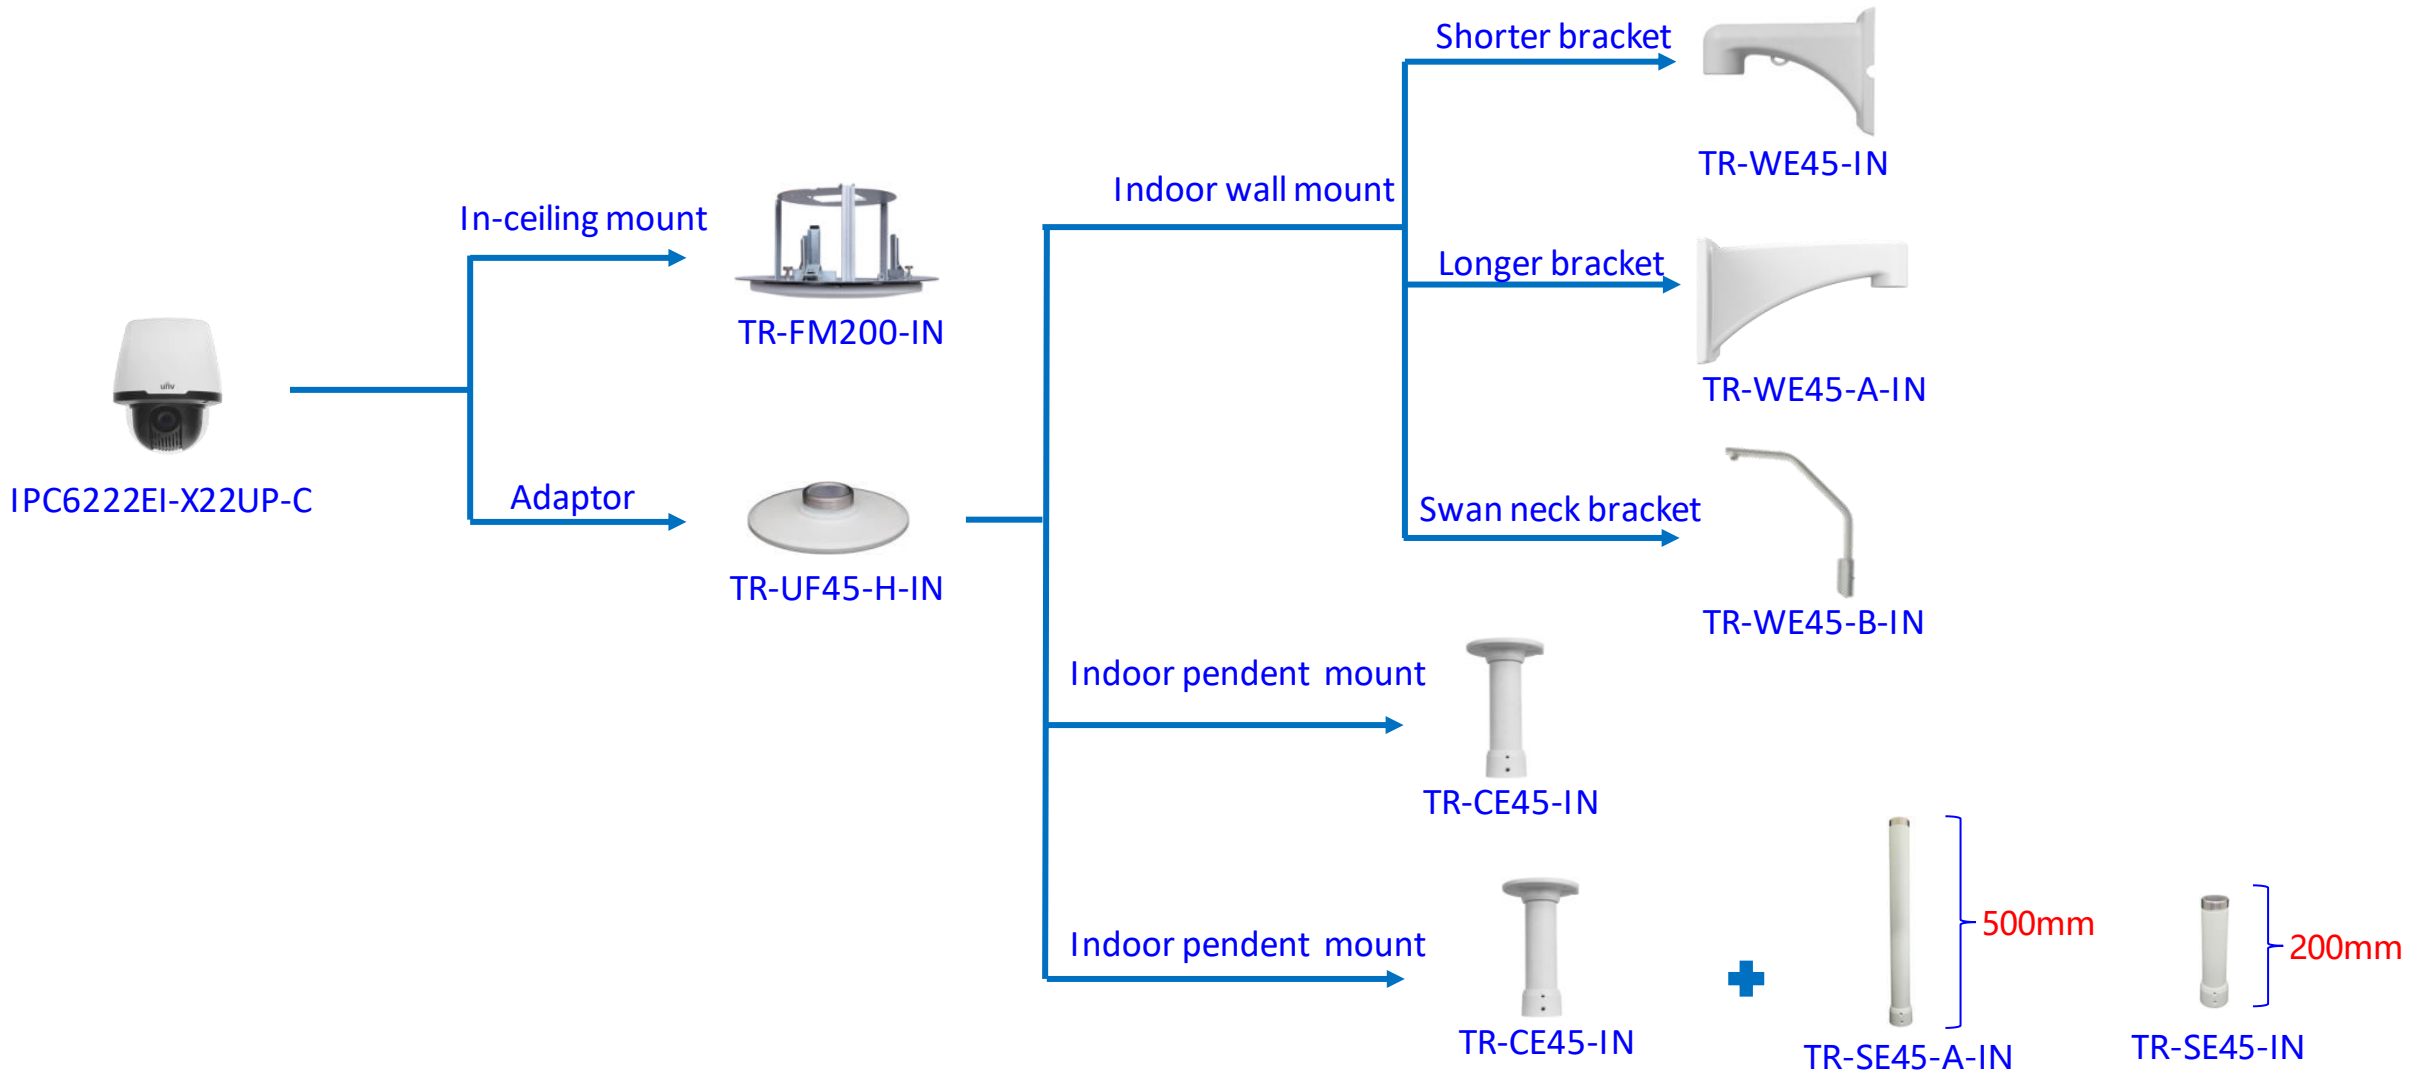

TR-A01-IN

Pole mount

Recommended side outlet for cable

TR-UP06-C-IN

Bullet camera mount

IPC2C22

Mini Bullet camera mount

PTZ camera mount

IPC62xx Series
IPC63xx Series

PTZ camera mount

Pendent mount adaptor is for **indoor**.
Outdoor installation should take care of waterproof.

Indoor PTZ camera mount

The logo for Uniview, featuring the word "uniview" in a white, lowercase, sans-serif font. A thin white line arches over the "i" and "v". The text is centered within a white graphic element that consists of a horizontal line with rounded ends, forming a shallow U-shape that frames the text from below and sides.