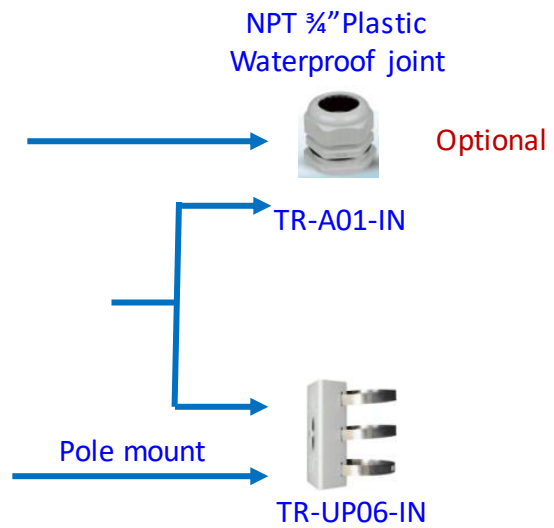

IPC Accessories Installation Guide

2019-08-28

Box camera mount

Box camera mount

IPC54X/IPC56X series

HS-217S-B-NB

HS-217SHB-B-NB

HS-217SHB-IR-B-NB

TR-WM06-I-IN
Wall mount

TR-UV06-A-IN
Horizontal Pole
mount

TR-UP06-IN
Pole mount

Dome camera mount

Dome camera mount

Dome camera mount

Fisheye camera mount

Dome camera Indoor pendent mount

*Release: 2019Q1

Junction box

IPC323X series + TR-JB04-C-IN

PRIME series
IPC363X + TR-JB03-H-IN

PRIME series
IPC361X S/E

EASY series
IPC361XL + TR-JB03-I-IN

IPC32X S/E/L
series
IPC31X + TR-JB03-G-IN

868 fisheye + TR-JB04-D-IN