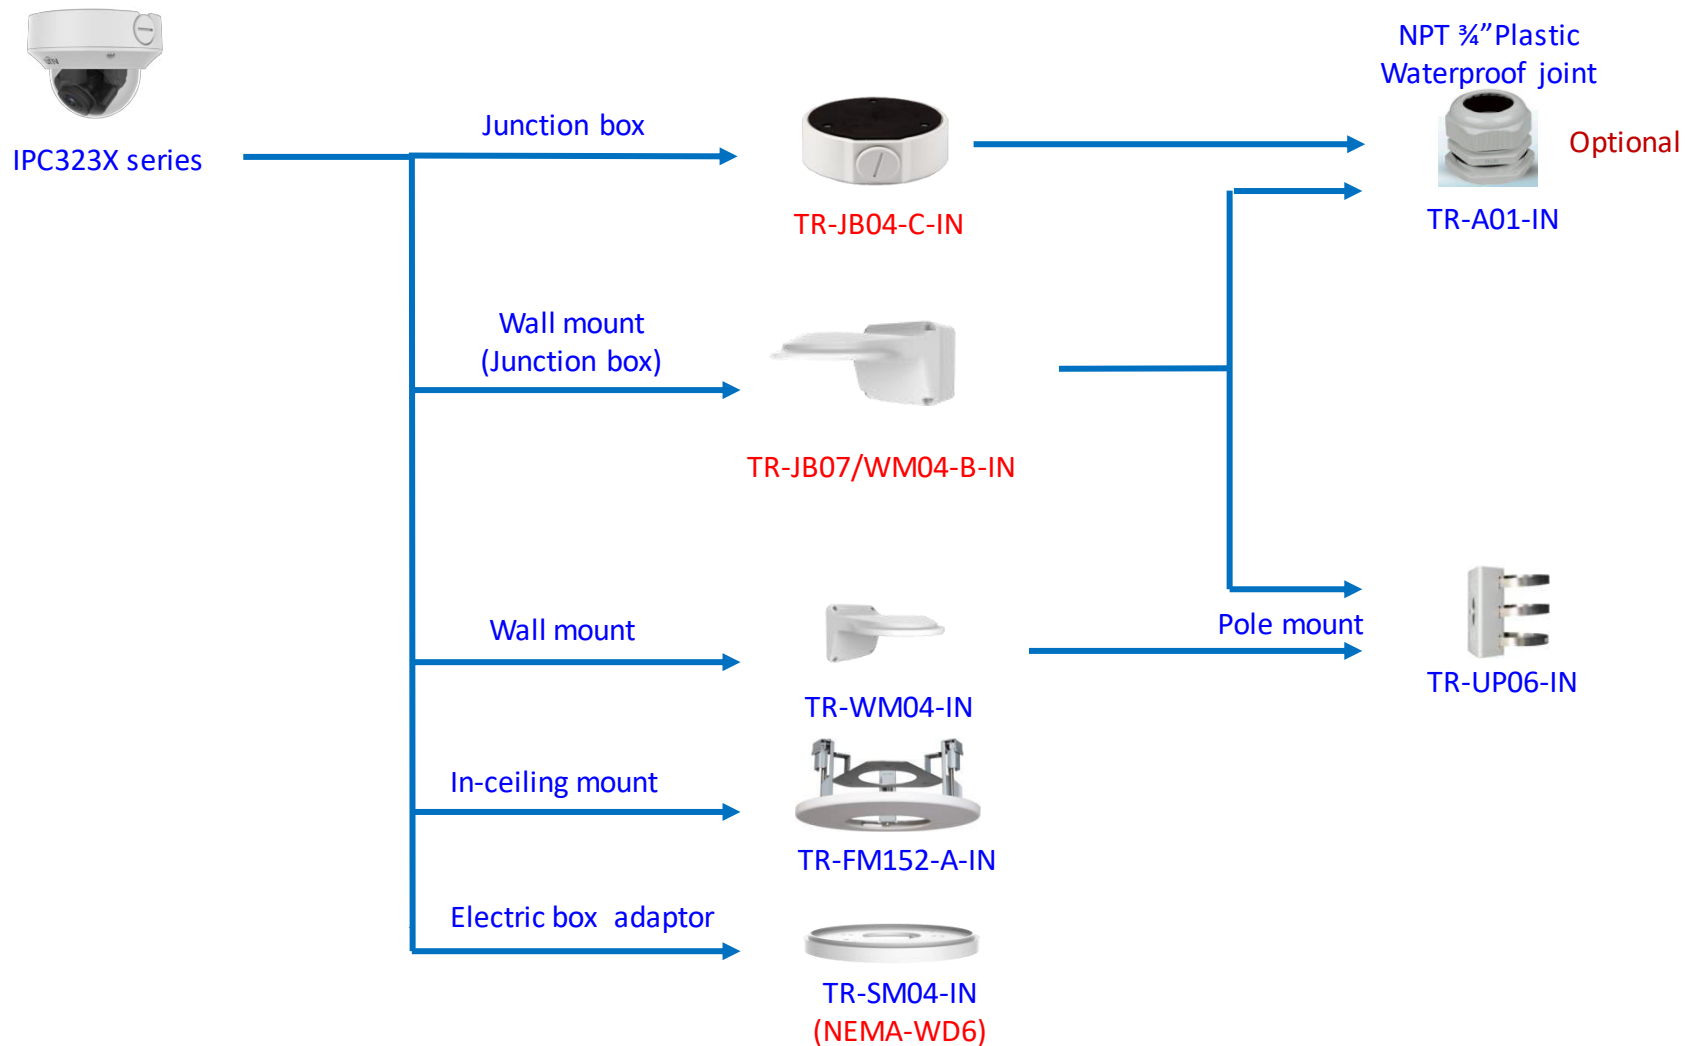

IPC Accessories Installation Guide

2019-08-28

Box camera mount

Box camera mount

IPC54X/IPC56X series

HS-217S-B-NB

HS-217SHB-B-NB

HS-217SHB-IR-B-NB

TR-WM06-I-IN
Wall mount

TR-UV06-A-IN
Horizontal Pole
mount

TR-UP06-IN
Pole mount

Dome camera mount

Dome camera mount

Dome camera mount

Fisheye camera mount

Dome camera Indoor pendent mount

*Release: 2019Q1

Junction box

IPC323X series + TR-JB04-C-IN

PRIME series
IPC363X + TR-JB03-H-IN

PRIME series
IPC361X S/E

EASY series
IPC361XL + TR-JB03-I-IN

IPC32X S/E/L
series
IPC31X + TR-JB03-G-IN

868 fisheye + TR-JB04-D-IN

TR-JB07-D-IN

TR-JB06-A-IN

Pole mount

TR-UP06-B-IN

Junction box

TR-JB07-D-IN

Pole mount

TR-UP06-B-IN