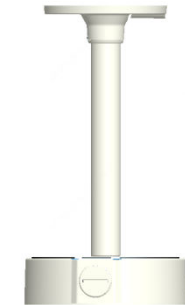

TR-WM06-I-IN
Wall mount

TR-UV06-A-IN
Horizontal Pole
mount

TR-UP06-IN
Pole mount

Dome camera mount

Dome camera mount

Dome camera mount

Fisheye camera mount

Dome camera Indoor pendent mount

*Release: 2019Q1

Junction box

IPC323X series + TR-JB04-C-IN

PRIME series
IPC363X + TR-JB03-H-IN

PRIME series
IPC361X S/E

EASY series
IPC361XL + TR-JB03-I-IN

IPC32X S/E/L
series
IPC31X + TR-JB03-G-IN

868 fisheye + TR-JB04-D-IN

814 fisheye + TR-JB03-H-IN

Indoor pendent mount

Bullet camera mount

IPC232X/ 222X series

IPC74X series

26X series

IPC252 series

Junction box