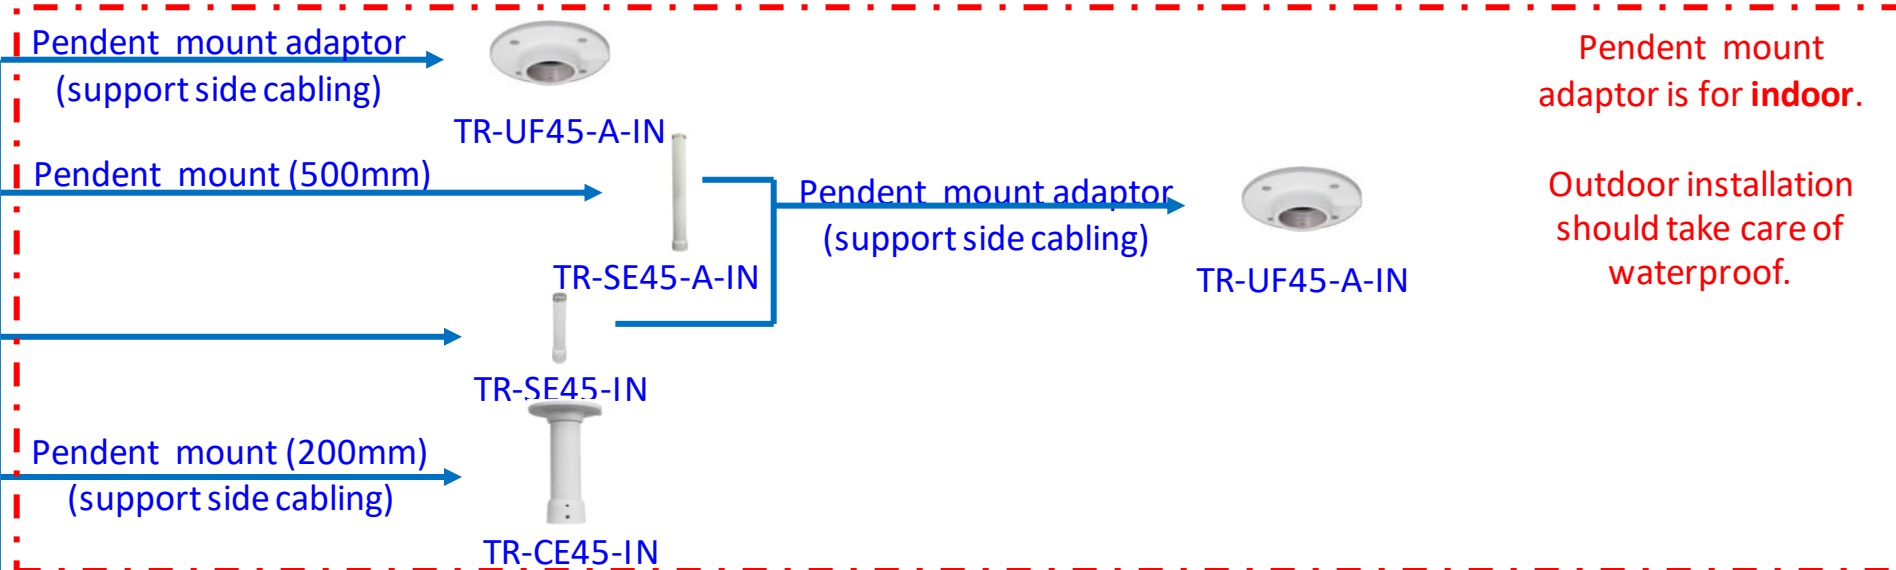

PTZ camera mount

Pendent mount adaptor is for **indoor**.
Outdoor installation should take care of waterproof.