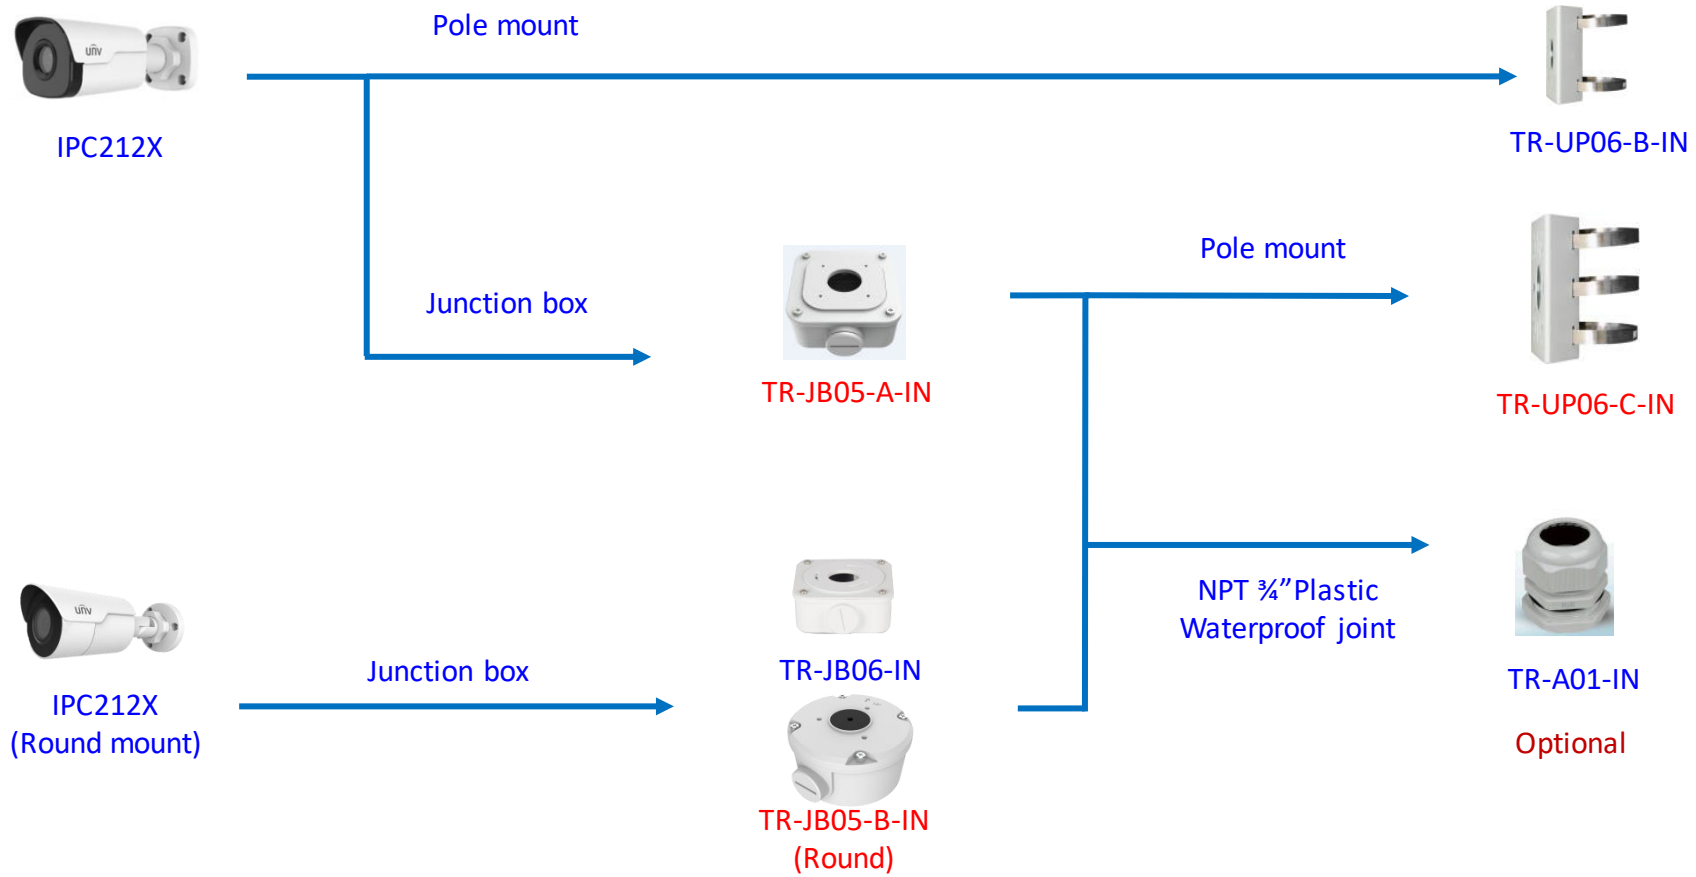

TR-JB07-D-IN

TR-JB06-A-IN

Pole mount

TR-UP06-B-IN

Junction box

TR-JB07-D-IN

Pole mount

TR-UP06-B-IN

NPT 3/4" Plastic Waterproof joint

Optional

TR-A01-IN

Pole mount

Recommended side outlet for cable

TR-UP06-C-IN

NPT 3/4" Plastic Waterproof joint

Optional

TR-A01-IN

Pole mount

Recommended side outlet for cable

TR-UP06-C-IN

Bullet camera mount

IPC2C22

Mini Bullet camera mount

PTZ camera mount

IPC62xx Series
IPC63xx Series

PTZ camera mount

Pendent mount adaptor is for **indoor**.
Outdoor installation should take care of waterproof.

Indoor PTZ camera mount

The logo for Uniview, featuring the word "uniview" in a white, lowercase, sans-serif font. A thin white line arches over the "i" and "v". The text is centered within a white graphic element that consists of a horizontal line with rounded ends, forming a shallow U-shape that frames the text from below and sides.