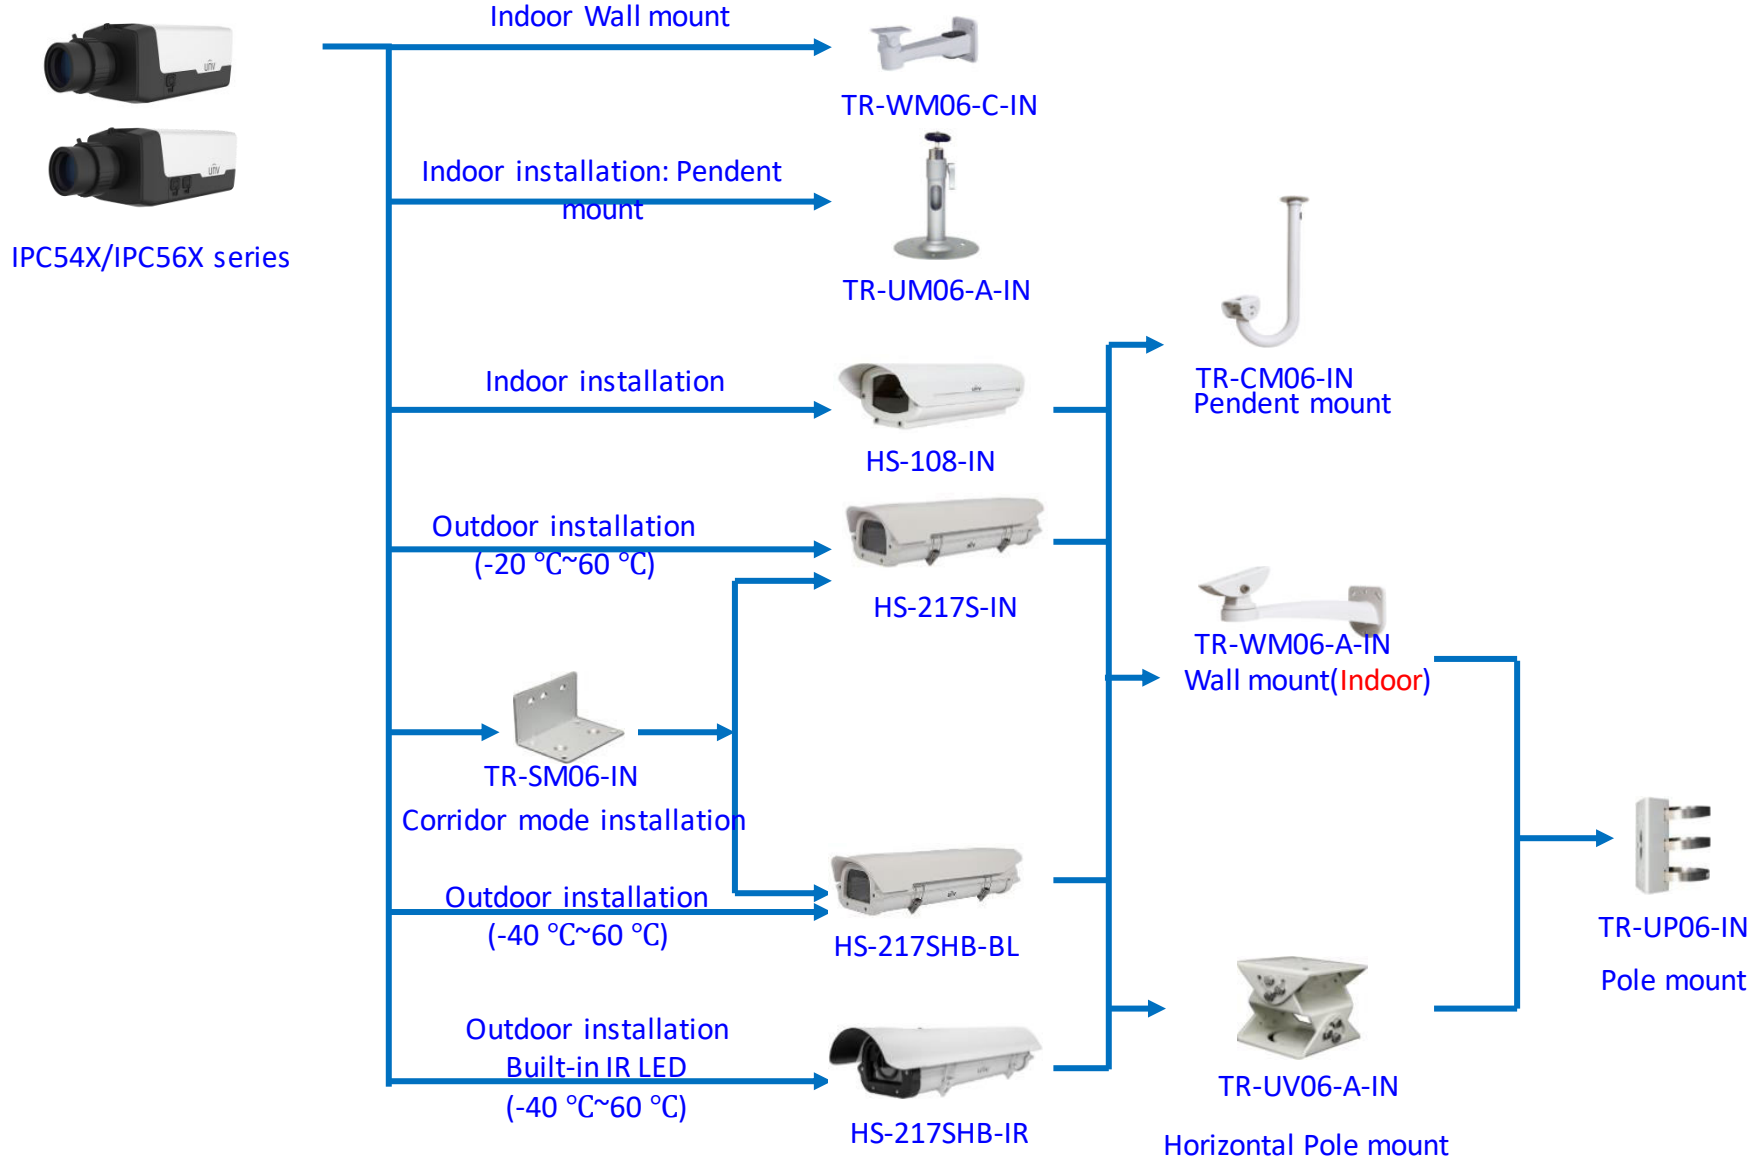

IPC Accessories Installation Guide

2019-08-28

Box camera mount

Box camera mount

IPC54X/IPC56X series

HS-217S-B-NB

HS-217SHB-B-NB

HS-217SHB-IR-B-NB

TR-WM06-I-IN
Wall mount

TR-UV06-A-IN
Horizontal Pole
mount

TR-UP06-IN
Pole mount

Dome camera mount

Dome camera mount

Dome camera mount

Fisheye camera mount

Dome camera Indoor pendent mount

*Release: 2019Q1

Junction box

IPC323X series + TR-JB04-C-IN

PRIME series
IPC363X + TR-JB03-H-IN

PRIME series
IPC361X S/E

EASY series
IPC361XL + TR-JB03-I-IN

IPC32X S/E/L
series
IPC31X + TR-JB03-G-IN

868 fisheye + TR-JB04-D-IN

814 fisheye + TR-JB03-H-IN

Indoor pendent mount

Bullet camera mount

IPC232X/ 222X series

IPC74X series

26X series

IPC252 series

Junction box