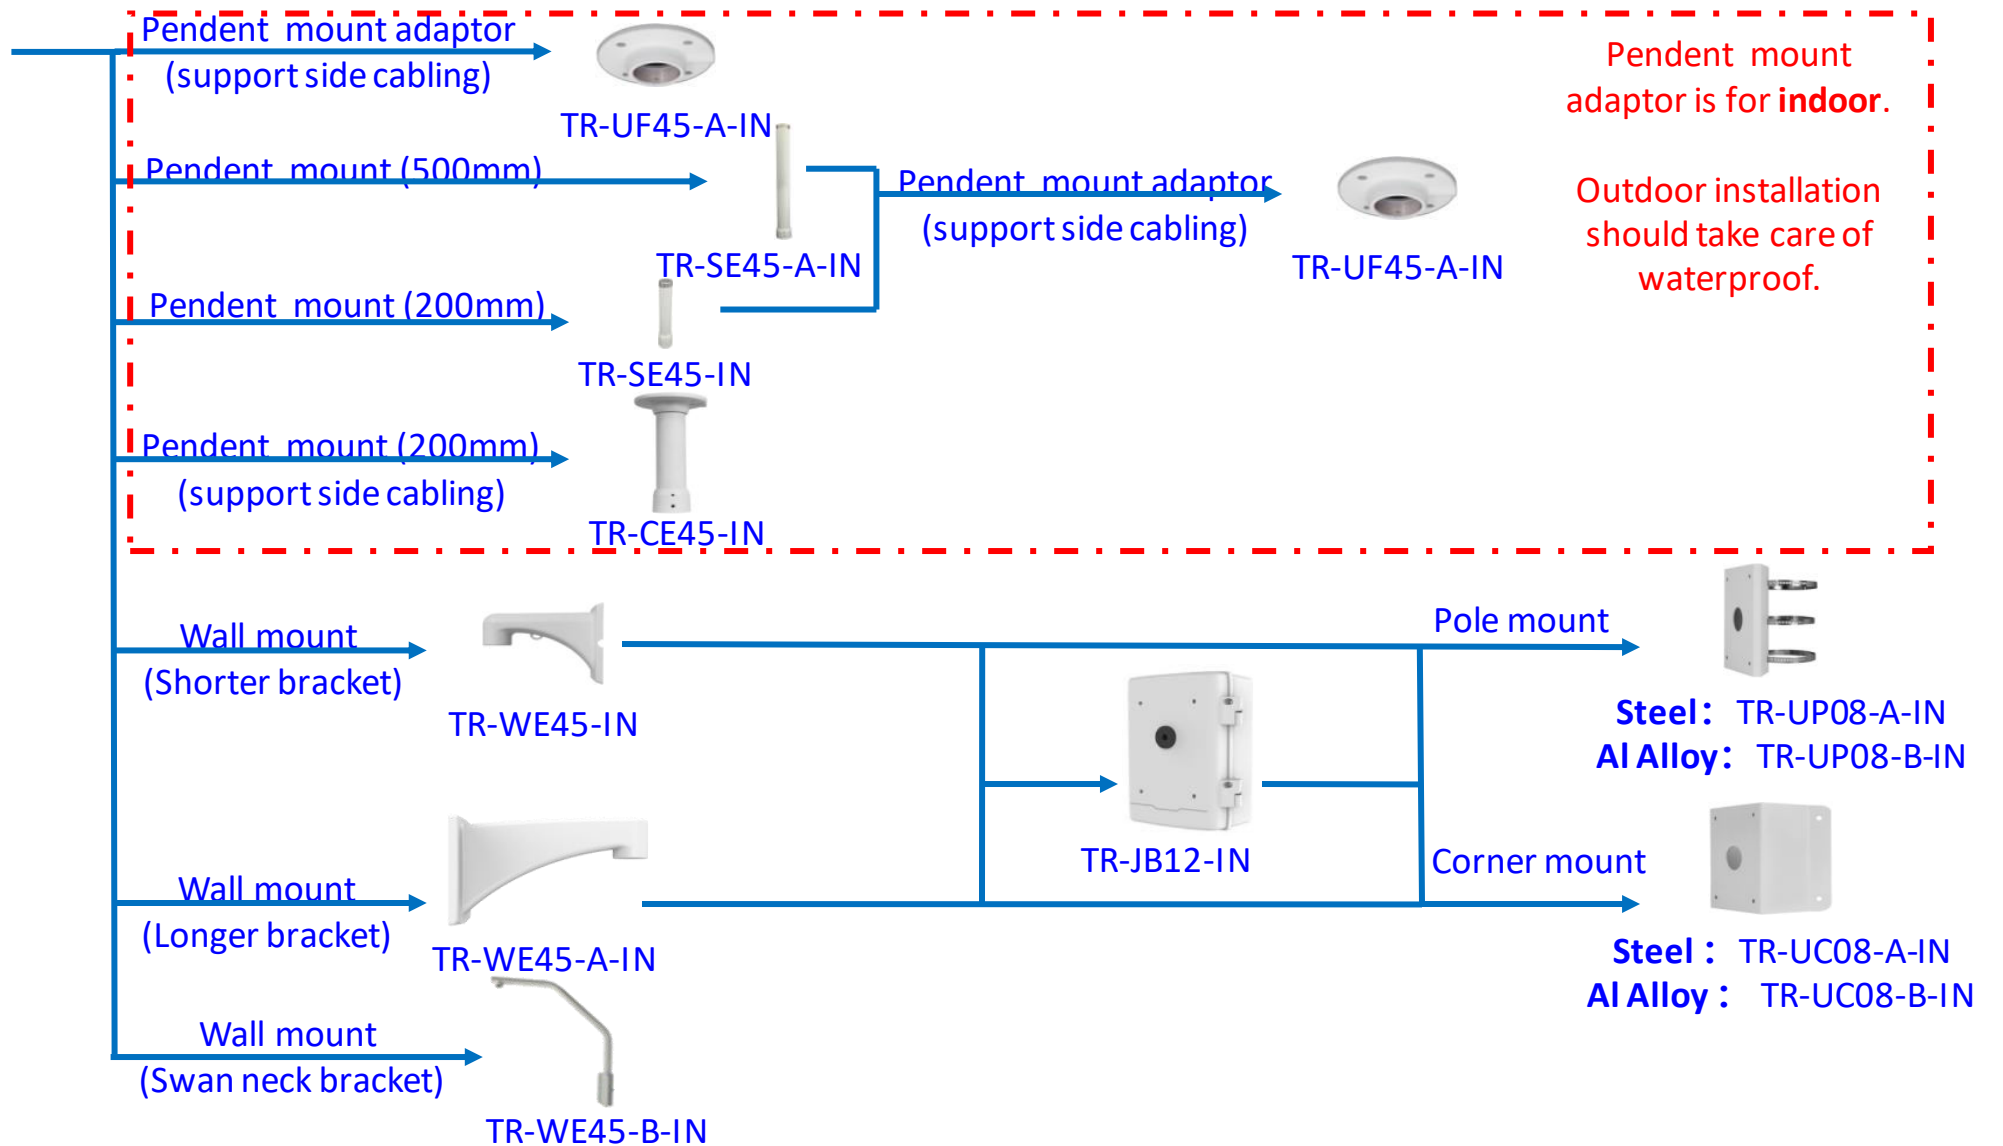

NPT 3/4" Plastic Waterproof joint

Optional

TR-A01-IN

Pole mount

Recommended side outlet for cable

TR-UP06-C-IN

NPT 3/4" Plastic Waterproof joint

Optional

TR-A01-IN

Pole mount

Recommended side outlet for cable

TR-UP06-C-IN

Bullet camera mount

IPC2C22

Mini Bullet camera mount

PTZ camera mount

IPC62xx Series
IPC63xx Series

PTZ camera mount

Pendent mount adaptor is for **indoor**.
Outdoor installation should take care of waterproof.

Indoor PTZ camera mount

The logo for Uniview, featuring the word "uniview" in a white, lowercase, sans-serif font. A thin white line arches over the "i" and "v". The text is centered within a white graphic element that consists of a horizontal line with rounded ends, forming a shallow U-shape that frames the text from below and sides.