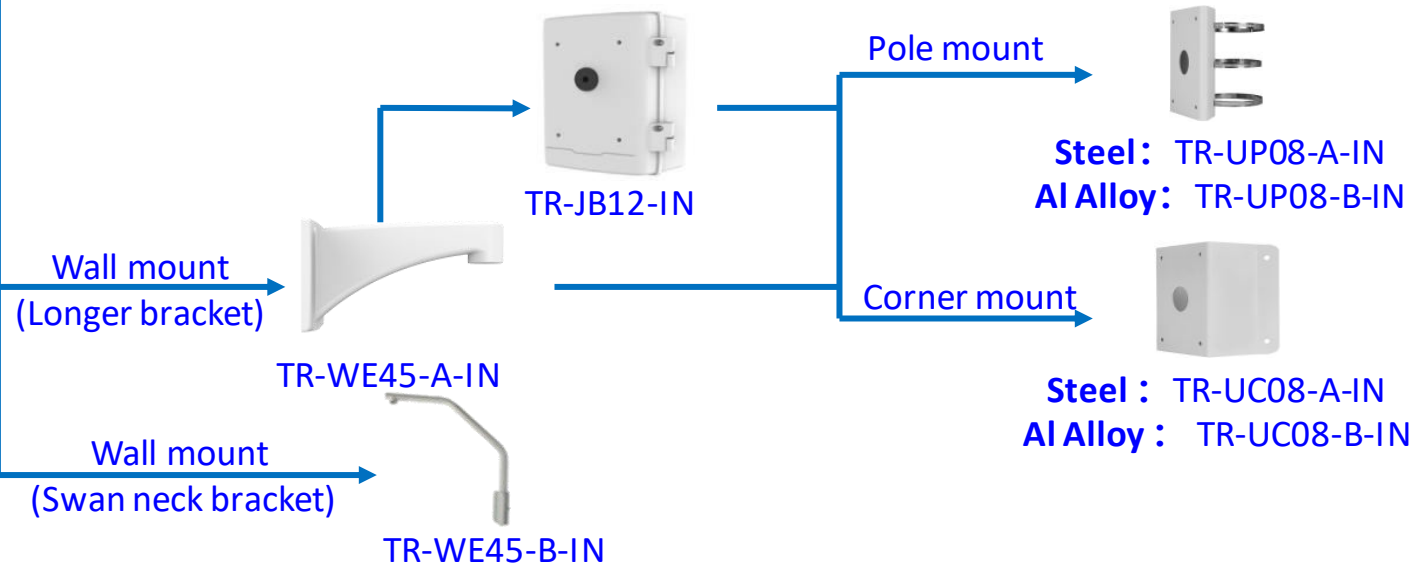

NPT 3/4" Plastic Waterproof joint

Optional

TR-A01-IN

Pole mount

Recommended side outlet for cable

TR-UP06-C-IN

NPT 3/4" Plastic Waterproof joint

Optional

TR-A01-IN

Pole mount

Recommended side outlet for cable

TR-UP06-C-IN

Bullet camera mount

IPC2C22

Mini Bullet camera mount

PTZ camera mount

IPC62xx Series
IPC63xx Series

PTZ camera mount

Pendent mount adaptor is for **indoor**.
Outdoor installation should take care of waterproof.

Indoor PTZ camera mount

The logo for Uniview, featuring the word "uniview" in a white, lowercase, sans-serif font. A thin white line arches over the "i" and "v". The text is centered within a white graphic element that consists of a horizontal line with rounded ends, forming a shallow U-shape that frames the text from below and sides.