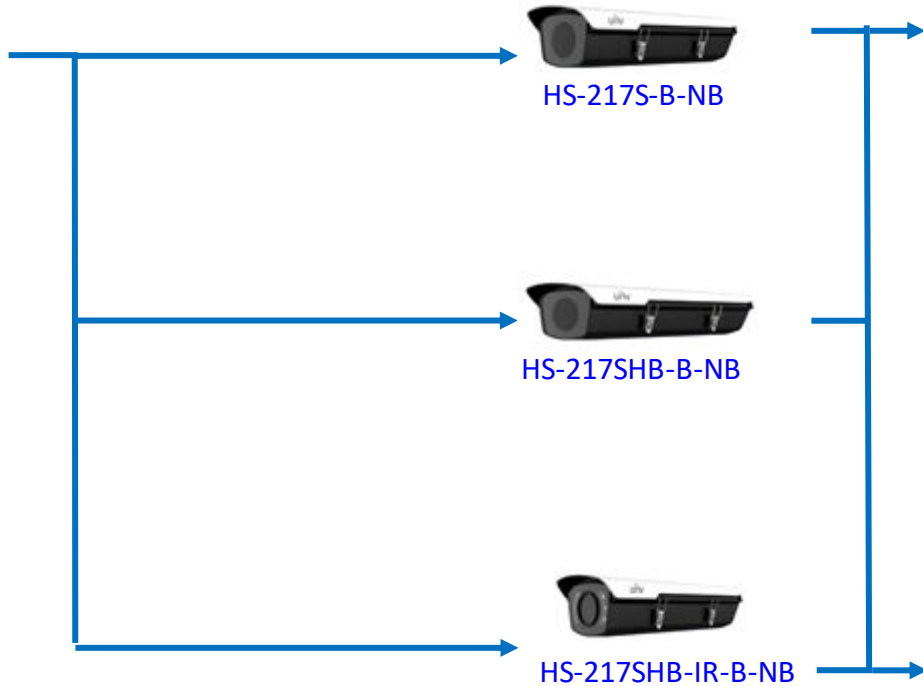

IPC Accessories Installation Guide

2019-08-28

Box camera mount

Box camera mount

IPC54X/IPC56X series

HS-217S-B-NB

HS-217SHB-B-NB

HS-217SHB-IR-B-NB

TR-WM06-I-IN
Wall mount

TR-UV06-A-IN
Horizontal Pole
mount

TR-UP06-IN
Pole mount

Dome camera mount

Dome camera mount

Dome camera mount

Fisheye camera mount

Dome camera Indoor pendent mount

*Release: 2019Q1

Junction box

IPC323X series + TR-JB04-C-IN

PRIME series
IPC363X + TR-JB03-H-IN

PRIME series
IPC361X S/E

EASY series
IPC361XL + TR-JB03-I-IN

IPC32X S/E/L
series
IPC31X + TR-JB03-G-IN

868 fisheye + TR-JB04-D-IN