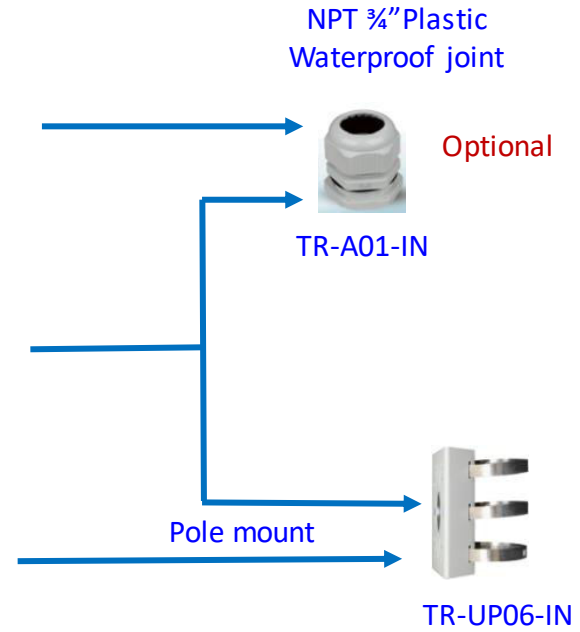

TR-WM06-I-IN
Wall mount

TR-UV06-A-IN
Horizontal Pole
mount

TR-UP06-IN
Pole mount

Dome camera mount

Dome camera mount

Dome camera mount

Fisheye camera mount

Dome camera Indoor pendent mount

*Release: 2019Q1

Junction box

IPC323X series + TR-JB04-C-IN

PRIME series
IPC363X + TR-JB03-H-IN

PRIME series
IPC361X S/E

EASY series
IPC361XL + TR-JB03-I-IN

IPC32X S/E/L
series
IPC31X + TR-JB03-G-IN

868 fisheye + TR-JB04-D-IN