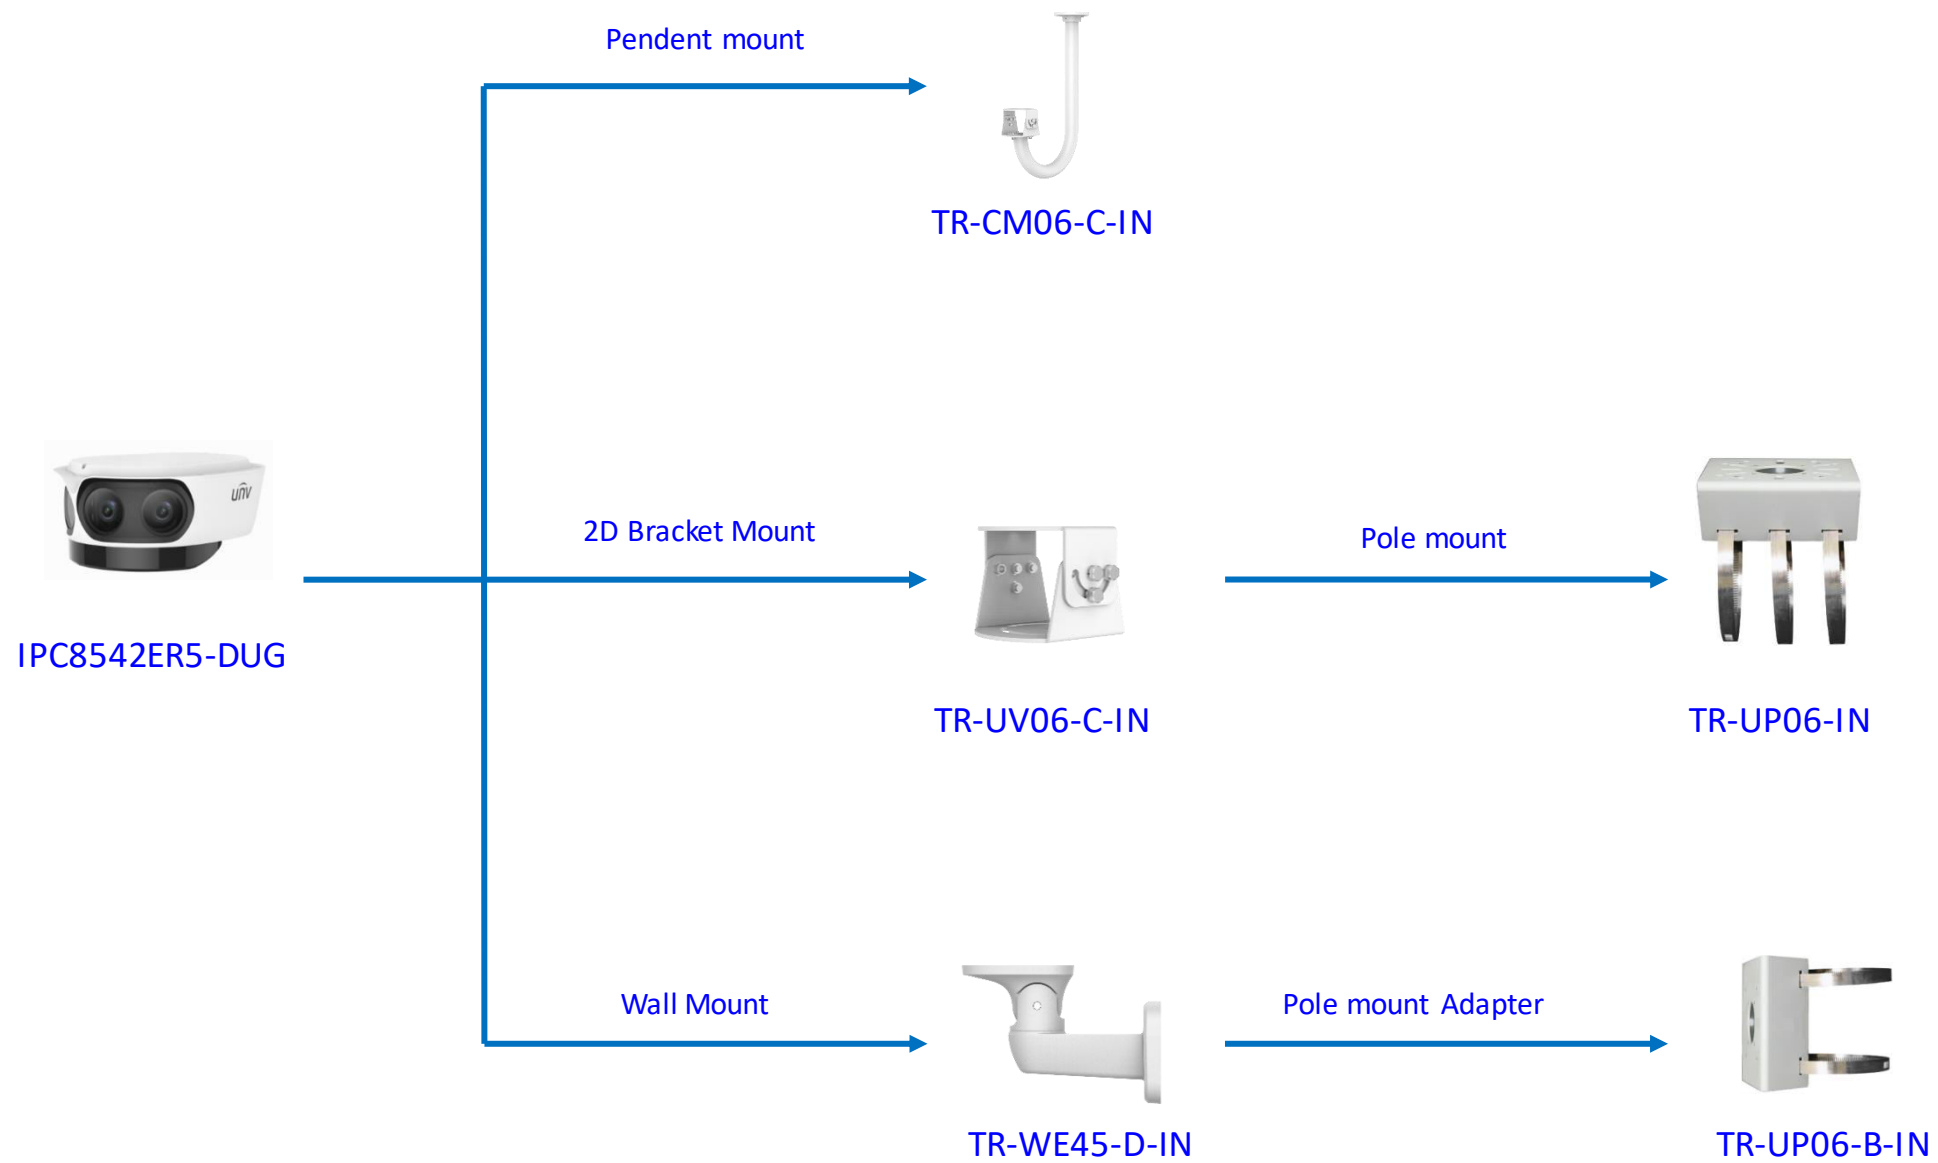

NPT 3/4" Plastic Waterproof joint

Optional

TR-A01-IN

Pole mount

Recommended side outlet for cable

TR-UP06-C-IN

NPT 3/4" Plastic Waterproof joint

Optional

TR-A01-IN

Pole mount

Recommended side outlet for cable

TR-UP06-C-IN

Bullet camera mount

IPC2C22

Mini Bullet camera mount

PTZ camera mount

IPC62xx Series
IPC63xx Series

PTZ camera mount

Pendent mount adaptor is for **indoor**.
Outdoor installation should take care of waterproof.

Indoor PTZ camera mount

The logo for Uniview, featuring the word "uniview" in a white, lowercase, sans-serif font. A thin white line arches over the "i" and "v". The text is centered within a white graphic element that consists of a horizontal line with rounded ends, forming a shallow U-shape that frames the text from below and sides.