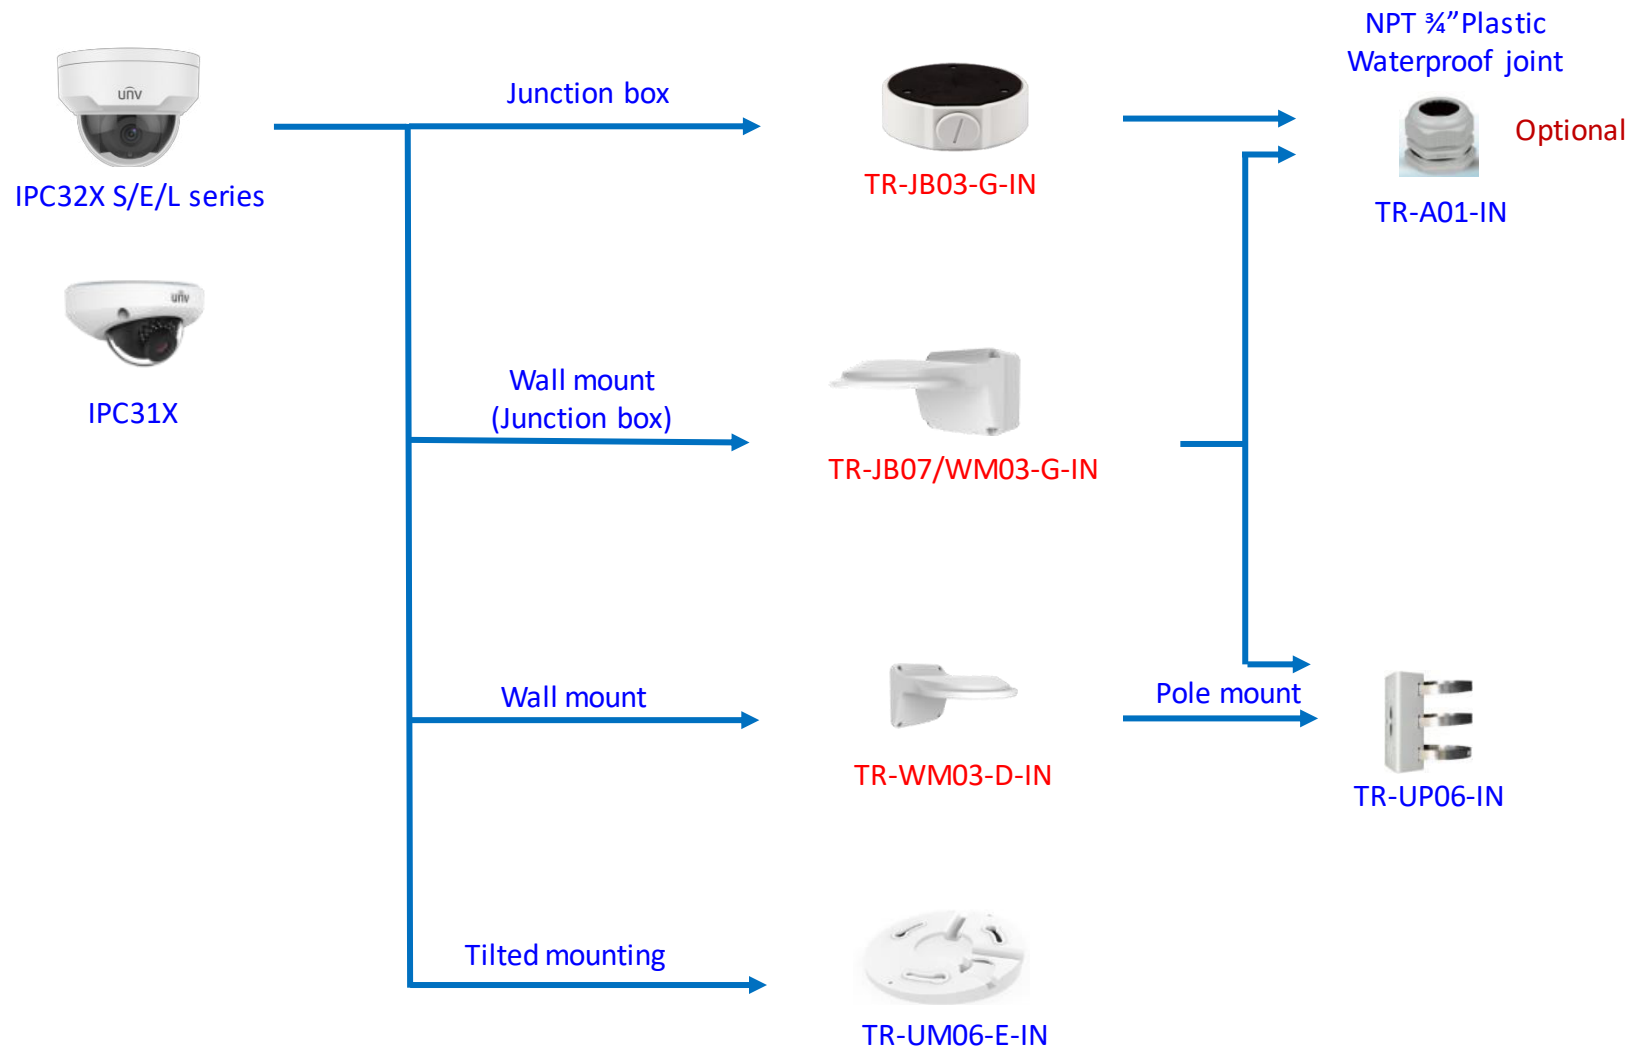

IPC Accessories Installation Guide

2019-08-28

Box camera mount

Box camera mount

IPC54X/IPC56X series

HS-217S-B-NB

HS-217SHB-B-NB

HS-217SHB-IR-B-NB

TR-WM06-I-IN
Wall mount

TR-UV06-A-IN
Horizontal Pole
mount

TR-UP06-IN
Pole mount

Dome camera mount

Dome camera mount

Dome camera mount

Fisheye camera mount

Dome camera Indoor pendent mount

*Release: 2019Q1

Junction box

IPC323X series + TR-JB04-C-IN

PRIME series
IPC363X + TR-JB03-H-IN

PRIME series
IPC361X S/E

EASY series
IPC361XL + TR-JB03-I-IN

IPC32X S/E/L
series
IPC31X + TR-JB03-G-IN

868 fisheye + TR-JB04-D-IN

NPT 3/4" Plastic Waterproof joint

Optional

TR-A01-IN

Pole mount

Recommended side outlet for cable

TR-UP06-C-IN

NPT 3/4" Plastic Waterproof joint

Optional