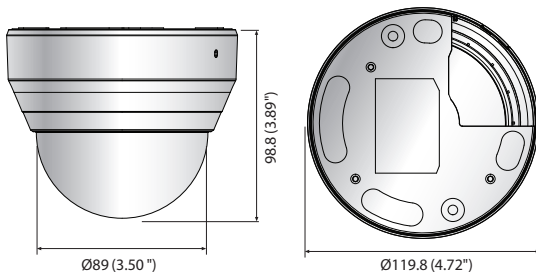

Dimensions

Unit : mm (inch)

Accessories (Optional)

LND-6071R