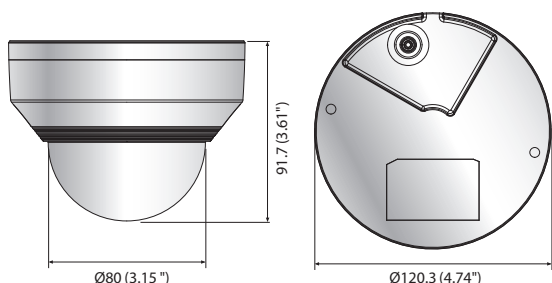

## Key Features

- Max. 2 megapixel (1920 x 1080) resolution
- Built-in 3mm fixed lens (LNV-6011R)  
4mm fixed lens (LNV-6021R)  
6mm fixed lens (LNV-6031R)
- Max. 30fps@all resolutions (H.264)
- H.264, MJPEG codec supported, Multiple streaming
- Day & Night (ICR), WDR (120dB)
- Tampering, Motion detection
- Micro SD/SDHC memory slot (Max. 32GB), PoE
- Hallway view, WiseStreamII support
- IR viewable length 30m
- IP66, IK10 support

## Dimensions

Unit : mm (inch)