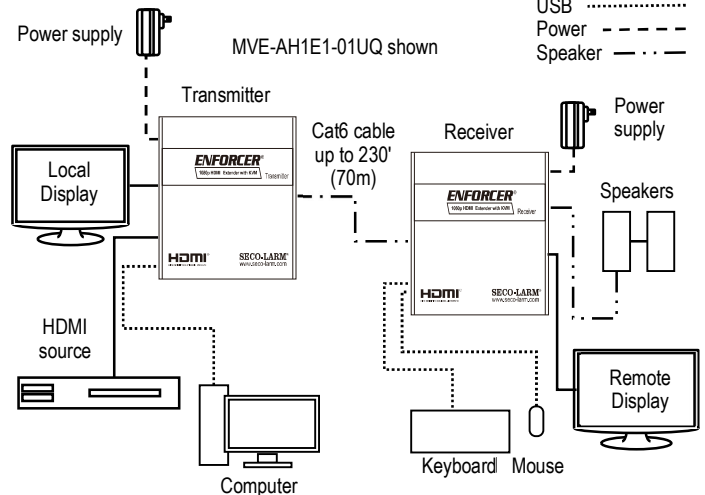

Sample Application

Cable Legend

- HDMI —————
- Cat6 - - - - -
- USB ·······
- Power - - - - -
- Speaker - · - · -

*MVE-AH1E1-42UQ only

SECO-LARM® U.S.A., Inc.

16842 Millikan Avenue, Irvine, CA 92606

Phone: (949) 261-2999 | (800) 662-0800 Fax: (949) 261-7326

Website: www.seco-larm.com Email: sales@seco-larm.com

Copyright © 2022 SECO-LARM U.S.A., Inc. All rights reserved. All trademarks are the property of SECO-LARM U.S.A., Inc. or their respective owners. The SECO-LARM policy is one of continual development. For that reason, SECO-LARM reserves the right to change prices and specifications without notice. SECO-LARM is not responsible for misprints.

SECO-LARM® ENFORCER® CRIMEBUSTER® CBA® SLI®

PL_MVE-AH1E1-xxUQ_220407.docx