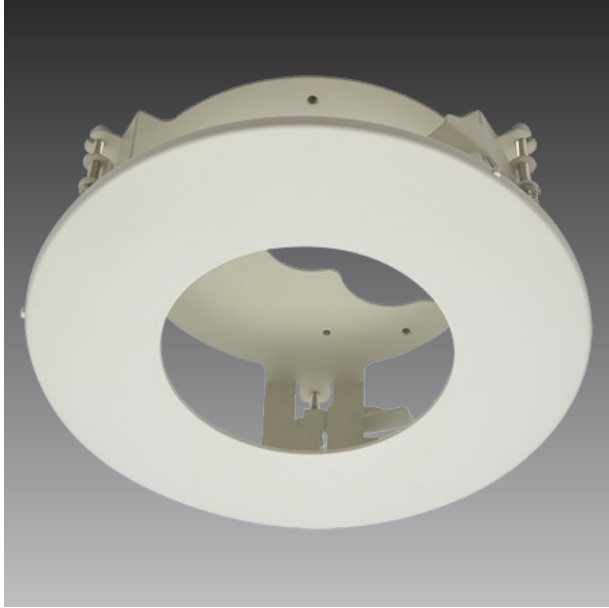

# PMAX-1013

Flush Mount Kit (for B8x, B9x)

### Device

Product Type	Camera Mount
Application Environment	Outdoor
Description	Flush Mount Kit (for B8x, B9x)

### General

Weight	357.5g (0.788lb)
Dimensions	(Ø x H): 197.2mm x 72.1mm (7.77" x 2.84")
Color	Warm Gray
Material	Plastic Iron
Warranty	1 Year(s)

### Dome - Zoom Dome

B81		5MP Outdoor Zoom Dome with D/N, Adaptive IR, Basic WDR, 3x Zoom lens, f3-9mm/F1.2-2.1 (HOV:85.7°-30.5°), DC iris, Auto Focus, H.264, 1080p/30fps, DNR, Audio, MicroSDHC/MicroSDXC, PoE/DC12V, IP67, IK10, DI/DO
-----	---	---