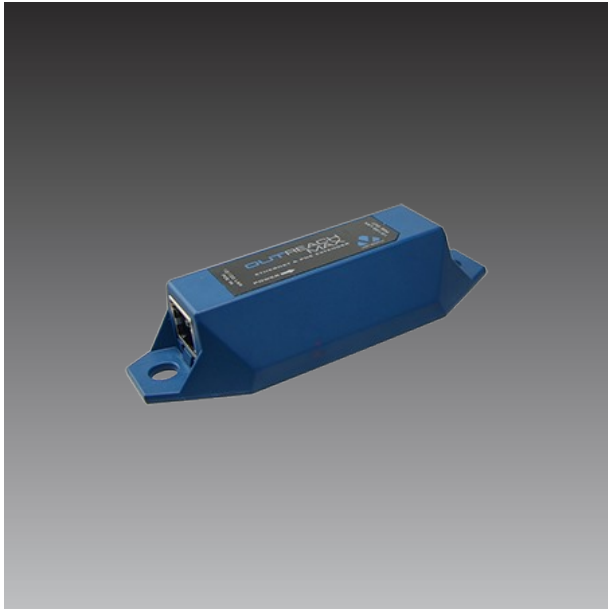

PPEX-0100

Power over Ethernet (PoE) Extender

► Specifications

Device

Product Type	PoE Extender
Original Model	Outreach Max
Application Environment	Indoor
Description	Power over Ethernet (PoE) Extender

General

Weight	42.5g (0.094lb)
Dimensions	(W x H x D): 105mm x 40mm x 22mm (4.134" x 1.575" x 0.866")
Operating Temperature	-10°C ~ 50°C (14°F ~ 122°F)
Approvals	CE, FCC, RoHS
Warranty	1 Year(s)

► Related Products

Cube - Cube

C11W		1.3MP Wireless Cube with Basic WDR, Fixed lens, f3.6mm/F1.8 (HOV:55°), H.264, 720p/30fps, 2D+3D DNR, Built-in Microphone, MicroSDHC, DC12V
------	---	--

E11		1MP Cube with Basic WDR, Fixed lens, f4.2mm/F1.8 (HOV:53.8°), H.264, 720p/30fps, DNR, Audio, PoE
E11A		1MP Cube with Basic WDR, Fixed lens, f4.2mm/F1.8 (HOV:53.8°), H.264, 720p/30fps, DNR, Built-in Microphone, MicroSDHC/MicroSDXC, PoE
E13A		5MP Cube with Basic WDR, Fixed lens, f2.8mm/F2.0 (HOV:92.6°), H.264, 1080p/30fps, DNR, Built-in Microphone, MicroSDHC/MicroSDXC, PoE
E14		10MP Cube with Basic WDR, Fixed lens, f3.6mm/F1.8 (HOV:99°), H.264, 1080p/30fps, DNR, Built-in Microphone, MicroSDHC/MicroSDXC, PoE
E19		5MP Cube with Extreme WDR, SLLS, Fixed lens, f2.8mm/F1.8 (HOV:117.5°), H.265/H.264, 1080p/30fps, 2D+3D DNR, Built-in Microphone, MicroSDHC/MicroSDXC, PoE

Cube - Fisheye Cube

E16		10MP Fisheye Cube with Basic WDR, Fixed lens, f1.37mm/F2.0 (HOV:187.7° (overview area), 114.5° (high detail area)), H.264, DNR, Built-in Microphone, MicroSDHC/MicroSDXC, PoE
-----	---	---