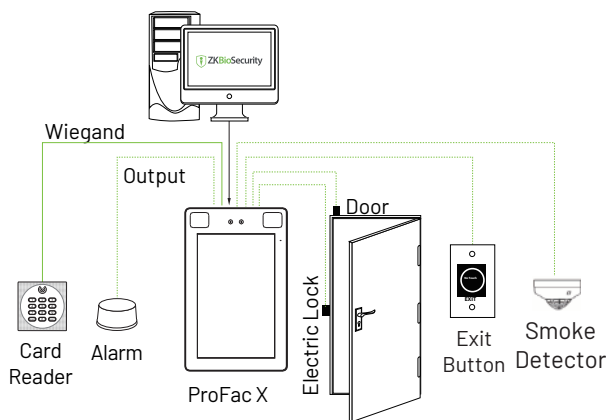

SPECIFICATIONS:

Capacity

Faces: 50,000 (1:N)
Palms: 5,000 (1:N)
Users/Cards: 50,000
Transactions: 1,000,000
User Photos: 30,000
Event Photos: 10,000

Compatibility

Security Relay Box
Wiegand / RS485 / RS232 Secondary Reader with Fingerprint / RFID / Barcode / QR-Code ZKBioSecurity Software

Hardware

900MHz Dual Core Customized AI CPU
512 MB RAM / 8G Flash
8" Bright Light (400lux) IPS Touch LCD
125KHz EM Reader/ 13.56MHz MF (optional)
Adjustable Light Brightness LED
Hi-Fi Voice
Receiver Sensitivity Microphone
Distance detection Sensor
Reset Button and Tamper Switch

Access Control Interface

Lock Relay Output
Alarm Output / Auxiliary Input
Exit Button / Door Sensor

Special Functions

IIP68& IK04
0.3s High Speed Facial Verification
Live Face Detection
Event Snapshot
Communication Https Encrypted (optional)

Standard Functions

Access Levels, Groups, Holidays, DST, Duress Mode (password), Anti-Passback, Record Query, Custom Wallpaper & Screen Saver, Tamper Switch Alarm

Communication

TCP / IP
Wiegand Input / Output
Wi-Fi (optional)
RS485 / RS232

Additional Info

Face Algorithm: ZKLiveFace 5.8
Working Temp.: -22 F to 140 F
Working Humidity: < 93%
Storage Temp: -40 F to 149 F
Storage Humidity: < 93%
Net Weight: 1.88 lbs
Dimension (HLD): 8.9 x 5.6 x 1 inches

Power

Operating Voltage 12V DC
Current Draw < 2,000mA

CONFIGURATION: