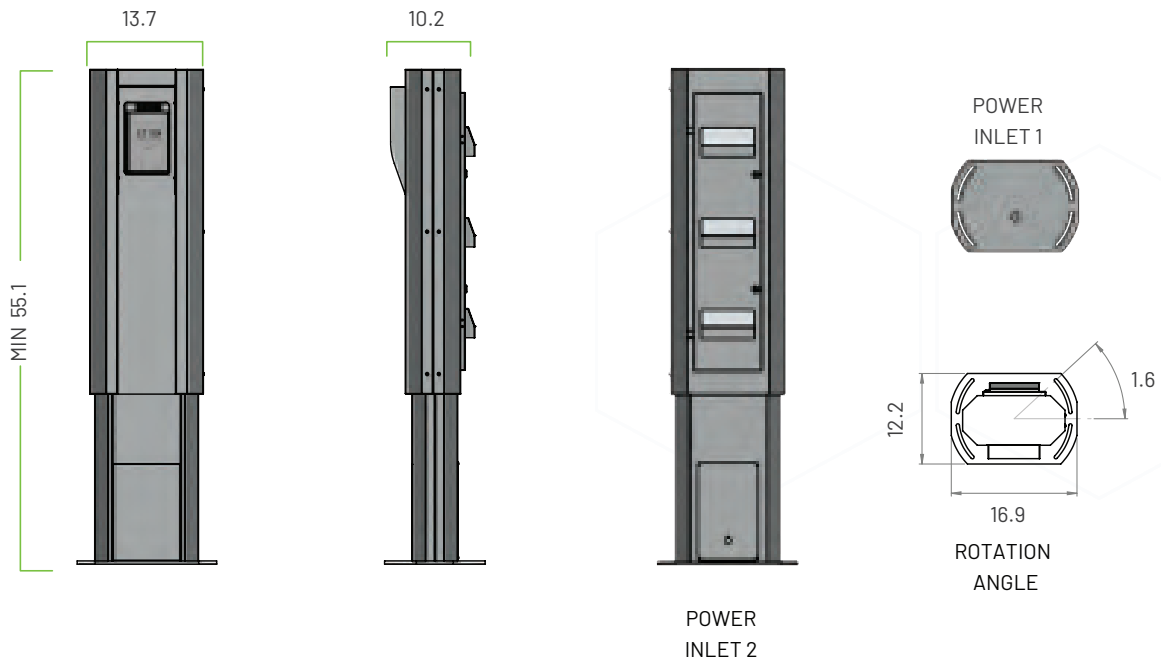

DIMENSIONS (IN):

ZKTeco USA

1600 Union Hill Rd., Alpharetta GA 30005

Phone: (862) 505 - 2101 • Fax: (862) 204 - 5906 • sales@zkt.ecousa.com • www.zkt.ecousa.com

© Copyright 2019. ZK Teco Inc. ZKTeco Logo and ZK Teco USA Logo have registered trademarks of ZK Teco or a related company.

All other product and company names mentioned are used for identification purposes only and may be trademarks of their respective owners.

All specifications are subject to change without notice. All rights reserved.