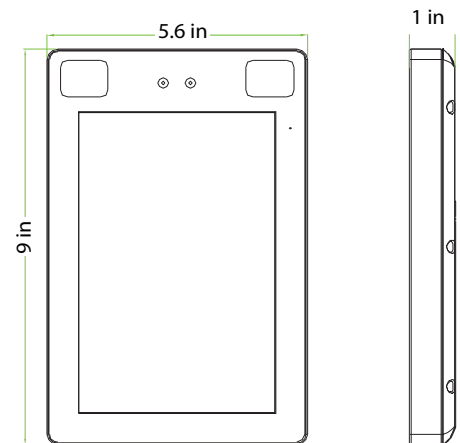

Additional Info

Face Algorithm: ZKLiveFace 5.8
Working Temp.: -22 F to 140 F
Working Humidity: < 93%
Storage Temp: -40 F to 149 F
Storage Humidity: < 93%
Net Weight: 1.88 lbs
Dimension (HLD): 8.9 x 5.6 x 1 inches

Power

Operating Voltage 12V DC
Current Draw < 2,000mA

CONFIGURATION:

DIMENSIONS (IN):

SF1008-WP ADJUSTABLE STAND:

Dimensions (LxWxB): 66.9 x 13.7 x 10.2 inches

Metal: Mild Steel

Coating: Powder coat