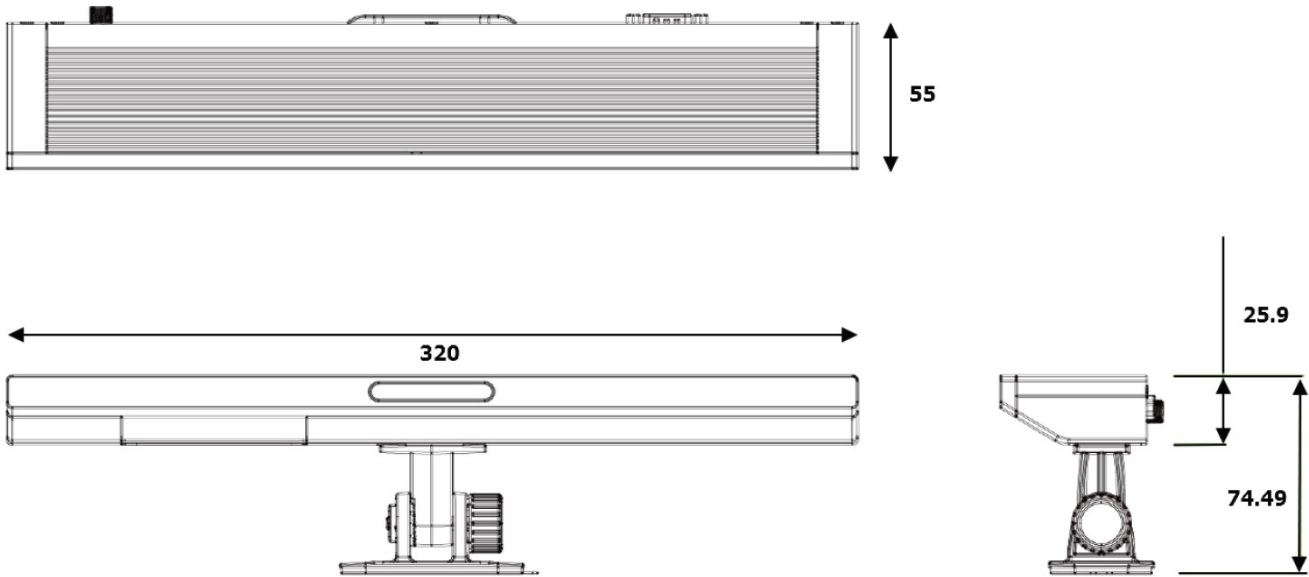

Installation

Distance to Target (People)	0.7m - 1.4m (2.30ft - 4.59ft)
-----------------------------	-------------------------------

General

Power Source	DC 12V, 3 A
Power Consumption	36 W (DC)
Weight	357g (0.79lb)
Dimensions	(W x H x D): 320mm x 25.9mm x 55mm (12.60" x 1.02" x 2.17")
Operating Temperature	-10°C ~ 50°C (14°F ~ 122°F)
Operating Humidity	10% - 90% RH
Approvals	CE, CB, UL, BSMI, VCCI, CCC
Warranty	1 Year(s). For extended warranty offering, see http://www.acti.com/support/warranty

► Photo Indication

- 1 Lens
- 2 Power Button
- 3 Power LED
- 4 RS-232 Port
- 5 USB Ports
- 6 Memory Card Slot
- 7 LAN Ports
- 8 HDMI Ports
- 9 DC Input

► Dimension Diagram

Unit: mm [inch]