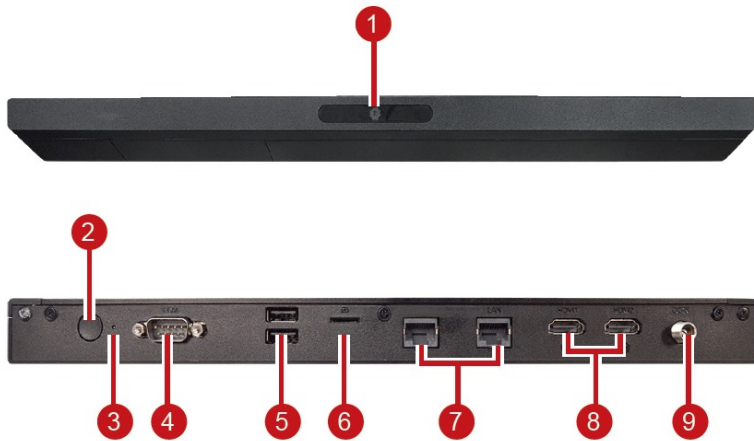

Network

Ethernet Port	Non-PoE: 2 port(s), Ethernet (10/100/1000 Base-T), RJ-45 connector
---------------	--

Video Analytics

Analysis Source Type	Video
Metadata Accuracy	Excellent
Maximum detectable number of face or person	5 faces per frame (Recommendation)

System

Server Operating System	Android 7.1
USB	2-Port USB 2.0

Storage

System Drive	eMMC, 32GB
--------------	------------

Interface

Serial Port	1 x RS-232
Wireless	Wi-Fi (IEEE 802.11 a/b/g/n/ac)
Local Storage	MicroSD memory card slot (card not included)
Local Display Interface	HDMI x 2 (camera live view with Age and Gender detection on one port, or digital signage display with media content from Media Management Server on one or both port)

Installation

Distance to Target (People)	0.7m - 1.4m (2.30ft - 4.59ft)
-----------------------------	-------------------------------

General

Power Source	DC 12V, 3 A
Power Consumption	36 W (DC)
Weight	357g (0.79lb)
Dimensions	(W x H x D): 320mm x 25.9mm x 55mm (12.60" x 1.02" x 2.17")
Operating Temperature	-10°C ~ 50°C (14°F ~ 122°F)
Operating Humidity	10% - 90% RH
Approvals	CE, CB, UL, BSMI, VCCI, CCC
Warranty	1 Year(s). For extended warranty offering, see http://www.acti.com/support/warranty

► Photo Indication

- 1 Lens
- 2 Power Button
- 3 Power LED
- 4 RS-232 Port
- 5 USB Ports
- 6 Memory Card Slot
- 7 LAN Ports
- 8 HDMI Ports
- 9 DC Input

► Dimension Diagram

Unit: mm [inch]