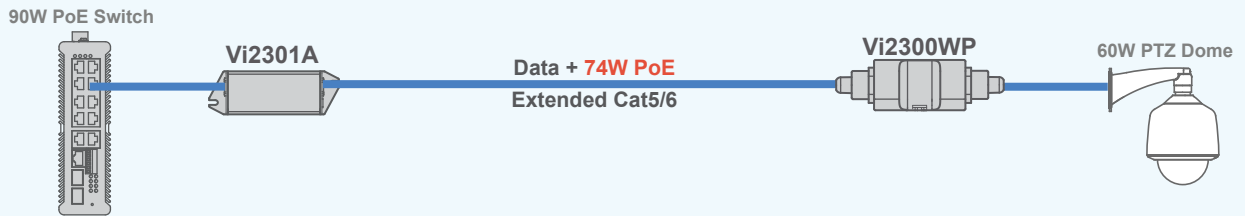

— Cat 5/6

Extending Ethernet and 60W PoE from a PoE Switch

The Vi2300WP extends Ethernet and 90W PoE from a PoE switch.

Extending Ethernet and 60W PoE from a Switch & PoE Midspan

The Vi2300WP extends Ethernet and 60W PoE from a PoE Midspan.

Using Vi2300WP with UTP Ethernet and PoE Extenders

The Vi2300WP and Vigitron UTP Ethernet and PoE extenders can extend IP video and PoE at distances up to 3000ft of Coax.