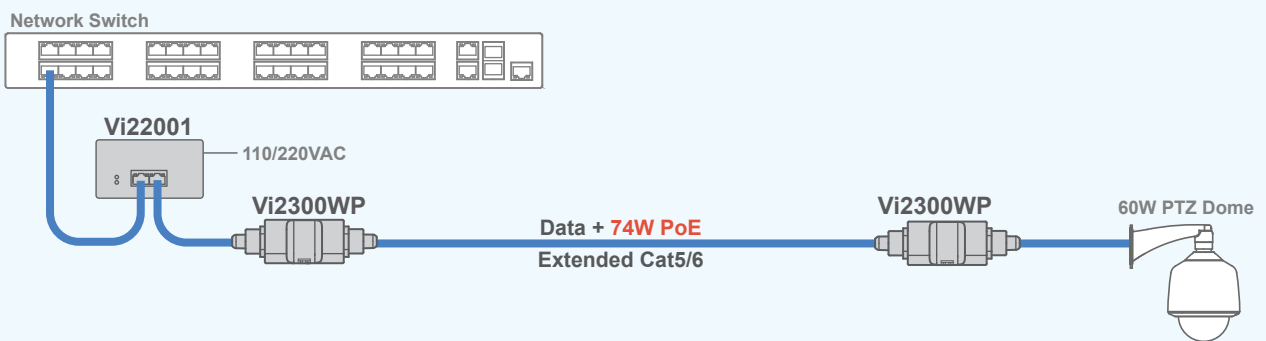

— Cat 5/6

Extending Ethernet and 60W PoE from a PoE Switch

The Vi2300WP extends Ethernet and 90W PoE from a PoE switch.

Extending Ethernet and 60W PoE from a Switch & PoE Midspan

The Vi2300WP extends Ethernet and 60W PoE from a PoE Midspan.

Using Vi2300WP with UTP Ethernet and PoE Extenders

The Vi2300WP and Vigitron UTP Ethernet and PoE extenders can extend IP video and PoE at distances up to 3000ft of Coax.