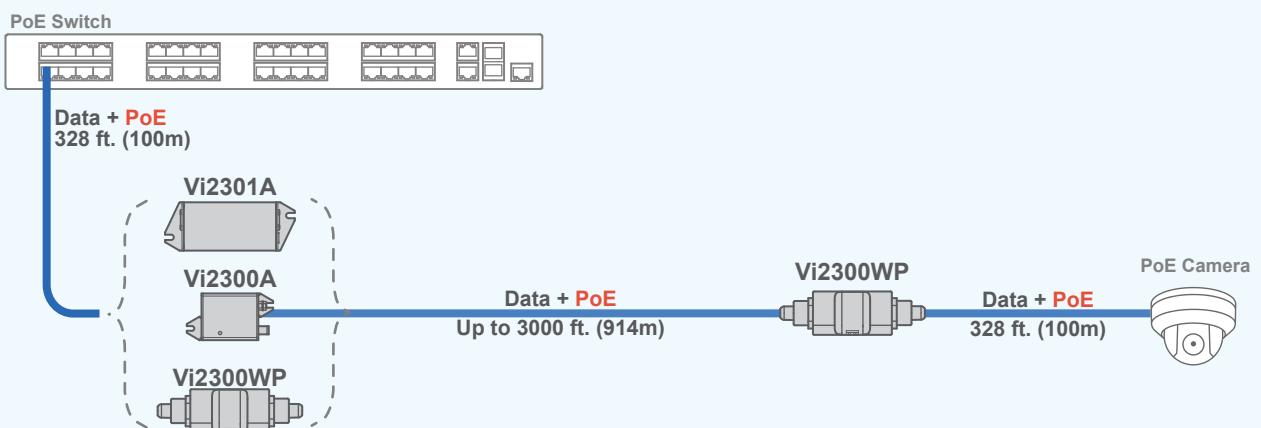

— Cat 5/6

Extending Ethernet and 60W PoE from a PoE Switch

The Vi2300WP extends Ethernet and 90W PoE from a PoE switch.

Extending Ethernet and 60W PoE from a Switch & PoE Midspan

The Vi2300WP extends Ethernet and 60W PoE from a PoE Midspan.

Using Vi2300WP with UTP Ethernet and PoE Extenders

The Vi2300WP and Vigitron UTP Ethernet and PoE extenders can extend IP video and PoE at distances up to 3000ft of Coax.