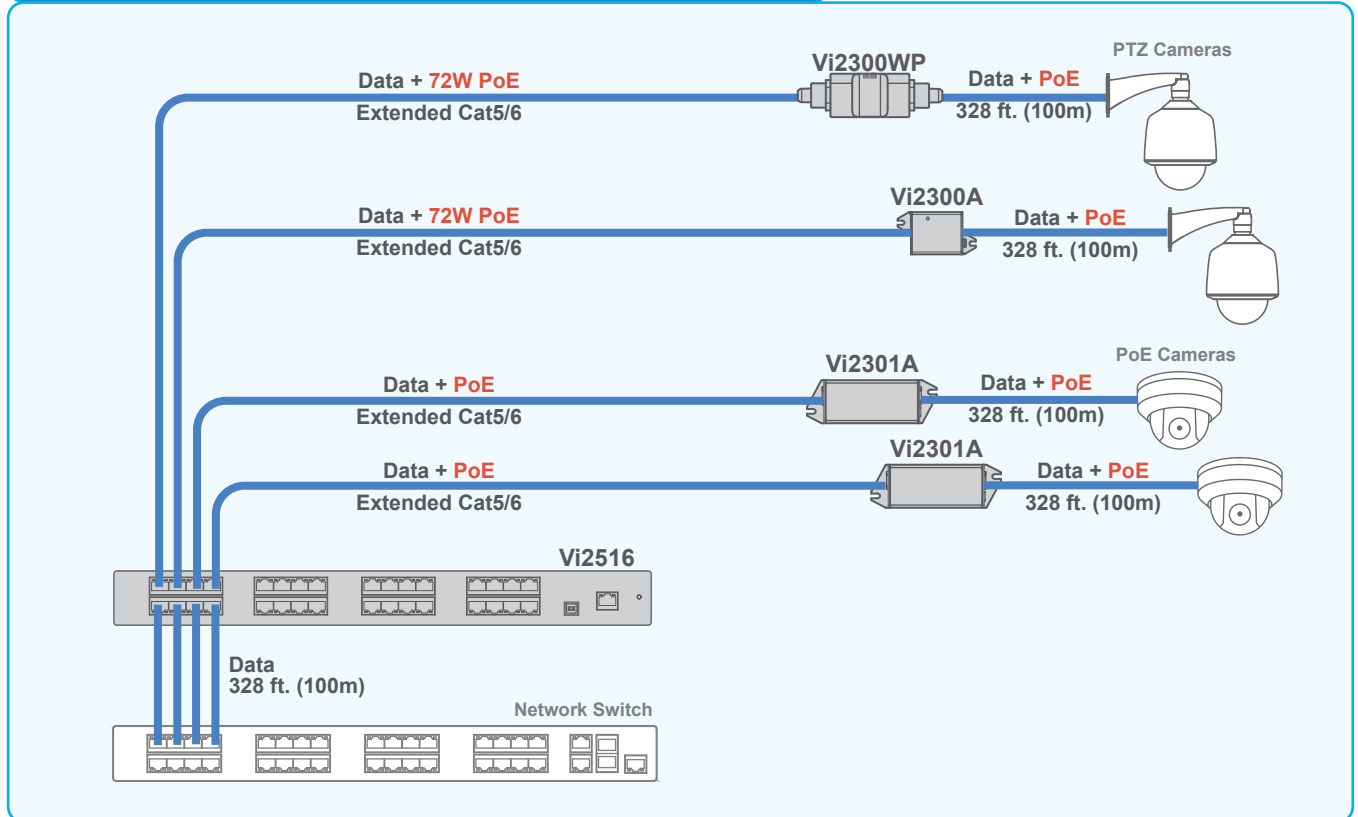

— Cat 5/6

Connecting Multiple PoE Cameras over Extended UTP

The Vi2516 and Vi230XXs can be used to connect multiple PoE cameras at extended distances.