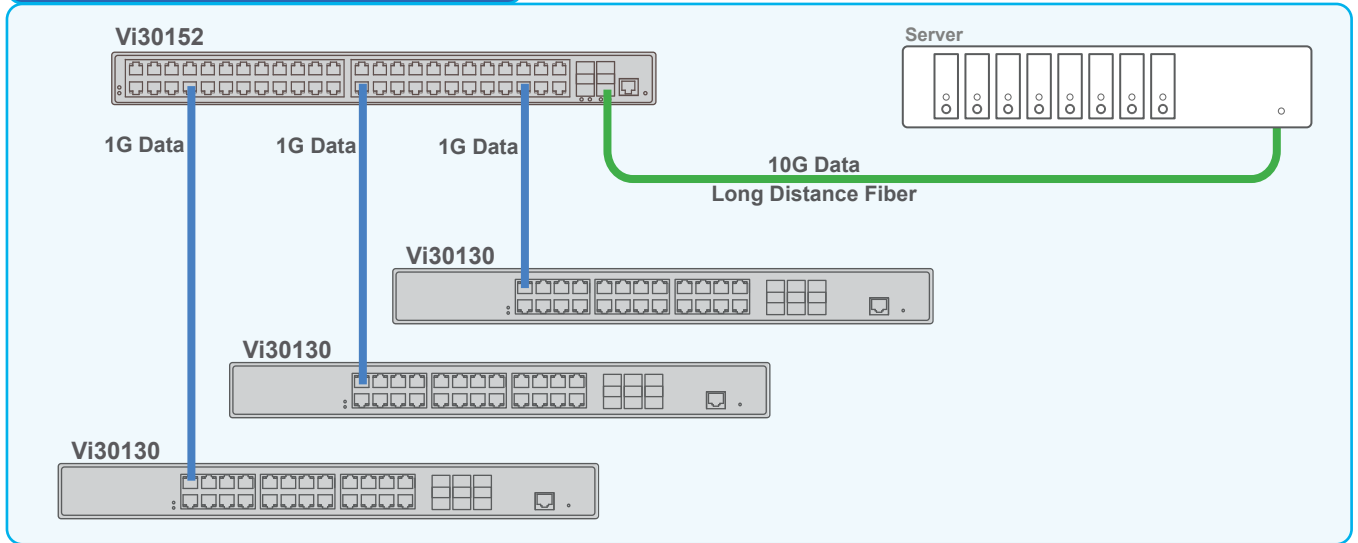

## Single Core Switch Application

The Vi30152 core switch can connect multiple network switches to a server.