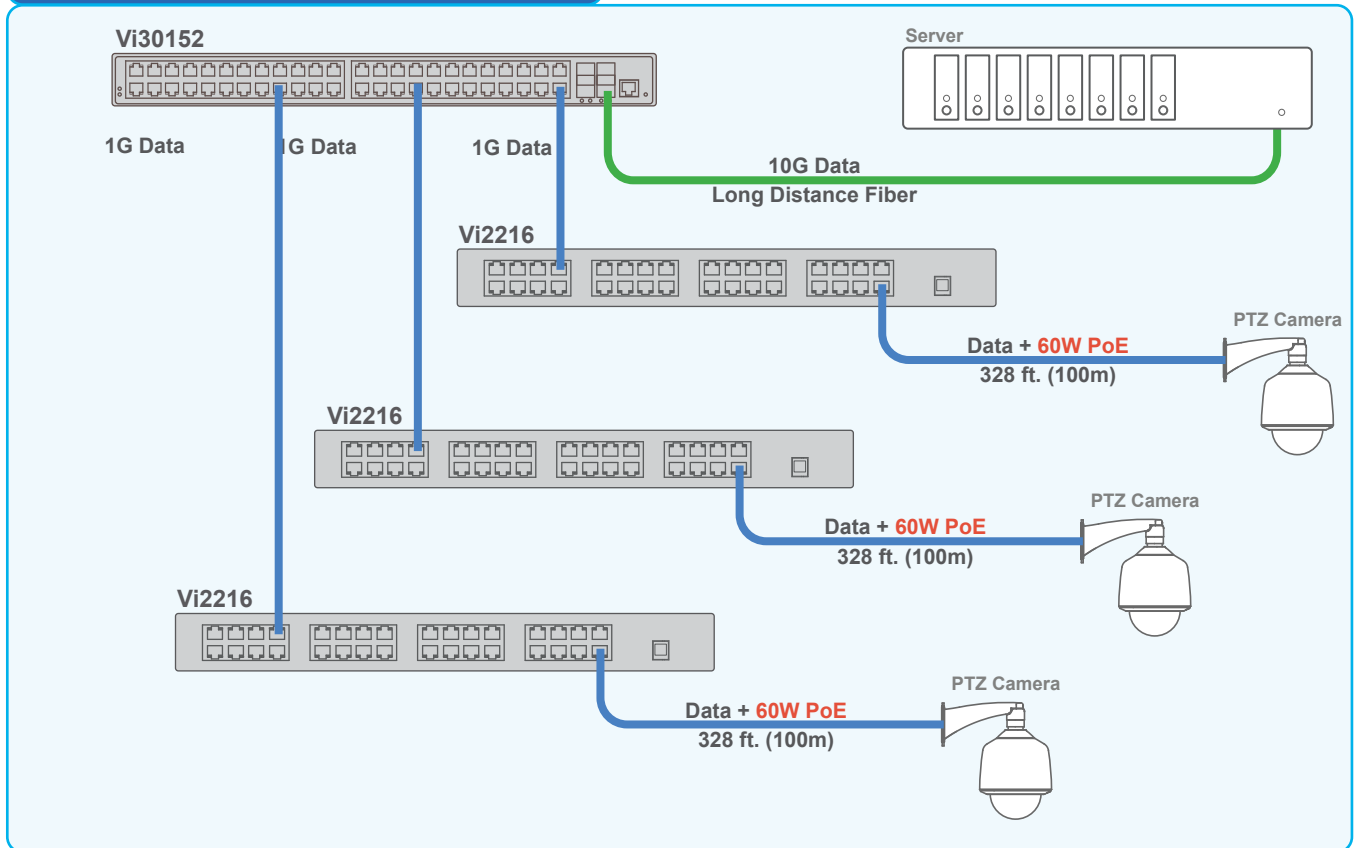

Vi30152

Application Drawings

Core Switch with Midspan Application

The Vi30152 can be used along with Vi2216 high power Midspans to power high-PoE devices.