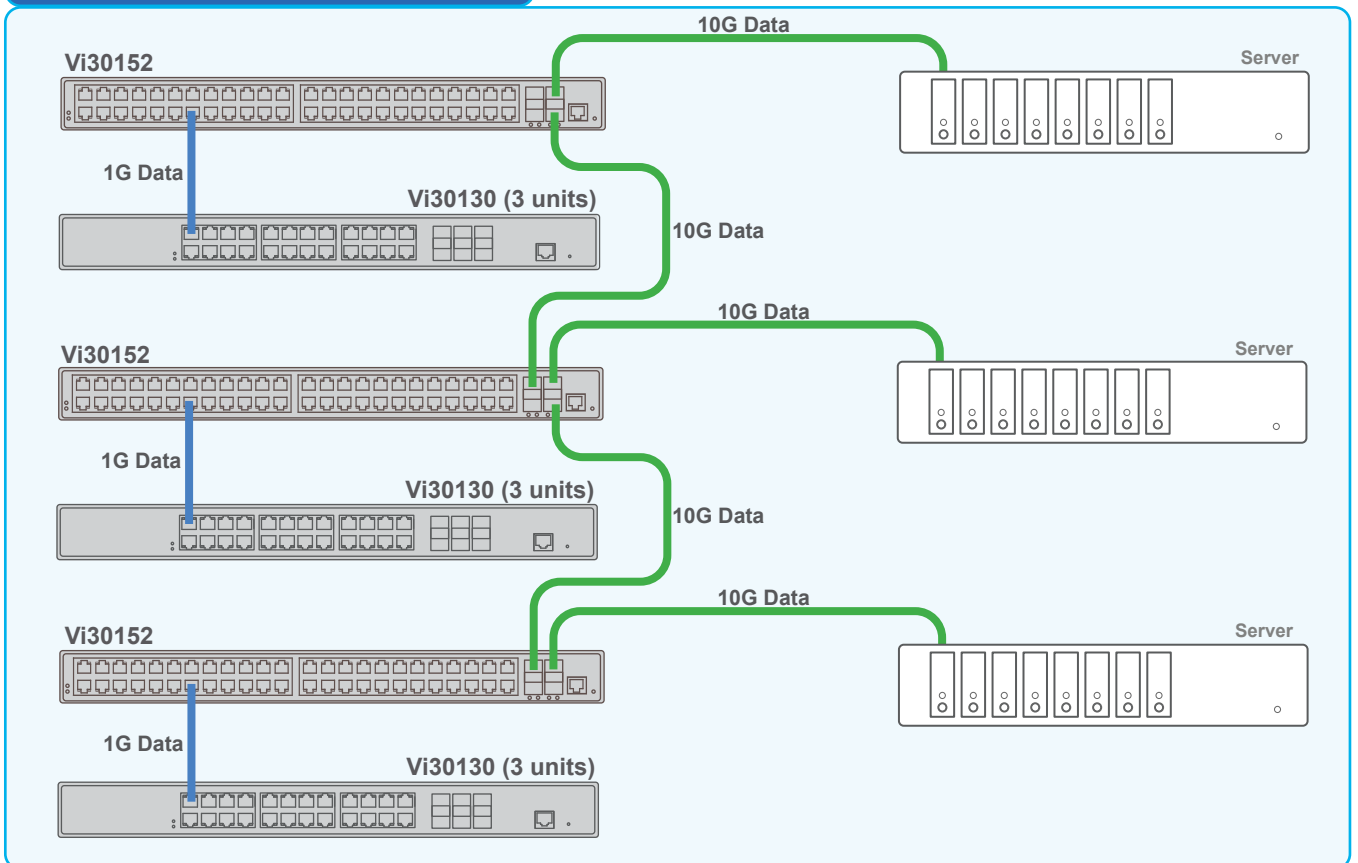

Multiple Core Switch Application

Multiple Vi30152 core switches can connect up to one thousand cameras to the servers.

TEL (+1) 858-484-5209 • FAX (+1) 858-484-1205
7810 Trade Street, Suite 100, San Diego, CA 92121, USA • support@vigatron.com • www.vigatron.com