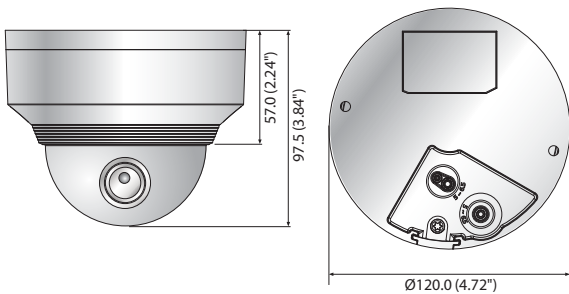

Dimensions

Unit : mm (inch)