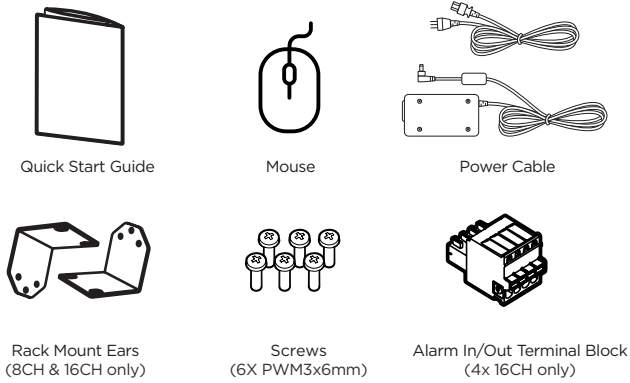

WHAT'S IN THE BOX?

SAFETY TIPS

INSTRUCTIONS

1 Place the recorder on a sturdy surface.

4-channel NVR	8-channel NVR	16-channel NVR
DW-COVA4	DW-COVA8	DW-COVA16

2 Connect external devices.

NOTE: Download all your support materials and tools here.

Please see the full product manual for web viewer setup, functions and camera settings options.

NOTE: This products is covered by one or more claims of the HEVC Patents listed at patentlist.accessadvance.com.