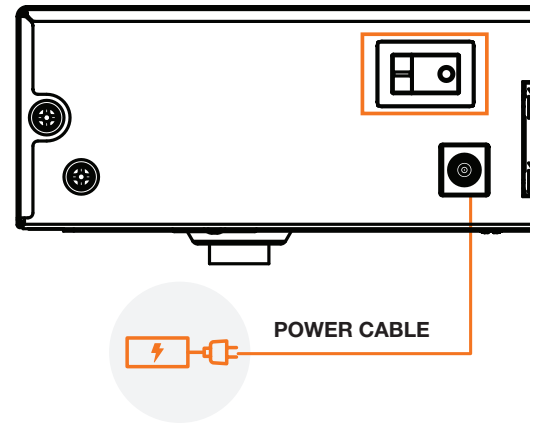

- **3** Power the recorder and turn the power switch ON.
  NOTE: Power switch available on 8- and 16-channel models.