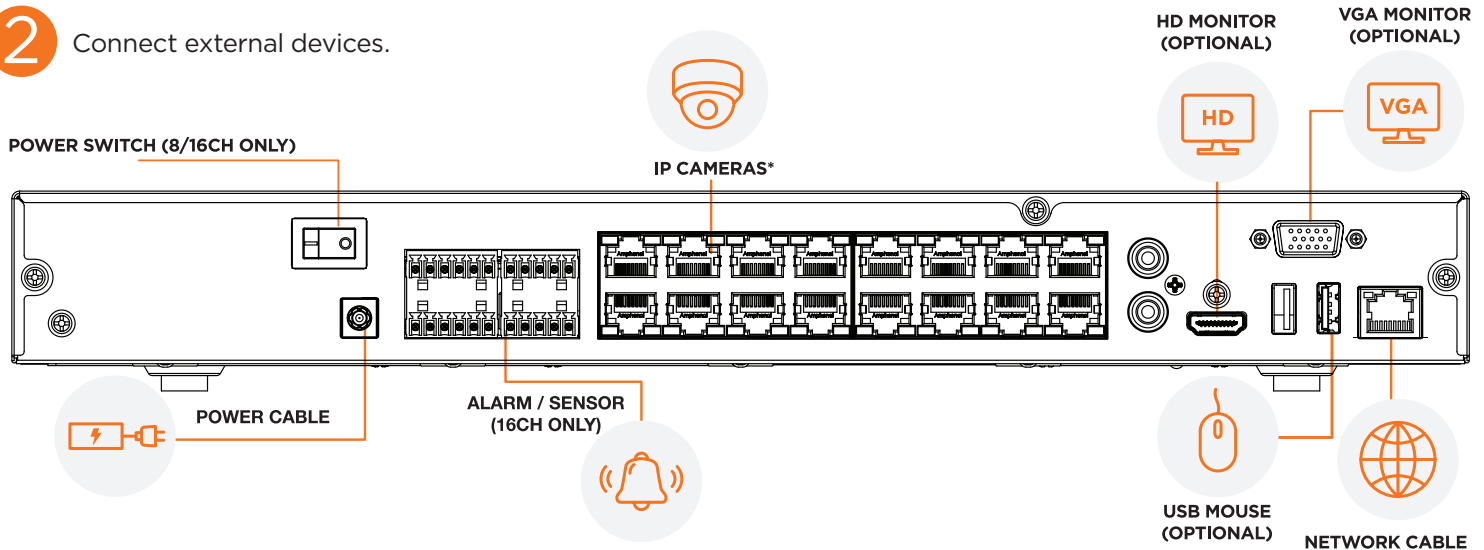

WHAT'S IN THE BOX?

SAFETY TIPS

INSTRUCTIONS

1 Place the recorder on a sturdy surface.

4-channel NVR	8-channel NVR	16-channel NVR
DW-COVA4	DW-COVA8	DW-COVA16

2 Connect external devices.

NOTE: Download all your support materials and tools here.

Please see the full product manual for web viewer setup, functions and camera settings options.

NOTE: This products is covered by one or more claims of the HEVC Patents listed at patentlist.accessadvance.com.

- 3** Power the recorder and turn the power switch ON.
NOTE: Power switch available on 8- and 16-channel models.

- 4** Follow the setup wizard

DOWNLOAD DW Mobile Plus App
(REQUIRED FOR REMOTE ACCESS)

OR

Locally in the NVR