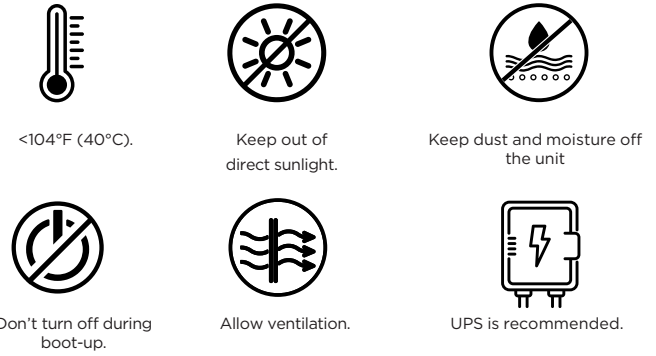

WHAT'S IN THE BOX?

SAFETY TIPS

INSTRUCTIONS

1 Place the recorder on a sturdy surface.

4-channel NVR	8-channel NVR	16-channel NVR
DW-COVA4	DW-COVA8	DW-COVA16

2 Connect external devices.

NOTE: Download all your support materials and tools here.