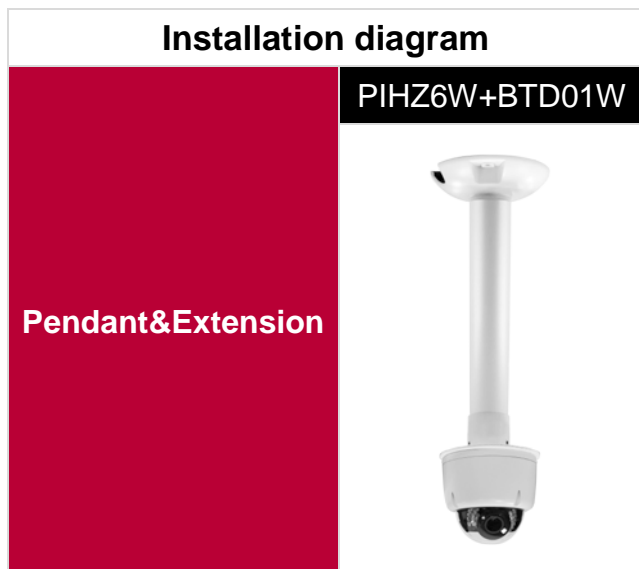

BTD01W

Pendant Mount Bracket

Features

- Dimension (mm): 160 x 160 x 100 mm
- Weight: 0.6kg

BTD01W	
Specifications	
Model	BTD01W
Color	White
Material/ Construction	Iron
Dimensions	160 x 160 x 100 mm
Weight	0.6kg
Applicable model	SR6422X, SR2922X, IPR6132X, IPD6132X, IPR6122X, IPR320X, IPR2322X, IPR2122, IPR2522, IPR6122X, IPD2322X, IPD2122, ZMR6542X, ZMR6442AX-P, ZMR6522X, ZR6122X, ZR2322X, ZD6122X, ZD2322X, LR6122X, LR6022X, LR2322X, LR2122, LR2522, LD6122X, LD2322X, LR312, LR632, MR6442X, MR6442AX, MR2942X, MR2942AX, MR6342, MR6342A, MR632, MR6322, MR6322A, MR3042, MR2922X, MR2922AX, MR3022, MR3022A, MR302, MR312, MR652,