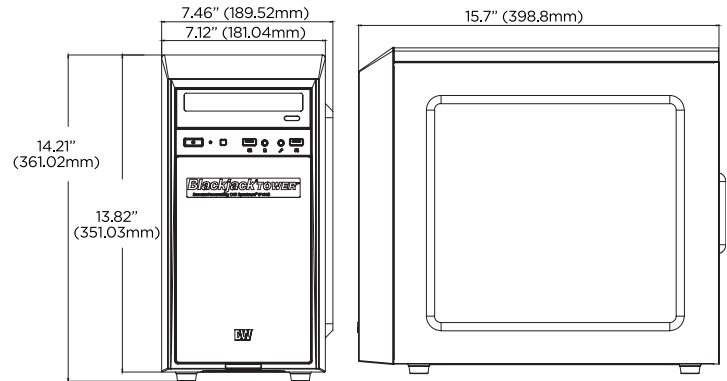

Dimensions

Unit: Inch (mm)

- 2-48TB Storage
- 480Mbps Throughput
- Windows 10, Server & Linux Ubuntu OS
- Two NIC Cards
- 9th Gen. Intel Processor
- 5 YEAR Limited Warranty

Summary

Blackjack® Tower™ mid-size servers are reliable and high-performance solutions for recording multiple IP cameras of any resolution at up to 480Mbps throughput. The servers are UL-listed and NDAATAA compliant and include Windows 10®, Linux® Ubuntu® or Windows Server® OS on a separate SSD. Hardware features include a 9th generation Intel® Core™ i3, i5 or i7 processor, up to 16GB RAM, dual network cards and local output up to 4K resolution for system configuration. The servers come preloaded with DW Spectrum® IPVMS and four recording licenses, provide up to 48TB internal storage, are ONVIF conformant and come with a 5 year limited warranty.

Features

- Supports all ONVIF conformant IP cameras
- Up to 48TB internal storage
- OS on SSD
- Record and manage single- and multi-sensor IP cameras of any resolution up to 480Mbps throughput
- 1x true HD, 1x DVI, 1x VGA for local configuration
- Dual network ports
- Windows 10®, Ubuntu® Linux® and Windows® Server® OS options
- Hosting DW Spectrum® for setup, configuration, monitoring and recording
- One-time recording license charge, fully transferable between cameras and encoders
- One (1) 4-channel license included (DW-SPECTRUMLSC004)
- No annual maintenance fees
- Simple enterprise scalability and auto device discovery
- Dual-stream recording
- USB mouse and keyboard included
- Designed, assembled and tested in the U.S.A.
- UL Listed
- NDAATAA compliant
- 5 year limited warranty

Specifications

PART NUMBER	DW-BJMT31xxT/LX	DW-BJMT51xxT/LX	DW-BJMT71xxT/LX/S	
Included IP licenses	4			
Form factor	Mid-size tower			
Operating system	Windows®10	DW-BJMT31xxT	DW-BJMT51xxT	DW-BJMT71xxT
	Linux Ubuntu®	DW-BJMT31xxTLX	DW-BJMT51xxTLX	---
	Windows Server®	---	---	DW-BJMT71xxTS
	OS on SSD	240GB SSD		
CPU	9th Gen Intel® Core™ i3 processor	9th Gen Intel® Core™ i5 processor	9th Gen Intel® Core™ i7 processor	
Memory	8GB	16GB	16GB	
Ethernet port	2x 1G Ethernet			
System	Max video storage rate (Mbps)	180Mbps	360Mbps	480Mbps
	Storage	3 x 3.5 SATA HDD		
Video	Maximum storage drives	Maximum 20TB	Maximum 48TB	Maximum 48TB
	Outputs	1 x true HD, 1 x DVI, 1 x VGA for system configuration. Maximum 1 display output at a time.		
	Max output resolution	4096x2160 (True HD), 1920x1200 (DVI-D)		
Preloaded VMS software	DW Spectrum IPVMS			
Remote clients	Cross-platform - Windows, Linux Ubuntu and Mac®			
Mobile apps	iOS® and Android®			
Keyboard and mouse	Included			
Power supply	400W**			
Operating temperature	41°F-104°F (5°C-40°C)			
Operating humidity	20-90% RH			
Dimension (W x D x H)	7.46" x 15.7" x 14.21" (189.52 x 398.8 x 361.02 mm)			
Other certification	UL, FCC, CE			
Warranty	5 year limited			

Designed and Commissioned in the U.S.A.

* Available at initial order only
** A UPS is recommended

Accessories