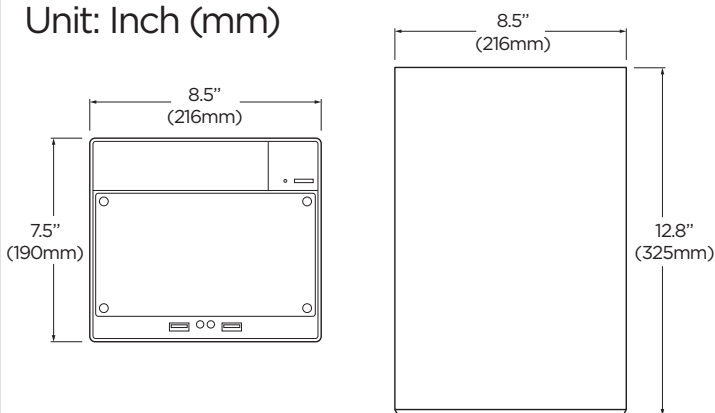

Features

- Supports all ONVIF conformant IP cameras
- Storage options 4-20TB internal storage
- Record and manage single- and multi-sensor IP cameras of any resolution up to 96 2.1MP cameras at 30fps and a maximum of 480Mbps throughput
- Support for up to three (3) (MEGApix[®] PANO[™] 48 megapixel multi-sensor camera (DWC-PZV2M72T)
- 4 mini display port output (true HD output adapter included)
- Dual network ports
- Windows[®] 10 Pro OS
- Hosting DW Spectrum[®] for setup, configuration, monitoring and recording
- One-time recording license charge, fully transferable between cameras and encoders
- One (1) DW Spectrum[®] IPVMS 4-channel licenses included (DW-SPECTRUMLS004)
- No annual maintenance fees
- Simple enterprise scalability
- Auto device discovery
- Dual stream recording
- USB mouse and keyboard included
- 5 years limited warranty

Available models

- DW-BJCUBE4T-DL - 4TB storage
- DW-BJCUBE16T-DL - 16TB storage
- DW-BJCUBE8T-DL - 8TB storage
- DW-BJCUBE20T-DL - 20TB storage
- DW-BJCUBE12T-DL - 12TB storage

Dimensions

Unit: Inch (mm)