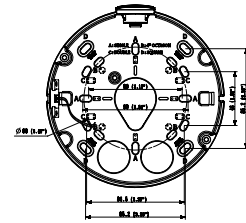

Mechanical

Color / Material	White / Aluminum
RAL Code	RAL9003
Product Dimensions / Weight	Ø160x125mm(Ø6.3x4.9") / 1.45kg(3.2lb)

XND-6081VZ

2M H.265 Dome Camera

CAD

Unit: mm [inch]

APPERANCE-XND-6081VZ/8081VZ/6081V/6081RV/8081RV

Unit : mm (inch)
SCALE 1:1
ver.190603

X-PLUS INDOOR VANDAL

X-PLUS INDOOR VANDAL with SKIN-COVER