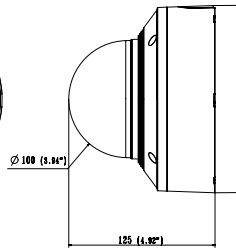

Mechanical

Color / Material	White / Aluminum
RAL Code	RAL9003
Product Dimensions / Weight	Ø160x125mm(Ø6.3x4.9") / 1.45kg(3.2lb)

XND-6081VZ

2M H.265 Dome Camera

CAD

Unit: mm [inch]

APPERANCE-XND-6081VZ/8081VZ/6081V/6081RV/8081RV

Unit : mm (inch)
SCALE 1:1
ver.190603

X-PLUS INDOOR VANDAL

X-PLUS INDOOR VANDAL with SKIN-COVER