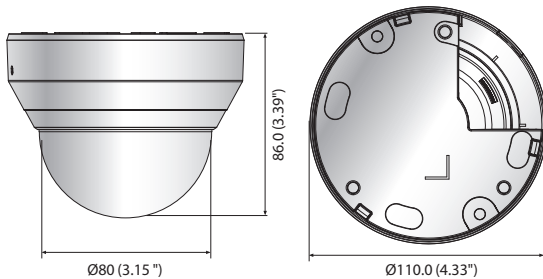

## Key Features

- Max. 2megapixel (1920 x 1080) resolution
- Built-in 3mm fixed lens (LND-6011R)  
4mm fixed lens (LND-6021R)  
6mm fixed lens (LND-6031R)
- Max. 30fps@all resolutions (H.264)
- H.264, MJPEG codec supported, Multiple streaming
- Day & Night (ICR), WDR (120dB)
- Tampering, Motion detection
- Micro SD/SDHC memory slot (Max. 32GB), PoE
- Hallway view, WiseStreamII support
- IR viewable length 20m

## Dimensions

Unit : mm (inch)