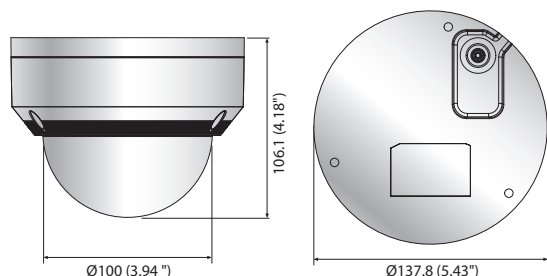

## Dimensions

Unit : mm (inch)

## Key Features

- 2 megapixel (1920 x 1080) resolution
- 3.2 ~ 10mm varifocal lens
- 30fps@all resolutions (H.264)
- H.264, MJPEG codec supported, Multiple streaming
- Day & Night (ICR), WDR (120dB)
- Tampering, Motion detection
- Micro SD/SDHC memory slot (Max. 32GB), PoE
- Hallway view, WiseStreamII support
- IR viewable length 30m
- IP66, IK10 support