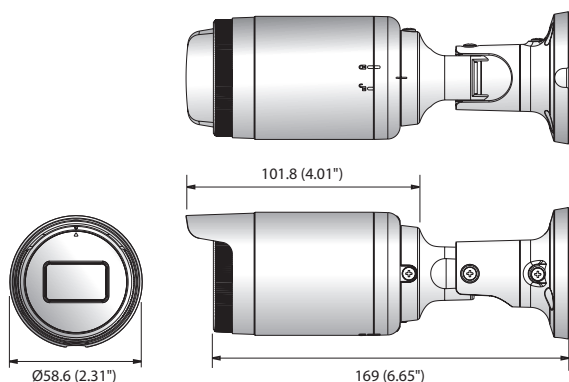

Dimensions

Unit : mm (inch)

LNO-6011R/6021R/6031R	
VIDEO	
Imaging Device	1/2.9" 2.19M CMOS
Total Pixels	2,000(H) x 1,121(V)
Effective Pixels	1,984(H) x 1,105(V)
Scanning System	Progressive Scan
Min. Illumination	Color : 0.18Lux (F2.0), B/W : 0Lux (IR LED on)
LENS	
Focal Length (Zoom Ratio)	3mm fixed (LNO-6010R), 4mm fixed (LNO-6020R), 6mm fixed (LNO-6030R)
Max. Aperture Ratio	F2.0
Angular Field of View	H : 102° / V : 54° / D : 120° (LNO-6010R) H : 80° / V : 43° / D : 94° (LNO-6020R) H : 51° / V : 29° / D : 58° (LNO-6030R)
Min. Object Distance	0.5m (1.64ft)
Lens / Mount Type	Fixed / Board-in type
OPERATIONAL	
IR Viewable Length	30m (98.43ft)
Camera Title	Off / On (Displayed up to 15 characters)
Day & Night	Auto (ICR) / Color / B/W / Schedule
Backlight Compensation	Off / BLC / WDR
Wide Dynamic Range	120dB
Contrast Enhancement	SSDR (Off / On)
Digital Noise Reduction	SSNR (Off / On)
Motion Detection	Off / On (4ea rectangular zones)
Privacy Masking	Off / On (6ea rectangular zones)
Gain Control	Off / Low / Middle / High
White Balance	ATW / AWC / Manual / Indoor / Outdoor
LDC (Lens Distortion Correction)	Off / On (5 levels with min / max)
Electronic Shutter Speed	Minimum / Maximum / Anti flicker
Flip / Mirror	Off / On, Hallway view
Video & Audio Analytics	Tampering, Motion detection
Alarm Triggers	Motion detection, Tampering detection, SD card error
Alarm Events	File upload via FTP and E-mail, Local storage recording at event, Notification via E-mail
NETWORK	
Ethernet	RJ-45 (10/100BASE-T)
Video Compression Format	H.264, MJPEG
Resolution	1920 x 1080, 1280 x 1024, 1280 x 960, 1280 x 720, 1024 x 768, 800 x 600, 800 x 448, 720 x 576, 640 x 480, 640 x 360, 320 x 240
Max. Framerate	H.264 : Max. 30fps at all resolutions MJPEG : Max. 1fps at 1920 x 1080, 1280 x 1024, 1280 x 720, 1024 x 768, Max. 15fps at other resolution
WiseStream II	Support
Video Quality Adjustment	H.264, MJPEG : Target Bitrate Level Control
Bitrate Control Method	H.264 : CBR or VBR, MJPEG : VBR
Streaming Capability	Multiple streaming (Up to 3 profiles)
IP	IPv4, IPv6
Protocol	TCP/IP, UDP/IP, RTP(UDP), RTP(TCP), RTPC/RTSP, NTP, HTTP, HTTPS, SSL/TLS, DHCP, PPPoE, FTP, SMTP, ICMP, IGMP, SNMPv1/v2c/v3(MIB-2), ARP, DNS, DDNS, QoS, UPnP, Bonjour
Security	HTTPS(SSL) login authentication, Digest login authentication, IP address filtering, User access log, 802.1X authentication (EAP-TLS, EAP-LEAP)
Streaming Method	Unicast / Multicast
Max. User Access	6 users at unicast mode
Edge Storage	Micro SD/SDHC Max. 32GB - Motion images recorded in the SD memory card can be downloaded - Manual recording at local PC
Application Programming Interface	ONVIF profile S/G, SUNAPI (HTTP API)
Webpage Language	English, French, German, Spanish, Italian, Chinese, Korean, Russian, Japanese, Swedish, Danish, Portuguese, Turkish, Polish, Czech, Rumanian, Serbian, Dutch, Croatia, Hungary, Greek, Finnish, Norwegian
Web Viewer	Supported OS : Windows 7, 8.1, 10, Mac OS X 10.10, 10.11, 10.12 Non-plugin Webviewer - Supported Browser : Google Chrome 63, MS Edge 41, Mozilla Firefox 57 (Window 64bit only), Apple Safari 11 (Mac OS X only) Plug-in Webviewer - Supported Browser : MS Explore 11
Central Management Software	SmartViewer, SSM
ENVIRONMENTAL	
Operating Temperature / Humidity	-30°C ~ +55°C (-22°F ~ +131°F) / Less than 90% RH * Start up should be done at above -20°C (-4°F)
Storage Temperature / Humidity	-30°C ~ +60°C (-22°F ~ +140°F) / Less than 90% RH
Ingress Protection	IP66
ELECTRICAL	
Input Voltage / Current	PoE (IEEE802.3af, Class3)
Power Consumption	6.5W
MECHANICAL	
Color / Material	Dark gray / Plastic
Dimensions (WxH)	Ø58.6 x 182.0mm (Ø2.31" x 7.17")
Weight	240g (0.53 lb)