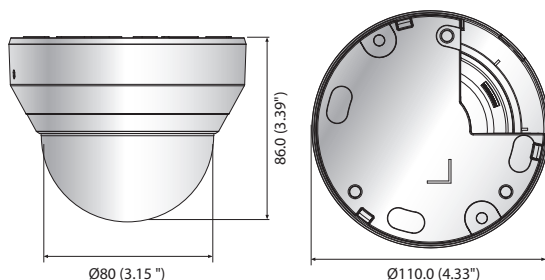

## Dimensions

Unit : mm (inch)

## Key Features

- 2 megapixel (1920 x 1080) resolution
- Built-in 3mm fixed lens (LND-6011R)  
4mm fixed lens (LND-6021R)  
6mm fixed lens (LND-6031R)
- 30fps@all resolutions (H.264)
- H.264, MJPEG codec supported, Multiple streaming
- Day & Night (ICR), WDR (120dB)
- Tampering, Motion detection
- Micro SD/SDHC memory slot (Max. 32GB), PoE
- Hallway view, WiseStreamII support
- IR viewable length 20m