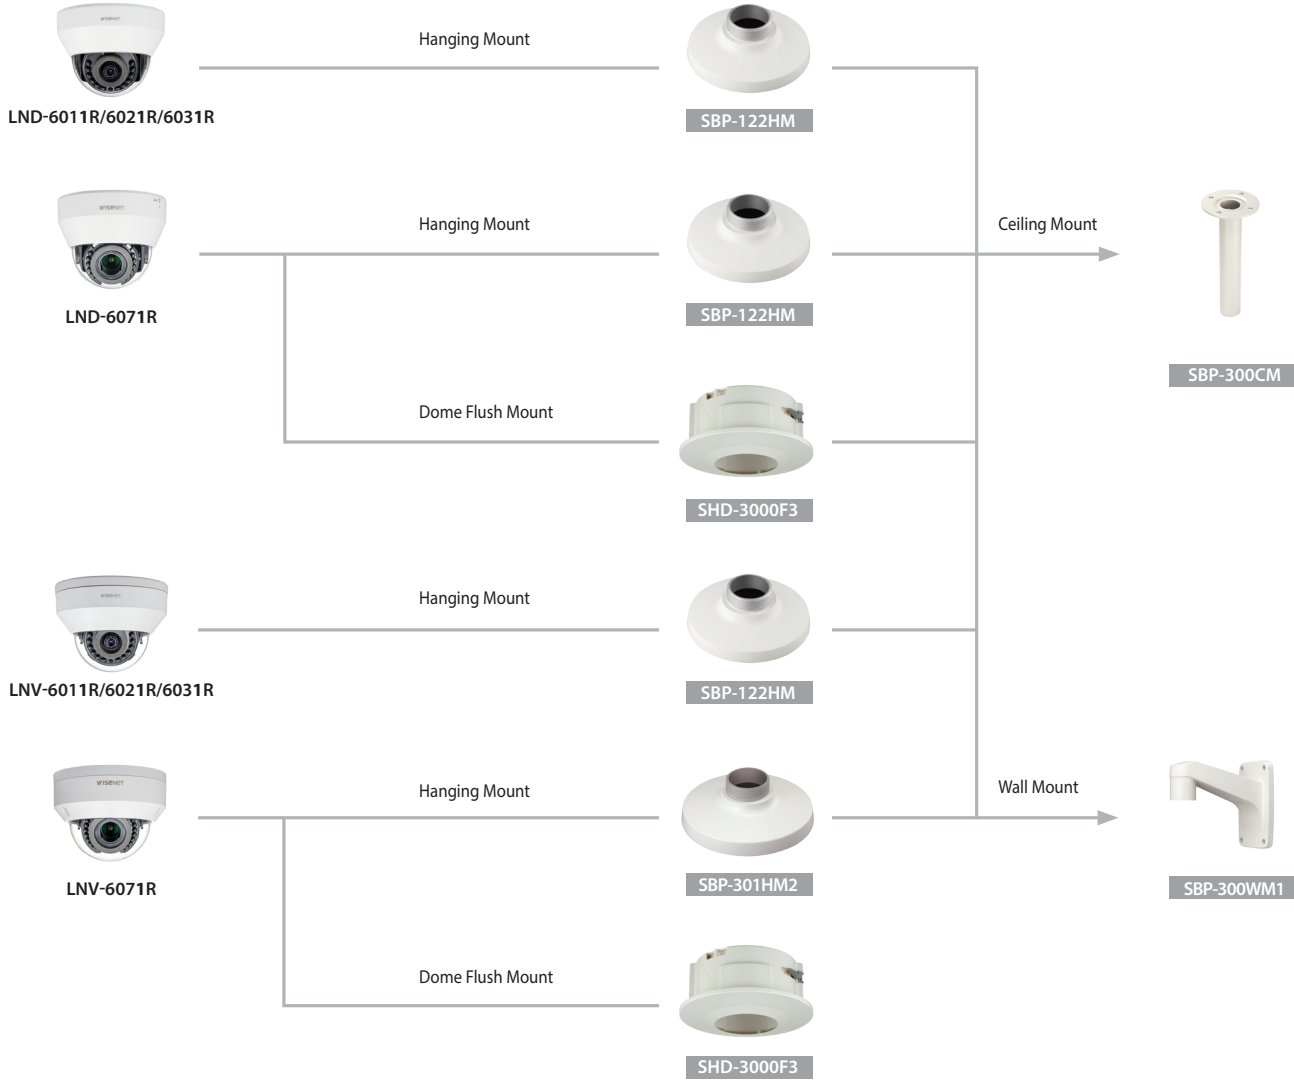

Accessory configuration