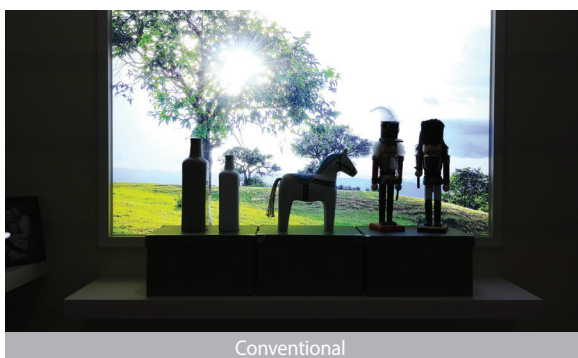

Broad lineup and modern design for indoor and outdoor environments

The newly launched L series cameras consist of very affordable cameras with essential features. The broad line-up includes fixed and varifocal lens depending on its lens type, and bullet, dome and vandal-resistant dome cameras. The cameras have a modern design and can be used both indoors and outdoors.

Bullet		Dome		Vandal Dome	
Fixed IR	V/F IR	Fixed IR	V/F IR	Fixed IR	V/F IR
 LNO-6011R LNO-6021R LNO-6031R	 LNO-6071R	 LND-6011R LND-6021R LND-6031R	 LND-6071R	 LNV-6011R LNV-6021R LNV-6031R	 LNV-6071R

True WDR(120dB)

The true WDR function built-in into the L series cameras can generate natural images without any image loss even in the challenging environments, such as when the background is brighter than the main object, when an image is obscured by shade due to strong light, when there is a large gap in screen brightness. In addition, it can significantly reduce the effect of motion blur, which is a critical weakness of conventional WDR.