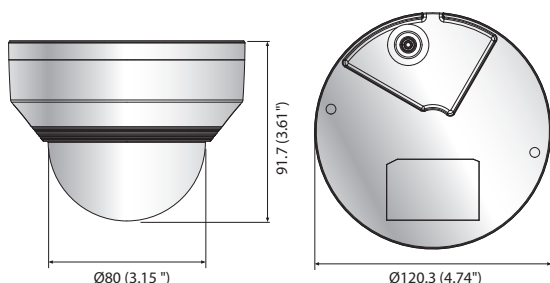

## L series

- 2 megapixel (1920 x 1080) resolution
- H.264, MJPEG dual codec
- 30fps@2MP (H.264)
- True WDR (120dB), WiseStream II
- Hallway view, LDC (Lens Distortion Correction)
- Motion detection, Tampering
- SD/SDHC memory slot (Max. 32GB), PoE
- IP66 / IK10 support (Vandal-Resistant cameras)

## Key Features

- 2 megapixel (1920 x 1080) resolution
- Built-in 3mm fixed lens (LNV-6011R)  
4mm fixed lens (LNV-6021R)  
6mm fixed lens (LNV-6031R)
- 30fps@all resolutions (H.264)
- H.264, MJPEG codec supported, Multiple streaming
- Day & Night (ICR), WDR (120dB)
- Tampering, Motion detection
- Micro SD/SDHC memory slot (Max. 32GB), PoE
- Hallway view, WiseStreamII support
- IR viewable length 30m
- IP66, IK10 support

## Dimensions

Unit : mm (inch)