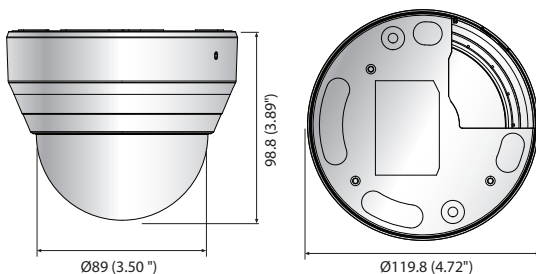

## Key Features

- 2 megapixel (1920 x 1080) resolution
- 3.2 ~ 10mm varifocal lens
- 30fps@all resolutions (H.264)
- H.264, MJPEG codec supported, Multiple streaming
- Day & Night (ICR), WDR (120dB)
- Tampering, Motion detection
- Micro SD/SDHC memory slot (Max. 32GB), PoE
- Hallway view, WiseStreamII support
- IR viewable length 20m

## Dimensions

Unit : mm (inch)