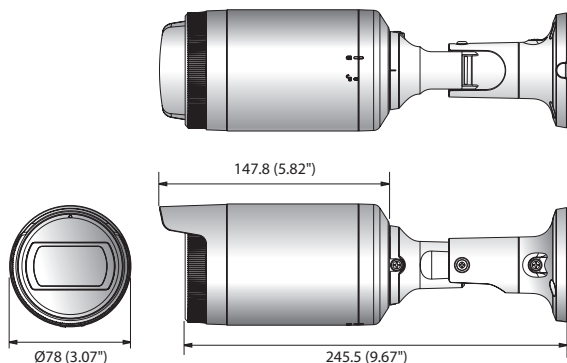

## Dimensions

Unit : mm (inch)

## Key Features

- 2 megapixel (1920 x 1080) resolution
- 3.2 ~ 10mm varifocal lens
- 30fps@all resolutions (H.264)
- H.264, MJPEG codec supported, Multiple streaming
- Day & Night (ICR), WDR (120dB)
- Tampering, Motion detection
- Micro SD/SDHC memory slot (Max. 32GB), PoE
- Hallway view, WiseStreamII support
- IR viewable length 30m
- IP66 support