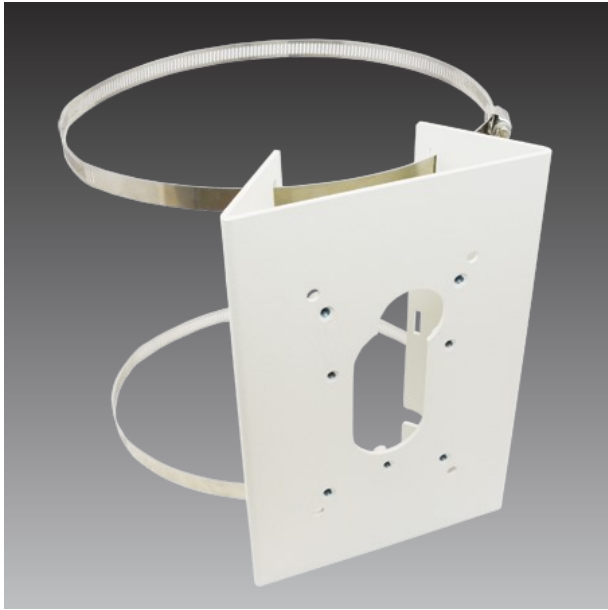

# PMAX-0503

Pole Mount (for PMAX-0102, PMAX-0312, PMAX-0313, PMAX-0314, PMAX-0702, PMAX-1106, PMAX-1107) , supports 5.25" to 8.5" Poles

### Device

|                         |   |
|-------------------------|---|
| Product Type            | Camera Mount  |
| Application Environment | Indoor/Outdoor  |
| Description             | Pole Mount (for PMAX-0102, PMAX-0312, PMAX-0313, PMAX-0314, PMAX-0702, PMAX-1106, PMAX-1107) , supports 5.25" to 8.5" Poles |

### General

|                      |  |
|----------------------|--|
| Supported Pole Range | 5.25" ~ 8.5"   |
| Weight               | 652.5g (1.439lb)   |
| Dimensions           | (W x H x D): 160.3mm x 240mm x 236.5mm (6.31" x 9.45" x 9.31") |
| Color                | Warm Gray  |
| Material             | Aluminum   |
| Warranty             | 1 Year(s)  |