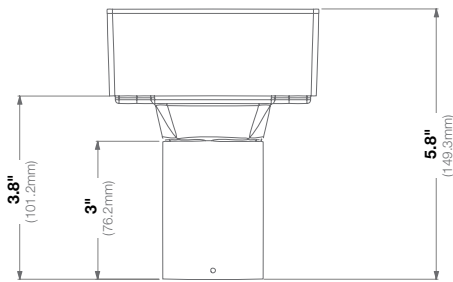

Compatibility	Compatible with 1.5" NPT female
	Works with SurroundVideo® Series, MegaDome® UltraHD, MegaDome 4K, MegaDome G3, MegaDome G3 RS, and MegaVideo® G5 Camera in D4SO-3 Housing

Mechanical	Casing	Die-cast aluminum
		IP66 weather proof standard
		IK-10 impact-resistant
	Color	Ivory (Pantone® Cool Gray 1C)
	Dimensions	5.87" H (149.31mm) x 4.69" W (119.20mm)
Weight	w/o Camera 2.12lbs (0.96kg)	