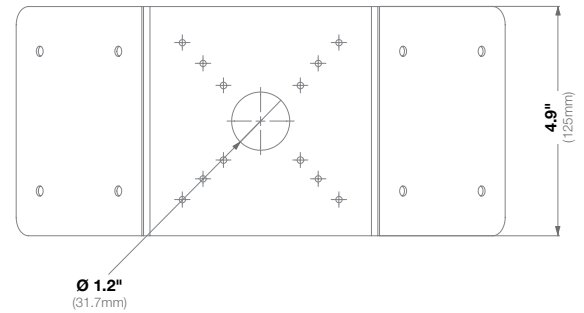

Compatibility Works with AV-WMJJB, AV-SWMJB, MDD-WMT, MCD-WMT, and AV-JBA

Mechanical	Casing	Die-cast aluminum
		IP66 weather proof standard
		IK-10 impact-resistant
	Color	Ivory (Pantone® Cool Gray 1C)
	Dimensions	5.01" W (127.32mm) x 4.92" H (125mm)
	Weight	w/o Camera 0.32lbs (0.15kg)

Compatibility Works with AV-WMJJB, AV-SWMJB, MDD-WMT, MCD-WMT, and AV-JBA

Mechanical	Casing	Die-cast aluminum
		IP66 weather proof standard
		IK-10 impact-resistant
	Color	Ivory (Pantone® Cool Gray 1C)
	Dimensions	13.04" W (331.25mm) x 4.92" H (125mm)
	Weight	w/o Camera 0.59lbs (0.27kg)

Mechanical	Casing	Die-cast aluminum
		IP66 weather proof standard
		IK-10 impact-resistant
	Color	Ivory (Pantone® Cool Gray 1C)
Dimensions	Ø 8.9" (227.4mm) x 1.8" H (46.5mm)	
Weight	w/o Camera	1.22lbs (0.55kg)