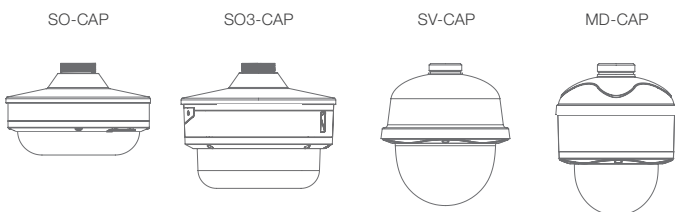

Cap Options

* Can be switched with SO3-CAP, SV-CAP, or MD-CAP