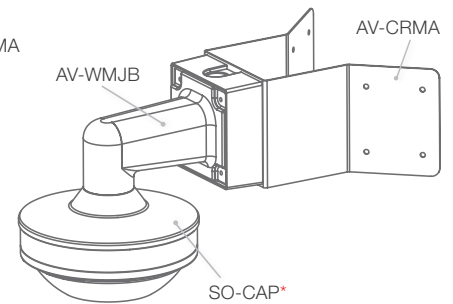

Standard Dome Accessories

Accessories for Indoor/Outdoor Ceiling, Wall, Pole, and Corner Mounting Solutions

Ceiling Mount Configuration

Wall Mount Configuration

Wall Mount Configuration with Pole Mount Adapter

Wall Mount Configuration with Corner Mount Adapter

Cap Options

* Can be switched with SO3-CAP, SV-CAP, or MD-CAP

Compatible Cameras

SurroundVideo® Series
SurroundVideo, SurroundVideo G5, SurroundVideo G5 Mini, SurroundVideo Omni (G1), SurroundVideo Omni G2, and SurroundVideo Omni G3

MegaDome® Series
MegaDome UltraHD, MegaDome 4K, MegaDome G3, and MegaDome G3 RS

MegaVideo® G5
Camera in D4SO-3 Housing

AV-EBAR

Round Electrical Box Adapter Plate

Features:

- Easy Installation and Superior Design
- Heavy Duty Enclosure Protection for Applications in Harsh Environments
- Die-Cast Aluminum is Resistant to Impact and Salt Damage

Compatibility**	Compatible with 3/4" NPT standard
	Works with MegaBall® Series, MicroDome® -S cameras, SurroundVideo®, SurroundVideo G5, SurroundVideo Omni Series**, MCD-CMT, and MB2-JBA

Mechanical	Casing	Die-cast aluminum
		IP66 weather proof standard
		IK-10 impact-resistant
	Color	Ivory (Pantone Cool Gray 1C)
	Dimensions	Ø6" (152.4mm) x 0.15" W (4mm)
Weight	w/o Camera	0.4lbs (0.18kg)