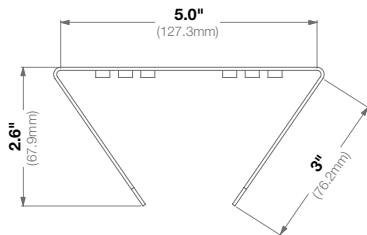

Compatibility	Compatible with 1.5" NPT female
	Works with SurroundVideo Series, MegaDome UltraHD, MegaDome 4K, MegaDome G3, MegaDome G3 RS, and MegaVideo G5 Camera in D4SO-3 Housing

Mechanical	Casing	Die-cast aluminum
		IP66 weather proof standard
		IK-10 impact-resistant
	Color	Ivory (Pantone® Cool Gray 1C)
	Dimensions	7.68" L (195.05mm) x 4.69" W (119.20mm)
Weight	w/o Camera 2.49lbs (1.13kg)	

Compatibility Works with AV-WMJJB, AV-SWMJB, MDD-WMT, MCD-WMT, and AV-JBA

Mechanical	Casing	Die-cast aluminum
		IP66 weather proof standard
		IK-10 impact-resistant
	Color	Ivory (Pantone® Cool Gray 1C)
	Dimensions	5.01" W (127.32mm) x 4.92" H (125mm)
	Weight	w/o Camera 0.32lbs (0.15kg)