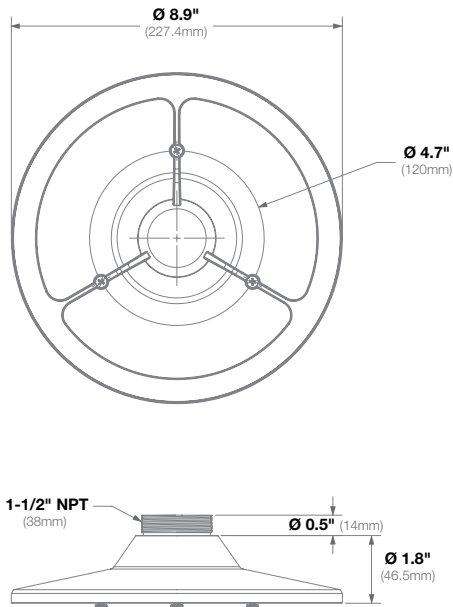

Compatibility Works with AV-WMJJB, AV-SWMJB, MDD-WMT, MCD-WMT, and AV-JBA

Mechanical	Casing	Die-cast aluminum
		IP66 weather proof standard
		IK-10 impact-resistant
	Color	Ivory (Pantone® Cool Gray 1C)
	Dimensions	13.04" W (331.25mm) x 4.92" H (125mm)
	Weight	w/o Camera 0.59lbs (0.27kg)

Mechanical	Casing	Die-cast aluminum
		IP66 weather proof standard
		IK-10 impact-resistant
	Color	Ivory (Pantone® Cool Gray 1C)
Dimensions	Ø 8.9" (227.4mm) x 1.8" H (46.5mm)	
Weight	w/o Camera	1.22lbs (0.55kg)

Mechanical	Casing	Die-cast aluminum
		IP66 weather proof standard
		IK-10 impact-resistant
	Color	Ivory (Pantone® Cool Gray 1C)
Dimensions	Ø 7.87" (200mm) x 1.6" H (40.79mm)	
Weight	w/o Camera	0.85lbs (0.39kg)