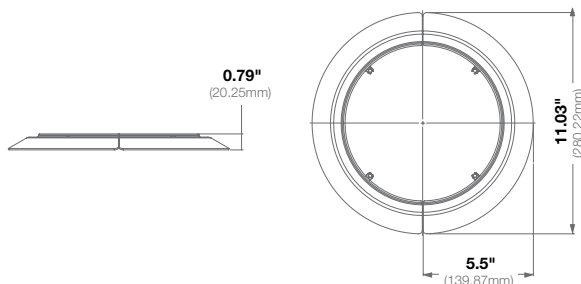

Compatibility	Compatible with 3/4" NPT standard
	Works with AV-PMJB***, AV-WMJB***, HSG2-WMT, and MegaView® 2***

Mechanical	Casing	Die-cast aluminum
		IP66 weather proof standard
		IK-10 impact-resistant
	Color	Ivory (Pantone® Cool Gray 1C)
	Dimensions	4.7" L (120mm) x 4.7" W (120mm) x 1.89" H (48.1mm)
Weight	w/o Camera	1.3lbs (0.63kg)

Compatibility	Compatible with 3/4" NPT standard
	Works with MegaDome UltraHD, MegaDome 4K, MegaDome G3, MegaDome G3 RS, SurroundVideo® G5 Mini, and MegaVideo® G5 Camera in D4SO-3 Housing

Mechanical	Casing	Die-cast aluminum
		IP66 weather proof standard
		IK-10 impact-resistant
	Color	Ivory (Pantone® Cool Gray 1C)
	Dimensions	Ø 6.06" (154mm) x 1.5" H (40mm)
Weight	w/o Camera	1lbs (0.45kg)

Mechanical	Casing	Plastic
	Color	Ivory (Pantone® Cool Gray 1C)
	Dimensions	11.03" L (280.22mm) x 0.79" H (20.25mm)
	Weight	w/o Camera

*** Replacement part for these models

See Next Page for Ordering Information