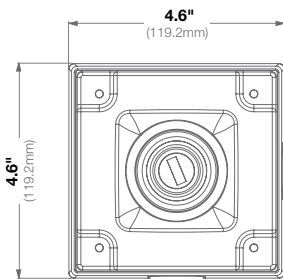

Compatibility**	Compatible with 3/4" NPT standard
	Works with MegaView® Series, MicroBullet®, SurroundVideo®, SurroundVideo G5, AV-JBA, AV-WMJB, AV-SWMJB, MCD-WMT, MDD-WMT, HSG2-WMT, and AV-PMJB

Mechanical	Casing	Die-cast aluminum
		IP66 weather proof standard
		IK-10 impact-resistant
	Color	Ivory (Pantone Cool Gray 1C)
	Dimensions	4.7" L (120mm) x 0.15" W (4mm) x 4.7" H (120mm)
Weight	w/o Camera	0.33lbs (0.13kg)

Compatibility	Compatible with 1.5" NPT female
	Works with SurroundVideo® Series, MegaDome® UltraHD, MegaDome 4K, MegaDome G3, MegaDome G3 RS, and MegaVideo® G5 Camera in D4SO-3 Housing

Mechanical	Casing	Die-cast aluminum
		IP66 weather proof standard
		IK-10 impact-resistant
	Color	Ivory (Pantone® Cool Gray 1C)
	Dimensions	5.87" H (149.31mm) x 4.69" W (119.20mm)
Weight	w/o Camera 2.12lbs (0.96kg)	

Compatibility	Compatible with 1.5" NPT female
	Works with SurroundVideo Series, MegaDome UltraHD, MegaDome 4K, MegaDome G3, MegaDome G3 RS, and MegaVideo G5 Camera in D4SO-3 Housing

Mechanical	Casing	Die-cast aluminum
		IP66 weather proof standard
		IK-10 impact-resistant
	Color	Ivory (Pantone® Cool Gray 1C)
	Dimensions	7.68" L (195.05mm) x 4.69" W (119.20mm)
Weight	w/o Camera 2.49lbs (1.13kg)	