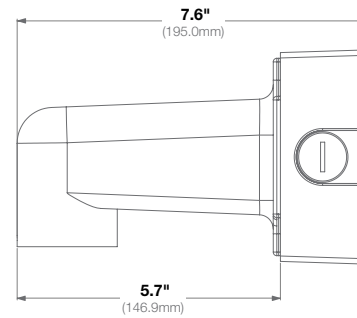

Compatibility**	Compatible with 3/4" NPT standard
	Works with MegaView® Series, MicroBullet®, SurroundVideo®, SurroundVideo G5, AV-JBA, AV-WMJB, AV-SWMJB, MCD-WMT, MDD-WMT, HSG2-WMT, and AV-PMJB

Mechanical	Casing	Die-cast aluminum
		IP66 weather proof standard
		IK-10 impact-resistant
	Color	Ivory (Pantone Cool Gray 1C)
	Dimensions	4.7" L (120mm) x 0.15" W (4mm) x 4.7" H (120mm)
Weight	w/o Camera	0.33lbs (0.13kg)

Compatibility	Compatible with 1.5" NPT female
	Works with SurroundVideo® Series, MegaDome® UltraHD, MegaDome 4K, MegaDome G3, MegaDome G3 RS, and MegaVideo® G5 Camera in D4SO-3 Housing

Mechanical	Casing	Die-cast aluminum
		IP66 weather proof standard
		IK-10 impact-resistant
	Color	Ivory (Pantone® Cool Gray 1C)
	Dimensions	5.87" H (149.31mm) x 4.69" W (119.20mm)
Weight	w/o Camera 2.12lbs (0.96kg)	

Compatibility	Compatible with 1.5" NPT female
	Works with SurroundVideo Series, MegaDome UltraHD, MegaDome 4K, MegaDome G3, MegaDome G3 RS, and MegaVideo G5 Camera in D4SO-3 Housing

Mechanical	Casing	Die-cast aluminum
		IP66 weather proof standard
		IK-10 impact-resistant
	Color	Ivory (Pantone® Cool Gray 1C)
	Dimensions	7.68" L (195.05mm) x 4.69" W (119.20mm)
Weight	w/o Camera 2.49lbs (1.13kg)	