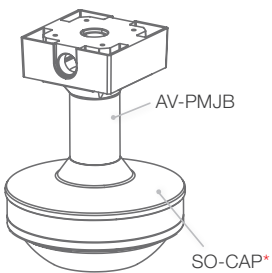

Standard Dome Accessories

Accessories for Indoor/Outdoor Ceiling, Wall, Pole, and Corner Mounting Solutions

Ceiling Mount Configuration

Wall Mount Configuration

Wall Mount Configuration with Pole Mount Adapter

Compatibility**	Compatible with 3/4" NPT standard
	Works with MegaBall® Series, MicroDome® -S cameras, SurroundVideo®, SurroundVideo G5, SurroundVideo Omni Series**, MCD-CMT, and MB2-JBA

Mechanical	Casing	Die-cast aluminum
		IP66 weather proof standard
		IK-10 impact-resistant
	Color	Ivory (Pantone Cool Gray 1C)
	Dimensions	Ø6" (152.4mm) x 0.15" W (4mm)
Weight	w/o Camera	0.4lbs (0.18kg)