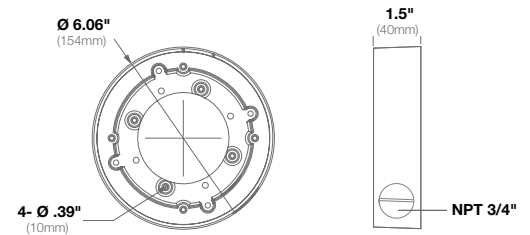

Compatibility	Compatible with 3/4" NPT standard
	Works with AV-PMJB***, AV-WMJB***, HSG2-WMT, and MegaView® 2***

Mechanical	Casing	Die-cast aluminum
		IP66 weather proof standard
		IK-10 impact-resistant
	Color	Ivory (Pantone® Cool Gray 1C)
	Dimensions	4.7" L (120mm) x 4.7" W (120mm) x 1.89" H (48.1mm)
Weight	w/o Camera	1.3lbs (0.63kg)

Compatibility	Compatible with 3/4" NPT standard
	Works with MegaDome UltraHD, MegaDome 4K, MegaDome G3, MegaDome G3 RS, SurroundVideo® G5 Mini, and MegaVideo® G5 Camera in D4SO-3 Housing

Mechanical	Casing	Die-cast aluminum
		IP66 weather proof standard
		IK-10 impact-resistant
	Color	Ivory (Pantone® Cool Gray 1C)
	Dimensions	Ø 6.06" (154mm) x 1.5" H (40mm)
Weight	w/o Camera	1lbs (0.45kg)

Mechanical	Casing	Plastic
	Color	Ivory (Pantone® Cool Gray 1C)
	Dimensions	11.03" L (280.22mm) x 0.79" H (20.25mm)
	Weight	w/o Camera

*** Replacement part for these models

See Next Page for Ordering Information