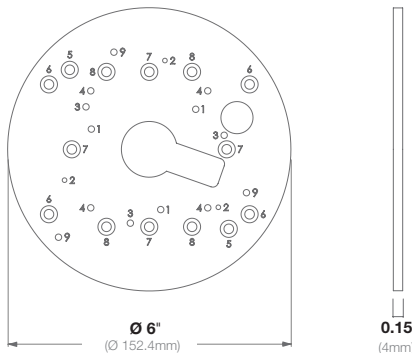

Compatibility**	Compatible with 3/4" NPT standard
	Works with MegaBall® Series, MicroDome® -S cameras, SurroundVideo®, SurroundVideo G5, SurroundVideo Omni Series**, MCD-CMT, and MB2-JBA

Mechanical	Casing	Die-cast aluminum
		IP66 weather proof standard
		IK-10 impact-resistant
	Color	Ivory (Pantone Cool Gray 1C)
	Dimensions	Ø6" (152.4mm) x 0.15" W (4mm)
Weight	w/o Camera	0.4lbs (0.18kg)