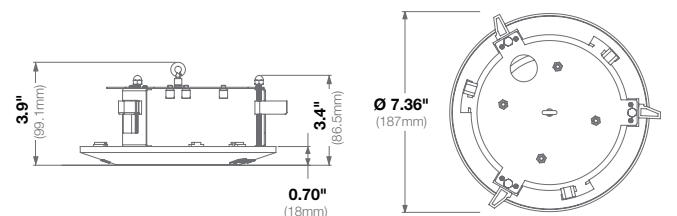

Mechanical	Casing	Aluminum and plastic
	Color	Ivory (Pantone® Cool Gray 1C)
	Dimensions	Ø 7.36" (187mm) x 3.9" H (99.1mm)
	Weight	w/o Camera 1.10lb (0.5kg)

AV-JBA

Square Standard Junction Box

Features:

- Easy Installation and Superior Design
- Heavy Duty Enclosure Protection for Applications in Harsh Environments
- Die-Cast Aluminum is Resistant to Impact and Salt Damage