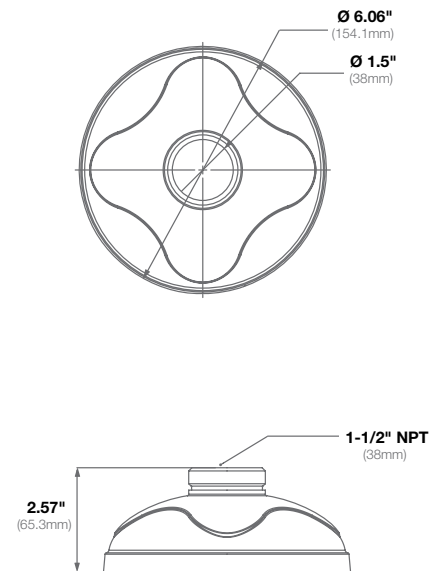

Mechanical	Casing	Die-cast aluminum
		IP66 weather proof standard
		IK-10 impact-resistant
	Color	Ivory (Pantone® Cool Gray 1C)
Dimensions	Ø 8.9" (227.4mm) x 1.8" H (46.5mm)	
Weight	w/o Camera	1.22lbs (0.55kg)

Mechanical	Casing	Die-cast aluminum
		IP66 weather proof standard
		IK-10 impact-resistant
	Color	Ivory (Pantone® Cool Gray 1C)
Dimensions	Ø 7.87" (200mm) x 1.6" H (40.79mm)	
Weight	w/o Camera	0.85lbs (0.39kg)

Mechanical	Casing	Die-cast aluminum
		IP66 weather proof standard
		IK-10 impact-resistant
Color	Ivory (Pantone® Cool Gray 1C)	
Dimensions	Ø 7.4" (189mm) x 4.33" H (110mm)	
Weight	w/o Camera 1.47lbs (0.69kg)	

Mechanical	Casing	Die-cast aluminum
		IP66 weather proof standard
		IK-10 impact-resistant
Color	Ivory (Pantone® Cool Gray 1C)	
Dimensions	Ø 6.06" (154.1mm) x 2.57" H (65.3mm)	
Weight	w/o Camera 1.02lbs (0.465kg)	