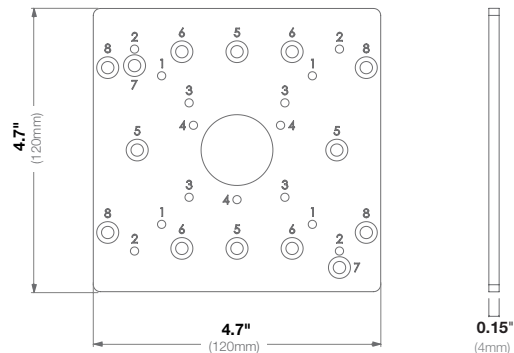

Compatibility**	Compatible with 3/4" NPT standard
	Works with MegaBall® Series, MicroDome® -S cameras, SurroundVideo®, SurroundVideo G5, SurroundVideo Omni Series**, MCD-CMT, and MB2-JBA

Mechanical	Casing	Die-cast aluminum
		IP66 weather proof standard
		IK-10 impact-resistant
	Color	Ivory (Pantone Cool Gray 1C)
	Dimensions	Ø6" (152.4mm) x 0.15" W (4mm)
Weight	w/o Camera	0.4lbs (0.18kg)

Compatibility**	Compatible with 3/4" NPT standard
	Works with MegaView® Series, MicroBullet®, SurroundVideo®, SurroundVideo G5, AV-JBA, AV-WMJB, AV-SWMJB, MCD-WMT, MDD-WMT, HSG2-WMT, and AV-PMJB

Mechanical	Casing	Die-cast aluminum
		IP66 weather proof standard
		IK-10 impact-resistant
	Color	Ivory (Pantone Cool Gray 1C)
	Dimensions	4.7" L (120mm) x 0.15" W (4mm) x 4.7" H (120mm)
Weight	w/o Camera	0.33lbs (0.13kg)