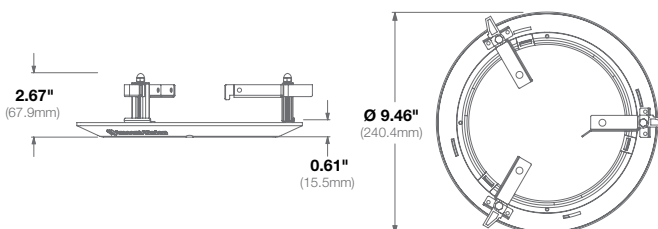

SV-FMA

Flush Mount Adapter

Features:

- Easy Installation and Superior Design
- Low Profile Installation

Compatibility Works with SurroundVideo and SurroundVideo G5

Mechanical	Casing	Aluminum and plastic
	Color	Ivory (Pantone® Cool Gray 1C)
	Dimensions	Ø 8.54" (217mm) x 2.92" H (74.2mm)
	Weight	w/o Camera 1.3lbs (0.59kg)

SO-FMA

Flush Mount Adapter

Features:

- Easy Installation and Superior Design
- Low Profile Installation

Compatibility Works with SurroundVideo Omni and SurroundVideo Omni G2

Mechanical	Casing	Aluminum and plastic
	Color	Ivory (Pantone® Cool Gray 1C)
	Dimensions	Ø 9.46" (240.3mm) x 2.67" H (67.9mm)
	Weight	w/o Camera 1.15lbs (0.52kg)