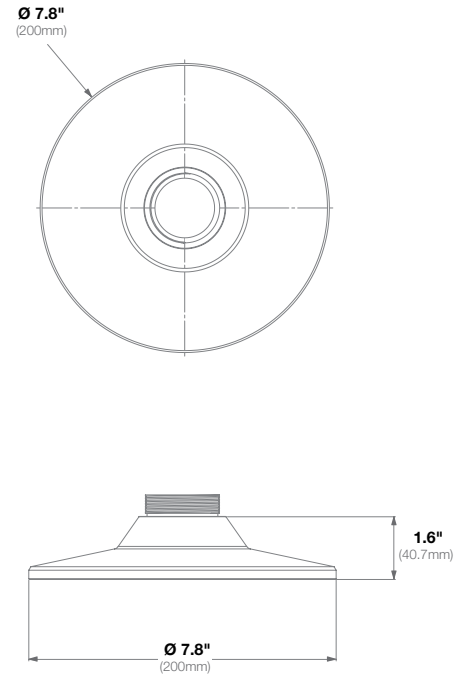

Mechanical	Casing	Die-cast aluminum
		IP66 weather proof standard
		IK-10 impact-resistant
	Color	Ivory (Pantone® Cool Gray 1C)
Dimensions	Ø 8.9" (227.4mm) x 1.8" H (46.5mm)	
Weight	w/o Camera	1.22lbs (0.55kg)

Mechanical	Casing	Die-cast aluminum
		IP66 weather proof standard
		IK-10 impact-resistant
	Color	Ivory (Pantone® Cool Gray 1C)
Dimensions	Ø 7.87" (200mm) x 1.6" H (40.79mm)	
Weight	w/o Camera	0.85lbs (0.39kg)

Mechanical	Casing	Die-cast aluminum
		IP66 weather proof standard
		IK-10 impact-resistant
Color	Ivory (Pantone® Cool Gray 1C)	
Dimensions	Ø 7.4" (189mm) x 4.33" H (110mm)	
Weight	w/o Camera 1.47lbs (0.69kg)	