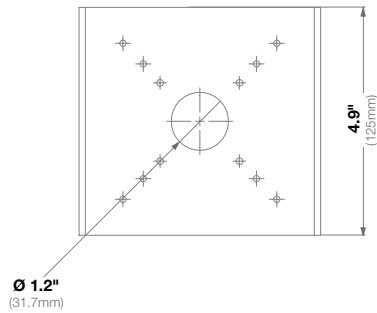

AV-PMA

Pole Mount Adapter

Features:

- Easy Installation and Superior Design
- Heavy Duty Enclosure Protection for Applications in Harsh Environments
- Die-Cast Aluminum is Resistant to Impact and Salt Damage

Compatibility Works with AV-WMJJB, AV-SWMJB, MDD-WMT, MCD-WMT, and AV-JBA

Mechanical	Casing	Die-cast aluminum
		IP66 weather proof standard
		IK-10 impact-resistant
	Color	Ivory (Pantone® Cool Gray 1C)
	Dimensions	5.01" W (127.32mm) x 4.92" H (125mm)
	Weight	w/o Camera 0.32lbs (0.15kg)