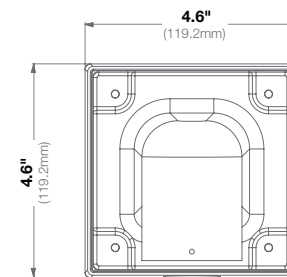

Compatibility	Compatible with 1.5" NPT female
	Works with SurroundVideo® Series, MegaDome® UltraHD, MegaDome 4K, MegaDome G3, MegaDome G3 RS, and MegaVideo® G5 Camera in D4SO-3 Housing

Mechanical	Casing	Die-cast aluminum
		IP66 weather proof standard
		IK-10 impact-resistant
	Color	Ivory (Pantone® Cool Gray 1C)
	Dimensions	5.87" H (149.31mm) x 4.69" W (119.20mm)
Weight	w/o Camera 2.12lbs (0.96kg)	

Compatibility	Compatible with 1.5" NPT female
	Works with SurroundVideo Series, MegaDome UltraHD, MegaDome 4K, MegaDome G3, MegaDome G3 RS, and MegaVideo G5 Camera in D4SO-3 Housing

Mechanical	Casing	Die-cast aluminum
		IP66 weather proof standard
		IK-10 impact-resistant
	Color	Ivory (Pantone® Cool Gray 1C)
	Dimensions	7.68" L (195.05mm) x 4.69" W (119.20mm)
Weight	w/o Camera 2.49lbs (1.13kg)	