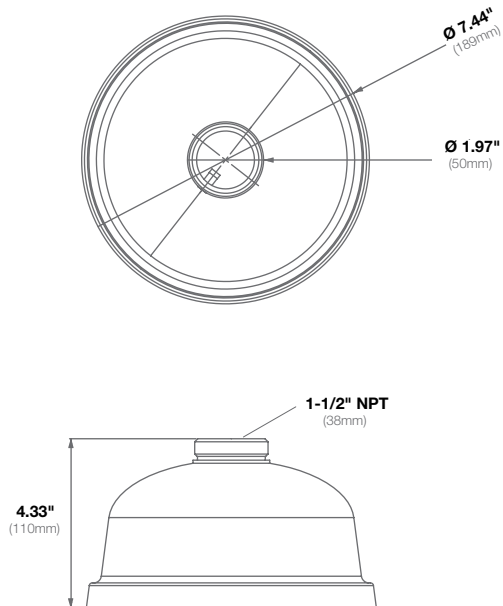

Mechanical	Casing	Die-cast aluminum
		IP66 weather proof standard
		IK-10 impact-resistant
	Color	Ivory (Pantone® Cool Gray 1C)
Dimensions	Ø 8.9" (227.4mm) x 1.8" H (46.5mm)	
Weight	w/o Camera	1.22lbs (0.55kg)

Mechanical	Casing	Die-cast aluminum
		IP66 weather proof standard
		IK-10 impact-resistant
	Color	Ivory (Pantone® Cool Gray 1C)
Dimensions	Ø 7.87" (200mm) x 1.6" H (40.79mm)	
Weight	w/o Camera	0.85lbs (0.39kg)

Mechanical	Casing	Die-cast aluminum
		IP66 weather proof standard
		IK-10 impact-resistant
Color	Ivory (Pantone® Cool Gray 1C)	
Dimensions	Ø 7.4" (189mm) x 4.33" H (110mm)	
Weight	w/o Camera 1.47lbs (0.69kg)	

Mechanical	Casing	Die-cast aluminum
		IP66 weather proof standard
		IK-10 impact-resistant
Color	Ivory (Pantone® Cool Gray 1C)	
Dimensions	Ø 6.06" (154.1mm) x 2.57" H (65.3mm)	
Weight	w/o Camera 1.02lbs (0.465kg)	