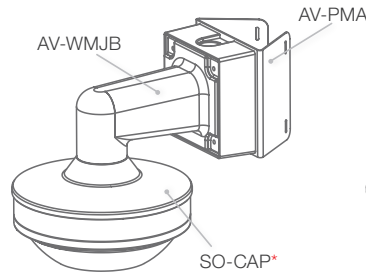

Standard Dome Accessories

Accessories for Indoor/Outdoor Ceiling, Wall, Pole, and Corner Mounting Solutions

Ceiling Mount Configuration

Wall Mount Configuration

Wall Mount Configuration with Pole Mount Adapter

Wall Mount Configuration with Corner Mount Adapter

Cap Options

* Can be switched with SO3-CAP, SV-CAP, or MD-CAP

Compatible Cameras

SurroundVideo® Series
SurroundVideo, SurroundVideo G5, SurroundVideo G5 Mini, SurroundVideo Omni (G1), SurroundVideo Omni G2, and SurroundVideo Omni G3