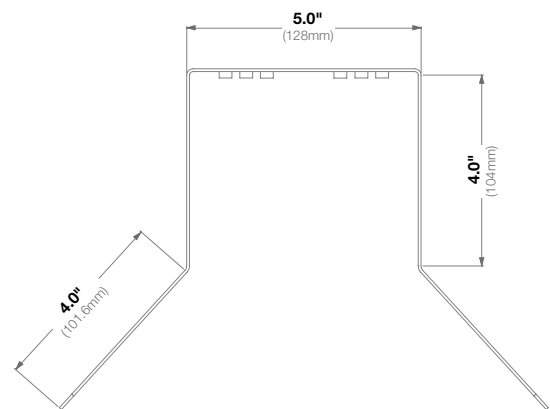

Compatibility	Compatible with 1.5" NPT female
	Works with SurroundVideo Series, MegaDome UltraHD, MegaDome 4K, MegaDome G3, MegaDome G3 RS, and MegaVideo G5 Camera in D4SO-3 Housing

Mechanical	Casing	Die-cast aluminum
		IP66 weather proof standard
		IK-10 impact-resistant
	Color	Ivory (Pantone® Cool Gray 1C)
	Dimensions	7.68" L (195.05mm) x 4.69" W (119.20mm)
Weight	w/o Camera 2.49lbs (1.13kg)	

Compatibility Works with AV-WMJJB, AV-SWMJB, MDD-WMT, MCD-WMT, and AV-JBA

Mechanical	Casing	Die-cast aluminum
		IP66 weather proof standard
		IK-10 impact-resistant
	Color	Ivory (Pantone® Cool Gray 1C)
	Dimensions	5.01" W (127.32mm) x 4.92" H (125mm)
	Weight	w/o Camera 0.32lbs (0.15kg)

Compatibility Works with AV-WMJJB, AV-SWMJB, MDD-WMT, MCD-WMT, and AV-JBA

Mechanical	Casing	Die-cast aluminum
		IP66 weather proof standard
		IK-10 impact-resistant
	Color	Ivory (Pantone® Cool Gray 1C)
	Dimensions	13.04" W (331.25mm) x 4.92" H (125mm)
	Weight	w/o Camera 0.59lbs (0.27kg)

Mechanical	Casing	Die-cast aluminum
		IP66 weather proof standard
		IK-10 impact-resistant
	Color	Ivory (Pantone® Cool Gray 1C)
Dimensions	Ø 8.9" (227.4mm) x 1.8" H (46.5mm)	
Weight	w/o Camera	1.22lbs (0.55kg)