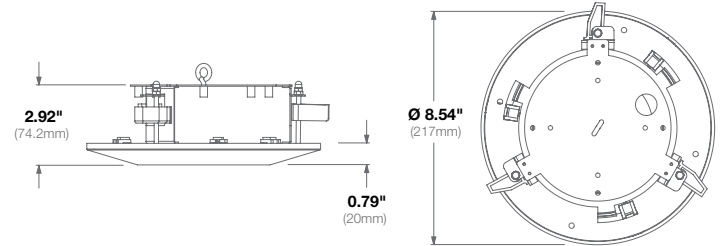

SV-FMA

Flush Mount Adapter

Features:

- Easy Installation and Superior Design
- Low Profile Installation

Compatibility Works with SurroundVideo and SurroundVideo G5

Mechanical	Casing	Aluminum and plastic
	Color	Ivory (Pantone® Cool Gray 1C)
	Dimensions	Ø 8.54" (217mm) x 2.92" H (74.2mm)
	Weight	w/o Camera 1.3lbs (0.59kg)