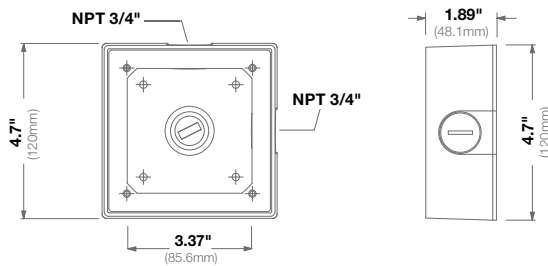

Mechanical	Casing	Aluminum and plastic
	Color	Ivory (Pantone® Cool Gray 1C)
	Dimensions	Ø 7.36" (187mm) x 3.9" H (99.1mm)
	Weight	w/o Camera 1.10lb (0.5kg)

AV-JBA

Square Standard Junction Box

Features:

- Easy Installation and Superior Design
- Heavy Duty Enclosure Protection for Applications in Harsh Environments
- Die-Cast Aluminum is Resistant to Impact and Salt Damage

Compatibility	Compatible with 3/4" NPT standard
	Works with AV-PMJB***, AV-WMJB***, HSG2-WMT, and MegaView® 2***

Mechanical	Casing	Die-cast aluminum
		IP66 weather proof standard
		IK-10 impact-resistant
	Color	Ivory (Pantone® Cool Gray 1C)
	Dimensions	4.7" L (120mm) x 4.7" W (120mm) x 1.89" H (48.1mm)
Weight	w/o Camera	1.3lbs (0.63kg)