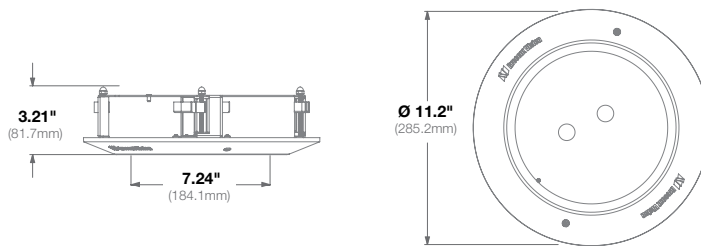

Mechanical	Casing	Die-cast aluminum
		IP66 weather proof standard
		IK-10 impact-resistant
Color	Ivory (Pantone® Cool Gray 1C)	
Dimensions	Ø 6.06" (154.1mm) x 2.57" H (65.3mm)	
Weight	w/o Camera 1.02lbs (0.465kg)	

SO3-FMA

Flush Mount Adapter

Features:

- Easy Installation and Superior Design
- Low Profile Installation

Compatibility Works with SurroundVideo® Omni G3

Mechanical	Casing	Aluminum and plastic
	Color	Ivory (Pantone® Cool Gray 1C)
	Dimensions	Ø 11.2" (285.2mm) x 3.21" H (81.7mm)
	Weight	w/o Camera 2.43lbs (1.1kg)

SV-FMA

Flush Mount Adapter

Features:

- Easy Installation and Superior Design
- Low Profile Installation

Compatibility Works with SurroundVideo and SurroundVideo G5

Mechanical	Casing	Aluminum and plastic
	Color	Ivory (Pantone® Cool Gray 1C)
	Dimensions	Ø 8.54" (217mm) x 2.92" H (74.2mm)
	Weight	w/o Camera 1.3lbs (0.59kg)