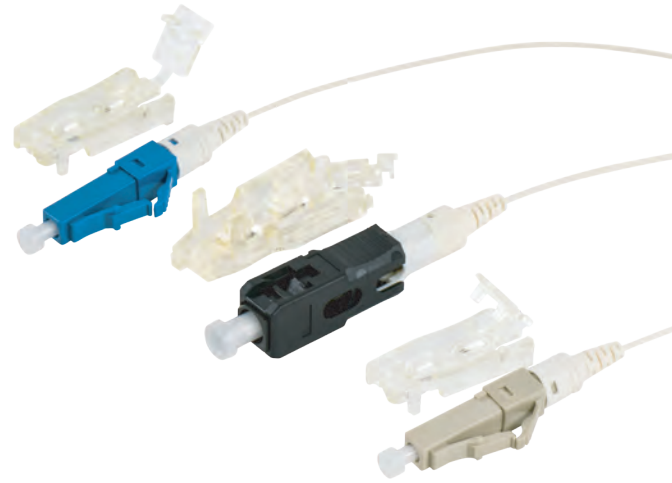

## SC & LC Mechanical Connectors

SC & LC Mechanical Connectors enable easy and fast fiber termination in the field. These connectors have taken mechanical connectors to new heights of performance and reliability.

### FEATURES

- Quick and Skill-free Installation, without Adhesives or Polishing
- 1-Minute or Less Low-loss Terminations
- Eliminates Bulky Mechanical Crimping Tools
- Improves Mechanical Splicing with Immediate Splice Verification
- Visible Inspection – Light Disappears when Installation is Successful
- Quick SC and LC Mechanical Connectors are Compatible with Standard SC (IEC 61754-4) and LC (IEC 61754-20) Connectors