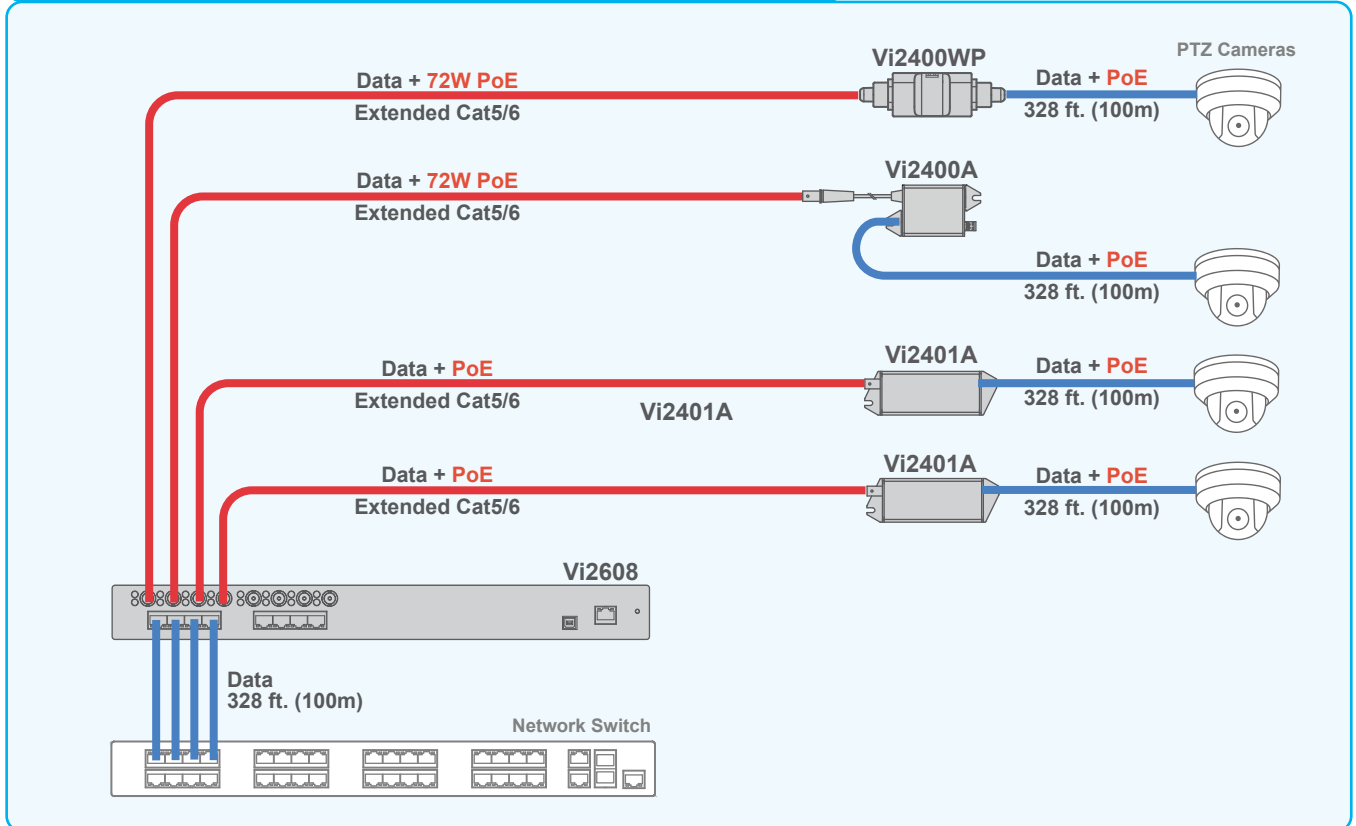

Connecting Multiple PoE Cameras over Extended Coax

The Vi2608 and Vi240XXs can be used to connect multiple PoE cameras at extended distance Coax.