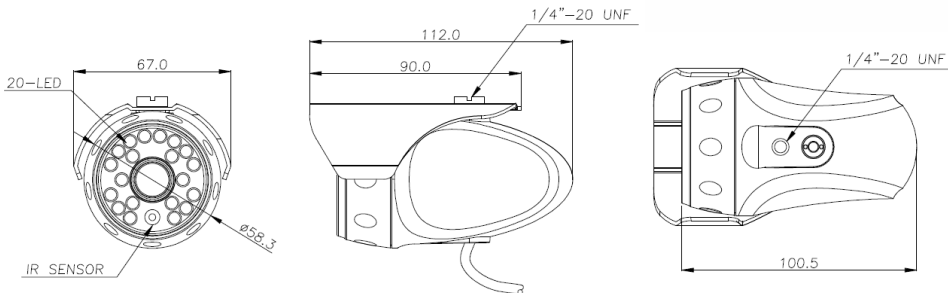

**INNOVATIVE**  
HIGH DEFINITION SURVEILLANCE

**OMNI**  
**EZ** HD TVI

---

 **KEZ-c2BR4IR**

---

1080p HD Over Regular Coax or UTP  
Outdoor IR Bullet True Day/Night Camera  
66' IR Range, IP67, 12VDC

KEZ-c2BR4IR: 3.6mm, Black Housing

**OMNI  
EZHD TVI**

**KEZ-C2BR4IR**

1080p HD Over Regular Coax or UTP  
Outdoor IR Bullet True Day/Night Camera  
66' IR Range, IP67, 12VDC

Features

- 1/2.7" Progressive Scan CMOS
- EZHD-TVI: 1080p 30 FPS
- True Day/Night
- 20 IR LEDs with 66' Smart IR Range
- Min. Illumination of 0 Lux (IR LED On)
- IP67 (Weatherproof)
- Fixed Board Lens
- DC 12V Power

**1080p** **True Day/Night** **66' Smart IR Range** **IP67 Weather Resistant** **DC12** **BLC HLC**

Technical Specifications:

<b>Image Device</b>	1/2.7" PROGRESSIVE SCAN CMOS
<b>Effective Pixels</b>	1920 (H) x 1080 (V)
<b>Unit cell size</b>	3.0um (H) x 3.0um (V)
<b>Video output mode</b>	HD-TVI : 1080P 30fps(25fps)
<b>Transmission Distance</b>	HD-TVI : Color 300m@RG59 , BW 500m@RG59
<b>Minimum Illumination</b>	0 Lux (LED On)
<b>Shutter speed</b>	Auto, 1/25, 1/30, 1/50, 1/60, 1/100, 1/120, 1/250, 1/500, 1/1000, 1/3000, 1/10000
<b>BLC/HLC</b>	BLC/HLC
<b>AGC</b>	1~5 (Max. 30dB)
<b>2DNR</b>	AUTO
<b>White Balance</b>	AUTO / USER / PUSH / Manual
<b>Lens</b>	Board Lens
<b>Day&amp;Night</b>	True Day&Night
<b>IR-LED</b>	850nm, up to 66 Foot IR Distance <sup>†</sup>
<b>IP Rating</b>	IP67
<b>Temperature/ Humidity</b>	Operation : 14°F~122°F(-10°C~50°C) Storage : -4°F~140°F(-20°C~60°C)
<b>Power Consumption</b>	DC 12V ±10% Max.350mA
<b>External Control</b>	UTC
<b>Dimension</b>	Ø 2.29 x 3.93 Inches (Ø 58.3 x 100mm)
<b>Weight</b>	Approx. 12.69 Oz