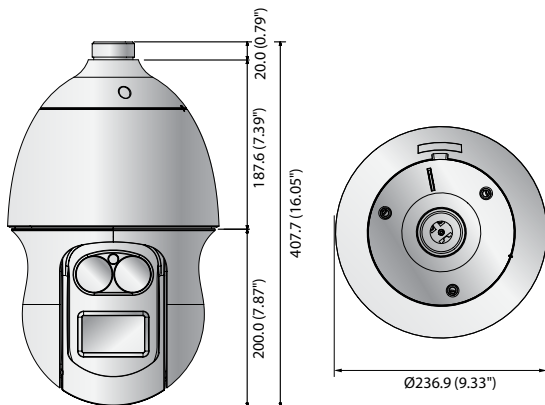

Dimensions

Unit : mm (inch)